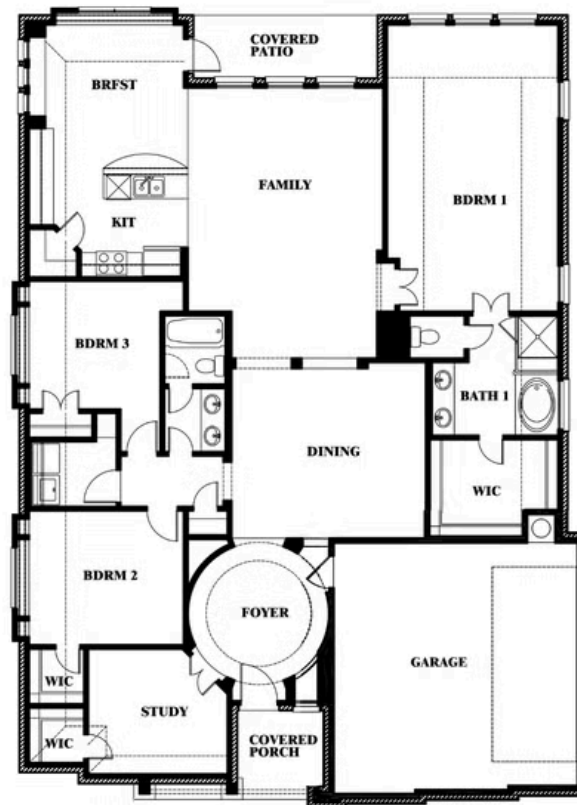

Carolina Side Entry

HOMES FROM
\$482,990

CLASSIC SERIES

WILDCAT RIDGE PHASE 2 AND 4
WILDCAT RIDGE, GODLEY, TX 76044

2,319 SQUARE FEET	3 BEDROOMS	2.0 BATHROOMS	2 CAR GARAGE
-----------------------------	----------------------	-------------------------	------------------------

ELEVATION R

ELEVATION S

ELEVATION S

ELEVATION T

ELEVATION T

Carolina Side Entry

WILDCAT RIDGE PHASE 2 AND 4
WILDCAT RIDGE, GODLEY, TX 76044

CAROLINA SIDE ENTRY FLOOR PLAN

Carolina Side Entry

This brochure is for general informational purposes and is to be used as a guide only. Changes may be made during the development process and floorplans, dimensions, fixtures, fittings, finishes and specifications are subject to change without notice. Window placement, balcony configuration, wardrobe sizes and living areas may vary slightly within each plan type. EQUAL HOUSING OPPORTUNITY