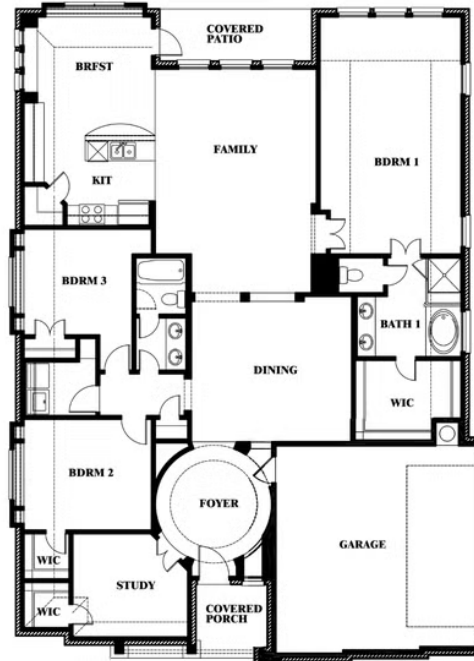

Carolina Side Entry

WILDCAT RIDGE PHASE 2 AND 4
WILDCAT RIDGE, GODLEY, TX 76044

CAROLINA SIDE ENTRY FLOOR PLAN

Carolina Side Entry