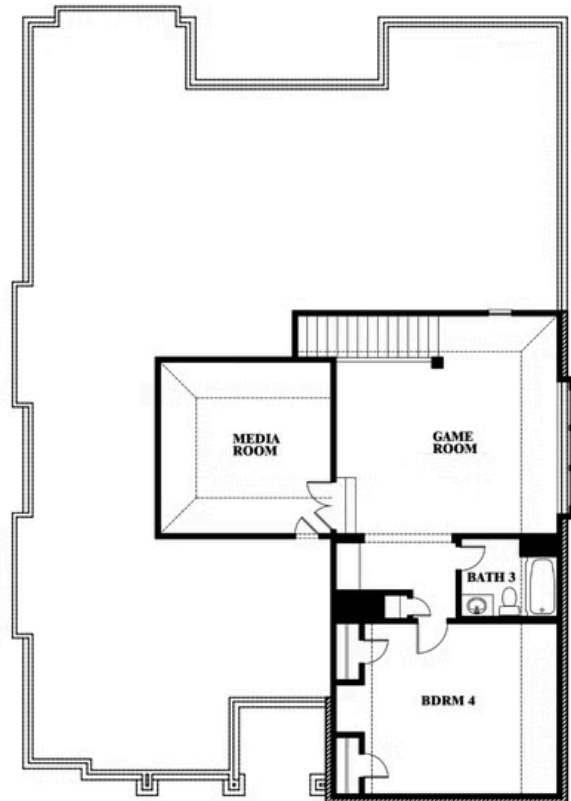

Carolina IV Side Entry

HOMES FROM
\$555,990

CLASSIC SERIES

WILDCAT RIDGE PHASE 2 AND 4
WILDCAT RIDGE, GODLEY, TX 76044

3,258 SQUARE FEET	4 BEDROOMS	3.0 BATHROOMS	2 CAR GARAGE
-----------------------------	----------------------	-------------------------	------------------------

ELEVATION T

ELEVATION S

ELEVATION S

ELEVATION R

ELEVATION R

Carolina IV Side Entry

WILDCAT RIDGE PHASE 2 AND 4
WILDCAT RIDGE, GODLEY, TX 76044

Carolina IV Side Entry

This brochure is for general informational purposes and is to be used as a guide only. Changes may be made during the development process and floorplans, dimensions, fixtures, fittings, finishes and specifications are subject to change without notice. Window placement, balcony configuration, wardrobe sizes and living areas may vary slightly within each plan type. EQUAL HOUSING OPPORTUNITY