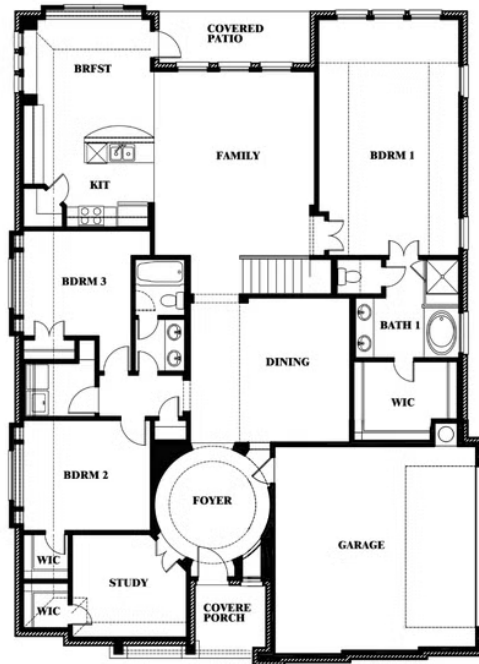

Carolina IV Side Entry

WILDCAT RIDGE PHASE 2 AND 4
WILDCAT RIDGE, GODLEY, TX 76044

Carolina IV Side Entry