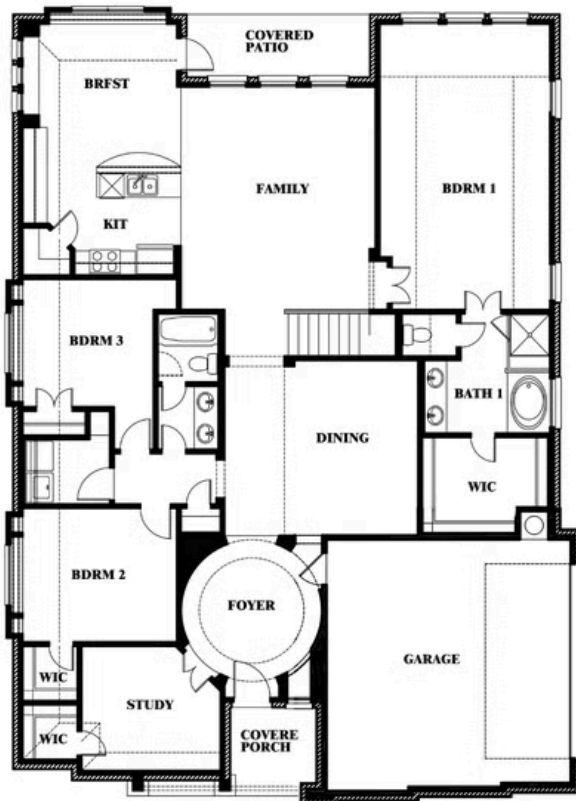

Carolina IV Side Entry

HOMES FROM
\$555,990

CLASSIC SERIES

WILDCAT RIDGE PHASE 2 AND 4
WILDCAT RIDGE, GODLEY, TX 76044

3,258 SQUARE FEET	4 BEDROOMS	3.0 BATHROOMS	2 CAR GARAGE
-----------------------------	----------------------	-------------------------	------------------------

ELEVATION T

ELEVATION S

ELEVATION S

ELEVATION R

ELEVATION R

Carolina IV Side Entry

WILDCAT RIDGE PHASE 2 AND 4
WILDCAT RIDGE, GODLEY, TX 76044

Carolina IV Side Entry

This brochure is for general informational purposes and is to be used as a guide only. Changes may be made during the development process and floorplans, dimensions, fixtures, fittings, finishes and specifications are subject to change without notice. Window placement, balcony configuration, wardrobe sizes and living areas may vary slightly within each plan type. EQUAL HOUSING OPPORTUNITY