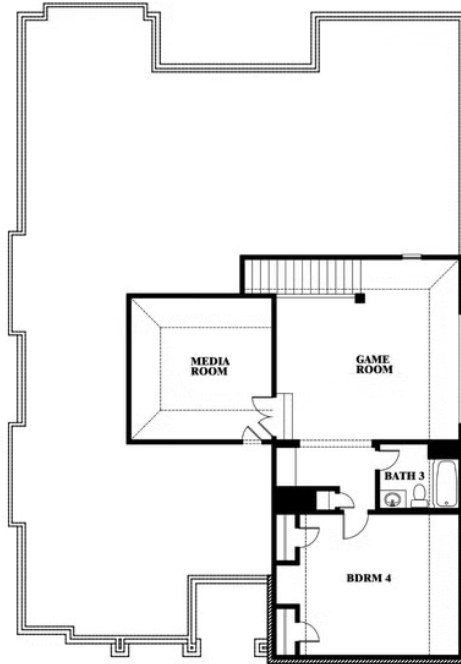

Carolina IV Side Entry

WILDCAT RIDGE PHASE 2 AND 4
WILDCAT RIDGE, GODLEY, TX 76044

Carolina IV Side Entry