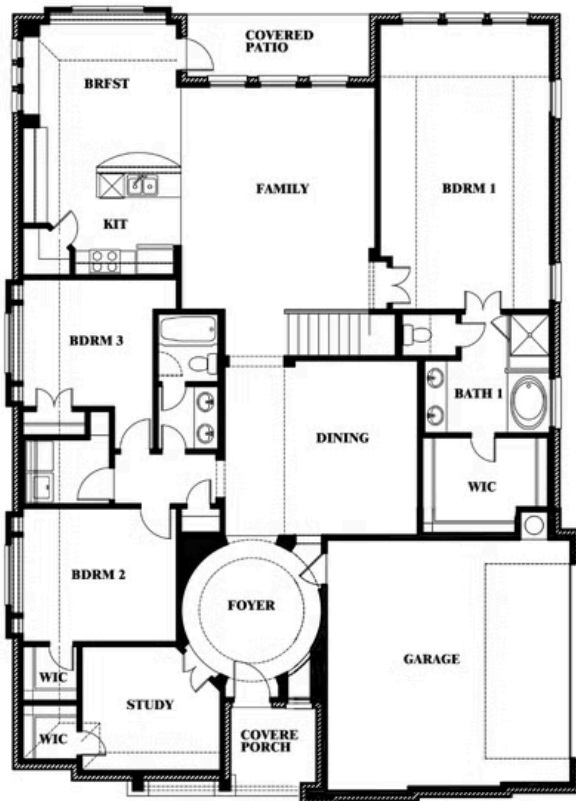

Carolina IV Side Entry

HOMES FROM
\$555,990

CLASSIC SERIES

WILDCAT RIDGE PHASE 2 AND 4
WILDCAT RIDGE, GODLEY, TX 76044

3,258
SQUARE FEET

4
BEDROOMS

3.0
BATHROOMS

2
CAR GARAGE

ELEVATION T

ELEVATION S

ELEVATION S

ELEVATION R

ELEVATION R

Carolina IV Side Entry

WILDCAT RIDGE PHASE 2 AND 4
WILDCAT RIDGE, GODLEY, TX 76044

Carolina IV Side Entry

This brochure is for general informational purposes and is to be used as a guide only. Changes may be made during the development process and floorplans, dimensions, fixtures, fittings, finishes and specifications are subject to change without notice. Window placement, balcony configuration, wardrobe sizes and living areas may vary slightly within each plan type. EQUAL HOUSING OPPORTUNITY