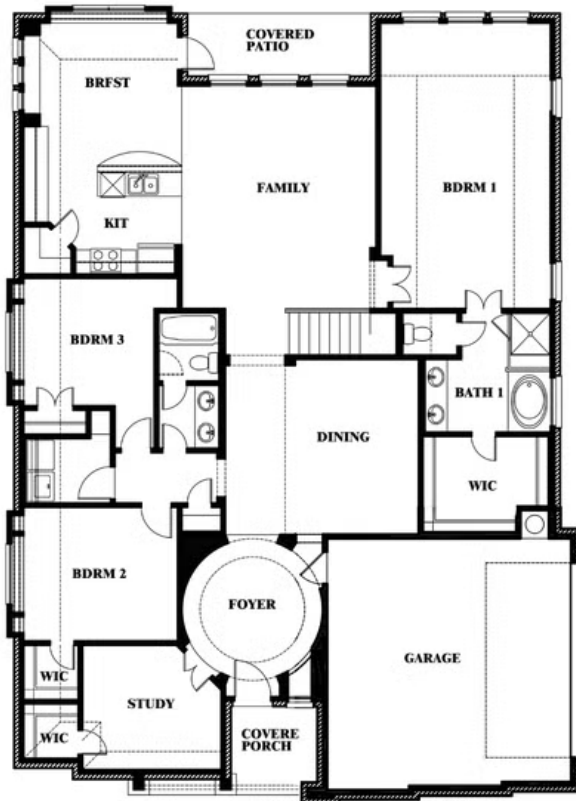

# Carolina IV Side Entry

HOMES FROM  
**\$555,990**

CLASSIC SERIES

**WILDCAT RIDGE PHASE 2 AND 4**  
WILDCAT RIDGE, GODLEY, TX 76044

**3,258**  
SQUARE FEET

**4**  
BEDROOMS

**3.0**  
BATHROOMS

**2**  
CAR GARAGE

**ELEVATION T**

**ELEVATION S**

ELEVATION S

**ELEVATION R**

ELEVATION R

# Carolina IV Side Entry

**WILDCAT RIDGE PHASE 2 AND 4**  
WILDCAT RIDGE, GODLEY, TX 76044

## Carolina IV Side Entry

This brochure is for general informational purposes and is to be used as a guide only. Changes may be made during the development process and floorplans, dimensions, fixtures, fittings, finishes and specifications are subject to change without notice. Window placement, balcony configuration, wardrobe sizes and living areas may vary slightly within each plan type. EQUAL HOUSING OPPORTUNITY