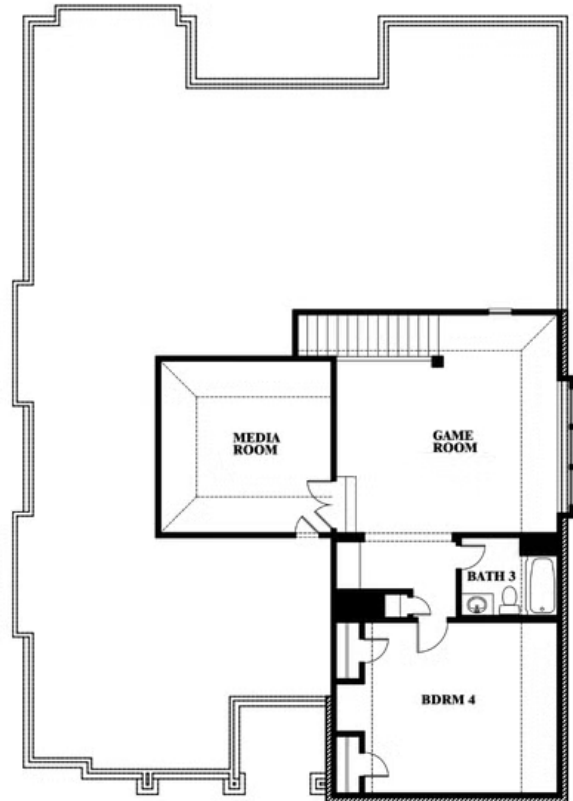

Carolina IV Side Entry

WILDCAT RIDGE PHASE 2 AND 4
WILDCAT RIDGE, GODLEY, TX 76044

Carolina IV Side Entry

This brochure is for general informational purposes and is to be used as a guide only. Changes may be made during the development process and floorplans, dimensions, fixtures, fittings, finishes and specifications are subject to change without notice. Window placement, balcony configuration, wardrobe sizes and living areas may vary slightly within each plan type. EQUAL HOUSING OPPORTUNITY