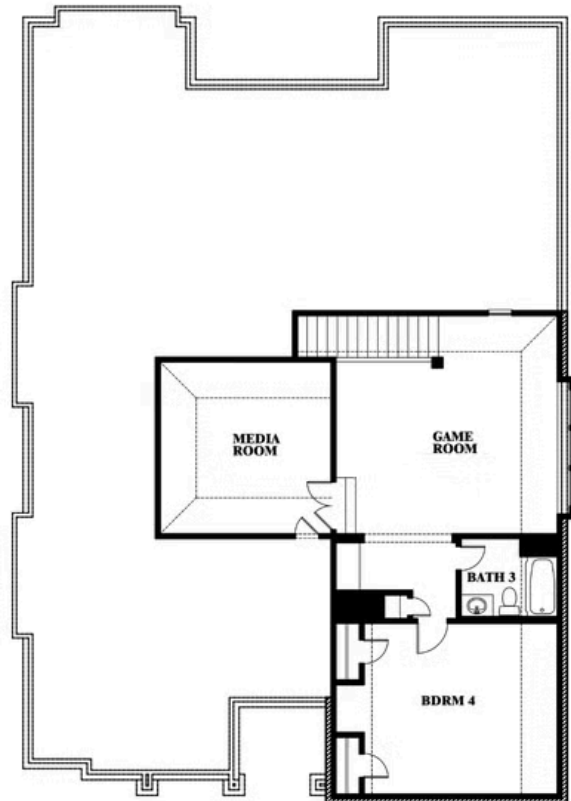

Carolina IV Side Entry

HOMES FROM
\$555,990

CLASSIC SERIES

WILDCAT RIDGE PHASE 2 AND 4
WILDCAT RIDGE, GODLEY, TX 76044

3,258
SQUARE FEET

4
BEDROOMS

3.0
BATHROOMS

2
CAR GARAGE

ELEVATION T

ELEVATION S

ELEVATION S

ELEVATION R

ELEVATION R

Carolina IV Side Entry

WILDCAT RIDGE PHASE 2 AND 4
WILDCAT RIDGE, GODLEY, TX 76044

Carolina IV Side Entry

This brochure is for general informational purposes and is to be used as a guide only. Changes may be made during the development process and floorplans, dimensions, fixtures, fittings, finishes and specifications are subject to change without notice. Window placement, balcony configuration, wardrobe sizes and living areas may vary slightly within each plan type. EQUAL HOUSING OPPORTUNITY