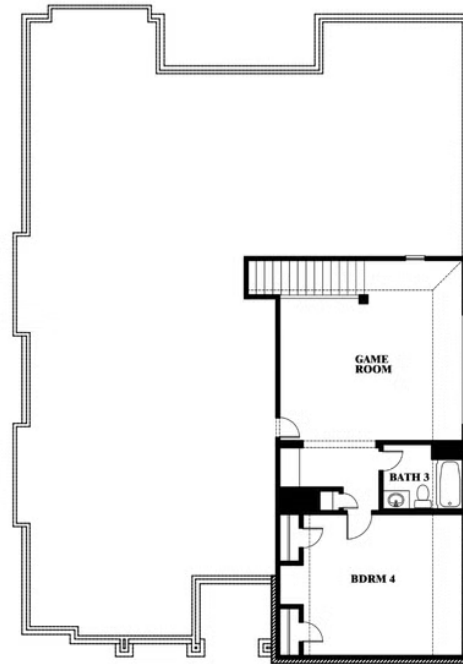

Carolina III Side Entry

WILDCAT RIDGE PHASE 2 AND 4
WILDCAT RIDGE, GODLEY, TX 76044

Carolina III Side Entry