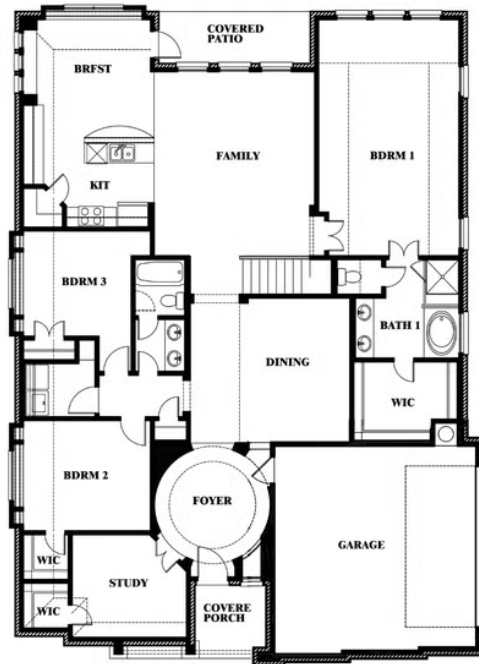

Carolina III Side Entry

WILDCAT RIDGE PHASE 2 AND 4
WILDCAT RIDGE, GODLEY, TX 76044

Carolina III Side Entry