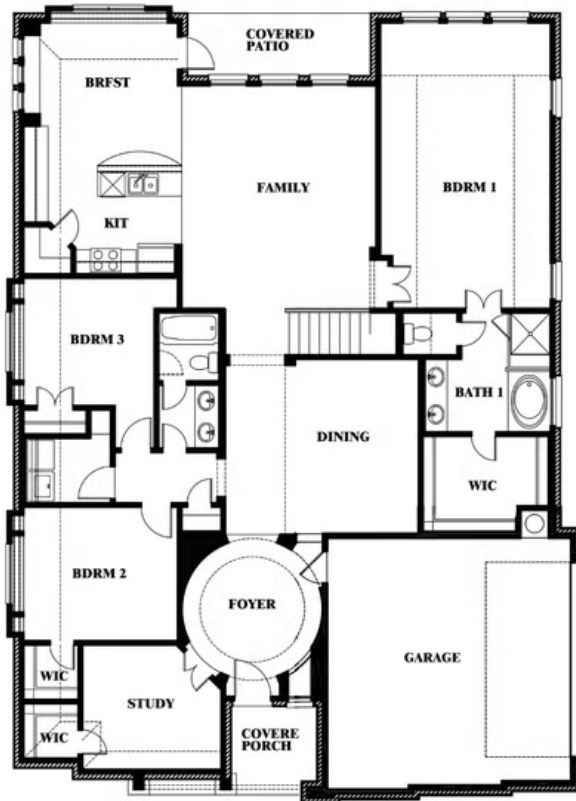

Carolina III Side Entry

HOMES FROM
\$545,990

CLASSIC SERIES

WILDCAT RIDGE PHASE 2 AND 4
WILDCAT RIDGE, GODLEY, TX 76044

3,042
SQUARE FEET

4
BEDROOMS

3.0
BATHROOMS

2
CAR GARAGE

ELEVATION R

ELEVATION T

ELEVATION S

Carolina III Side Entry

WILDCAT RIDGE PHASE 2 AND 4
WILDCAT RIDGE, GODLEY, TX 76044

Carolina III Side Entry

This brochure is for general informational purposes and is to be used as a guide only. Changes may be made during the development process and floorplans, dimensions, fixtures, fittings, finishes and specifications are subject to change without notice. Window placement, balcony configuration, wardrobe sizes and living areas may vary slightly within each plan type. EQUAL HOUSING OPPORTUNITY