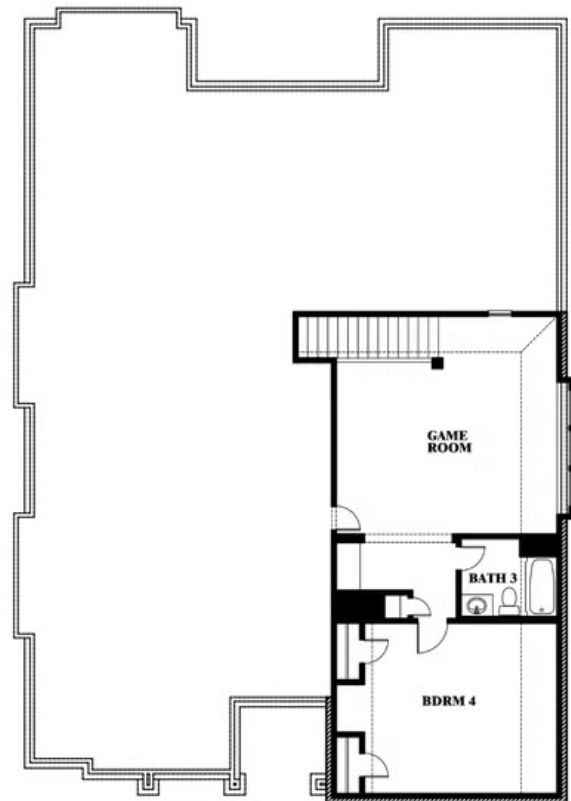

Carolina III Side Entry

HOMES FROM
\$545,990

CLASSIC SERIES

WILDCAT RIDGE PHASE 2 AND 4
WILDCAT RIDGE, GODLEY, TX 76044

3,042
SQUARE FEET

4
BEDROOMS

3.0
BATHROOMS

2
CAR GARAGE

ELEVATION R

ELEVATION T

ELEVATION S

Carolina III Side Entry

WILDCAT RIDGE PHASE 2 AND 4
WILDCAT RIDGE, GODLEY, TX 76044

Carolina III Side Entry

This brochure is for general informational purposes and is to be used as a guide only. Changes may be made during the development process and floorplans, dimensions, fixtures, fittings, finishes and specifications are subject to change without notice. Window placement, balcony configuration, wardrobe sizes and living areas may vary slightly within each plan type. EQUAL HOUSING OPPORTUNITY