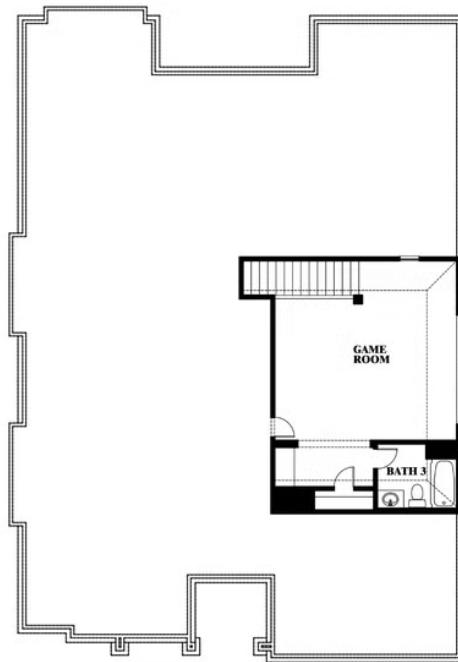

Carolina II Side Entry

WILDCAT RIDGE PHASE 2 AND 4
WILDCAT RIDGE, GODLEY, TX 76044

Carolina II Side Entry