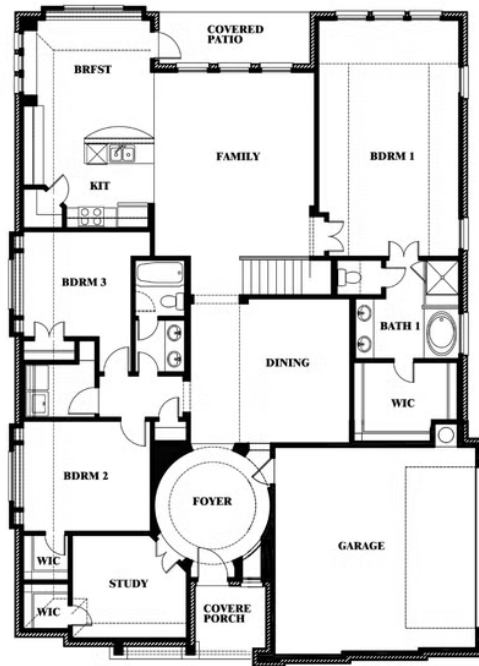

Carolina II Side Entry

WILDCAT RIDGE PHASE 2 AND 4
WILDCAT RIDGE, GODLEY, TX 76044

Carolina II Side Entry