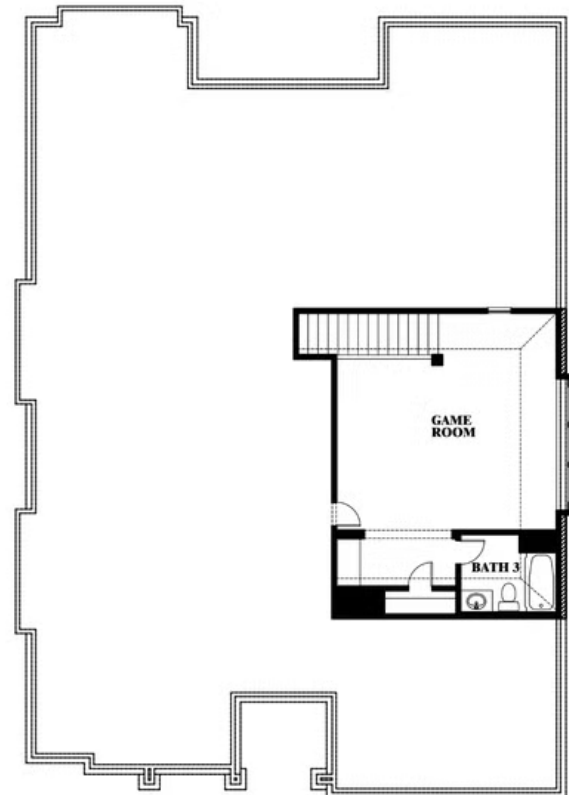

Carolina II Side Entry

HOMES FROM
\$532,990

CLASSIC SERIES

WILDCAT RIDGE PHASE 2 AND 4
WILDCAT RIDGE, GODLEY, TX 76044

2,777
SQUARE FEET

3
BEDROOMS

3.0
BATHROOMS

2
CAR GARAGE

ELEVATION R

ELEVATION S

ELEVATION S

ELEVATION T

ELEVATION T

Carolina II Side Entry

WILDCAT RIDGE PHASE 2 AND 4
WILDCAT RIDGE, GODLEY, TX 76044

Carolina II Side Entry