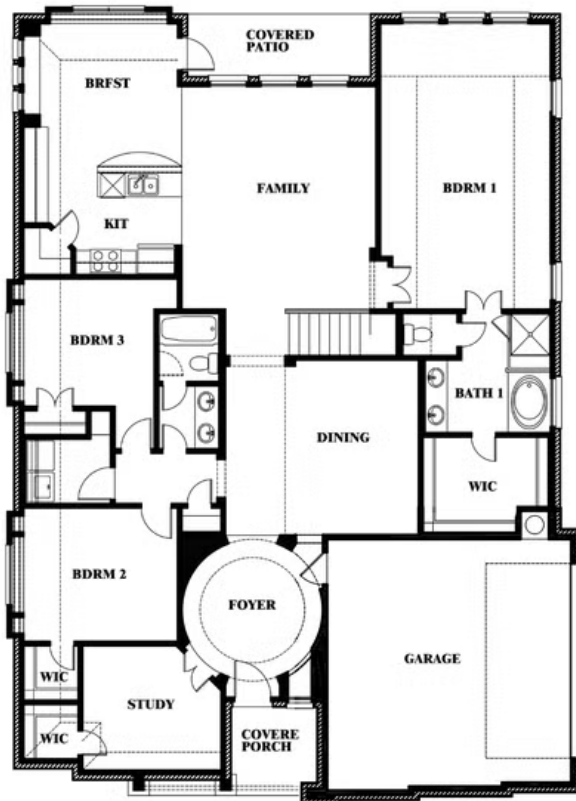

Carolina II Side Entry

HOMES FROM
\$532,990

CLASSIC SERIES

WILDCAT RIDGE PHASE 2 AND 4
WILDCAT RIDGE, GODLEY, TX 76044

2,777
SQUARE FEET

3
BEDROOMS

3.0
BATHROOMS

2
CAR GARAGE

ELEVATION R

ELEVATION S

ELEVATION S

ELEVATION T

ELEVATION T

Carolina II Side Entry

WILDCAT RIDGE PHASE 2 AND 4
WILDCAT RIDGE, GODLEY, TX 76044

Carolina II Side Entry

This brochure is for general informational purposes and is to be used as a guide only. Changes may be made during the development process and floorplans, dimensions, fixtures, fittings, finishes and specifications are subject to change without notice. Window placement, balcony configuration, wardrobe sizes and living areas may vary slightly within each plan type. EQUAL HOUSING OPPORTUNITY