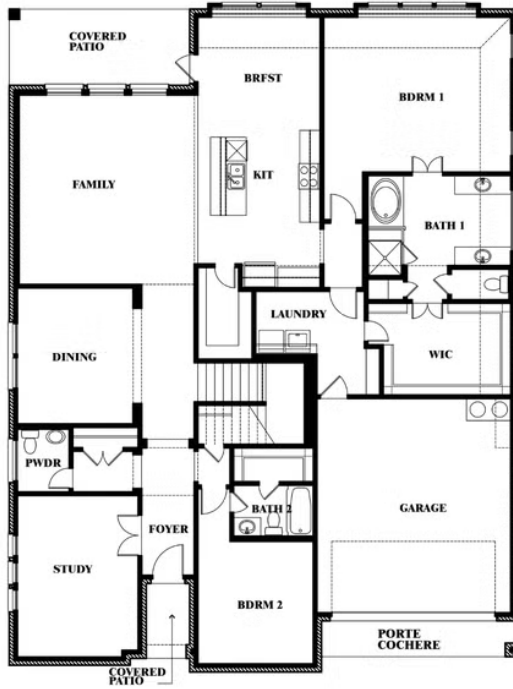

Bellflower III

WILDCAT RIDGE PHASE 2 AND 4
WILDCAT RIDGE, GODLEY, TX 76044

BELLFLOWER III FLOOR PLAN

Bellflower III