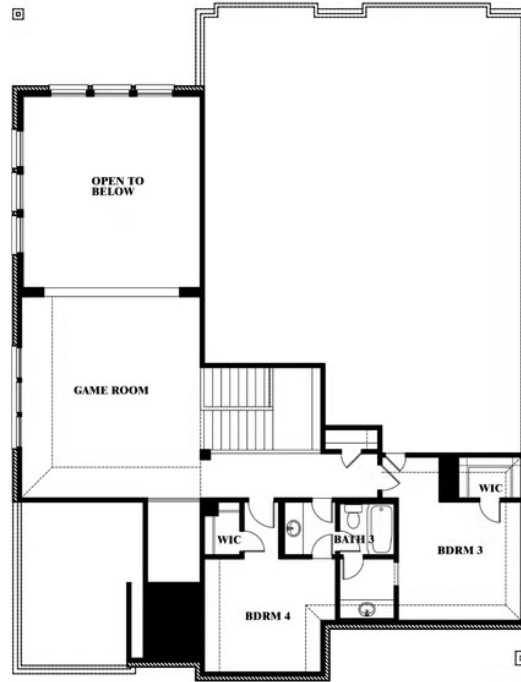

Bellflower

WILDCAT RIDGE PHASE 2 AND 4
WILDCAT RIDGE, GODLEY, TX 76044

Bellflower