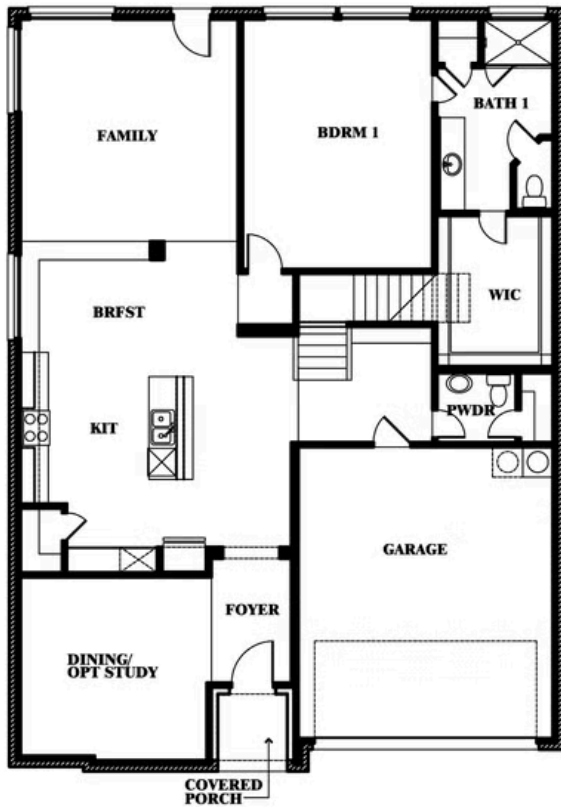

Woodrose

STAR RANCH

1012 BRENHAM DRIVE, GODLEY, TX 76044

Woodrose

This brochure is for general informational purposes and is to be used as a guide only. Changes may be made during the development process and floorplans, dimensions, fixtures, fittings, finishes and specifications are subject to change without notice. Window placement, balcony configuration, wardrobe sizes and living areas may vary slightly within each plan type. EQUAL HOUSING OPPORTUNITY

EQUAL HOUSING OPPORTUNITY