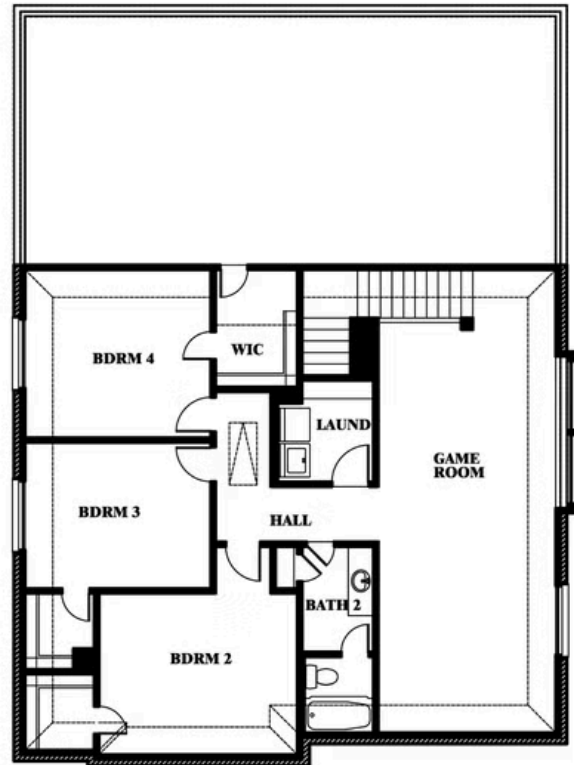

Woodrose

STAR RANCH

1012 BRENHAM DRIVE, GODLEY, TX 76044

Woodrose

This brochure is for general informational purposes and is to be used as a guide only. Changes may be made during the development process and floorplans, dimensions, fixtures, fittings, finishes and specifications are subject to change without notice. Window placement, balcony configuration, wardrobe sizes and living areas may vary slightly within each plan type. EQUAL HOUSING OPPORTUNITY

EQUAL HOUSING OPPORTUNITY