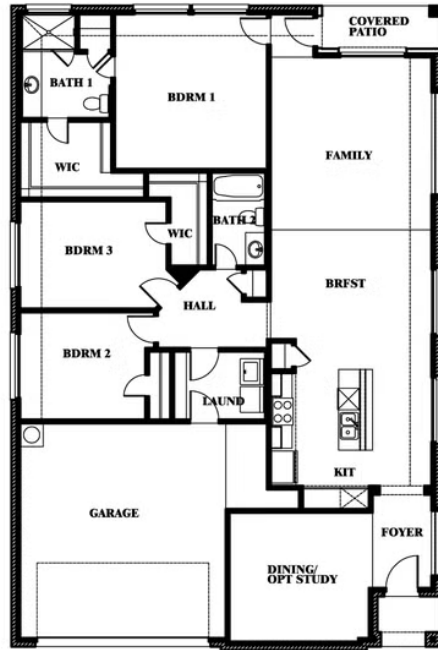

Willow

STAR RANCH

1012 BRENHAM DRIVE, GODLEY, TX 76044

Willow