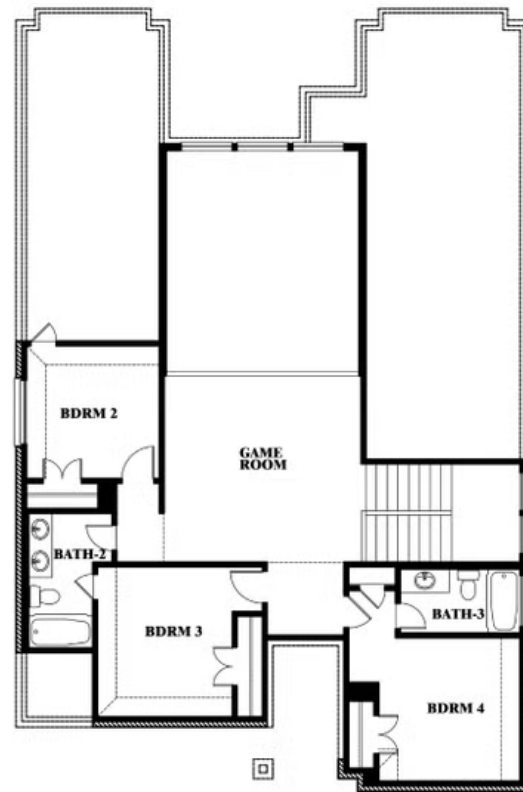

ELEVATION C

ELEVATION D

ELEVATION D

Violet III

VIOLET III FLOOR PLAN

STAR RANCH

1012 BRENHAM DRIVE, GODLEY, TX 76044

Violet III

Violet III

STAR RANCH

1012 BRENHAM DRIVE, GODLEY, TX 76044

VIOLET III FLOOR PLAN WITH BEDROOM AT STUDY

Violet III Opt. Bed 5 & Bath 4 at Study

This brochure is for general informational purposes and is to be used as a guide only. Changes may be made during the development process and floorplans, dimensions, fixtures, fittings, finishes and specifications are subject to change without notice. Window placement, balcony configuration, wardrobe sizes and living areas may vary slightly within each plan type. EQUAL HOUSING OPPORTUNITY