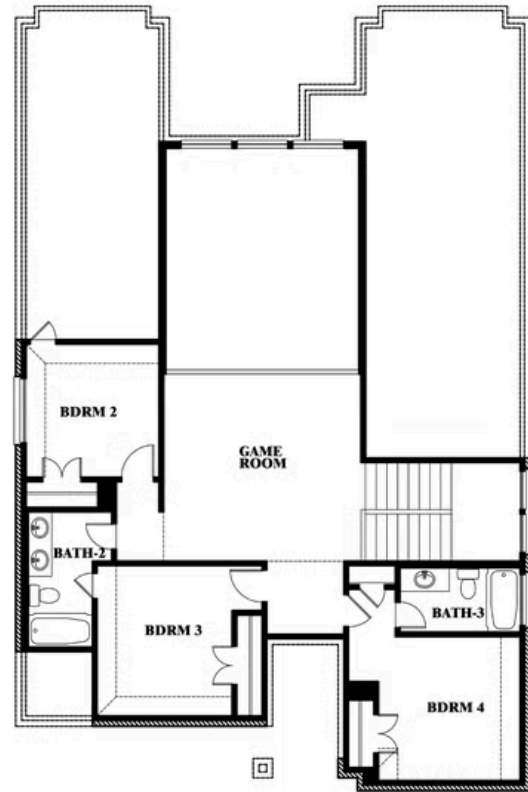

3.5
BATHROOMS

2
CAR GARAGE

Violet III

VIOLET III FLOOR PLAN

STAR RANCH

1012 BRENHAM DRIVE, GODLEY, TX 76044

Violet III

This brochure is for general informational purposes and is to be used as a guide only. Changes may be made during the development process and floorplans, dimensions, fixtures, fittings, finishes and specifications are subject to change without notice. Window placement, balcony configuration, wardrobe sizes and living areas may vary slightly within each plan type. EQUAL HOUSING OPPORTUNITY

Violet III

STAR RANCH

1012 BRENHAM DRIVE, GODLEY, TX 76044

VIOLET III FLOOR PLAN WITH BEDROOM AT STUDY

Violet III Opt. Bed 5 & Bath 4 at Study

This brochure is for general informational purposes and is to be used as a guide only. Changes may be made during the development process and floorplans, dimensions, fixtures, fittings, finishes and specifications are subject to change without notice. Window placement, balcony configuration, wardrobe sizes and living areas may vary slightly within each plan type. EQUAL HOUSING OPPORTUNITY