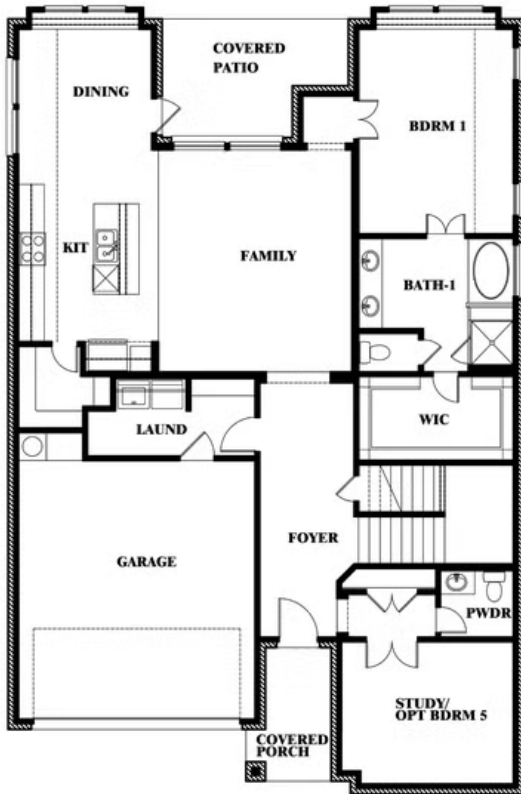

3.5
BATHROOMS

2
CAR GARAGE

ELEVATION A

ELEVATION AS

ELEVATION AS

ELEVATION B

ELEVATION B

ELEVATION C

ELEVATION C

ELEVATION D

ELEVATION D

Violet III

VIOLET III FLOOR PLAN

STAR RANCH

1012 BRENHAM DRIVE, GODLEY, TX 76044

Violet III

This brochure is for general informational purposes and is to be used as a guide only. Changes may be made during the development process and floorplans, dimensions, fixtures, fittings, finishes and specifications are subject to change without notice. Window placement, balcony configuration, wardrobe sizes and living areas may vary slightly within each plan type. EQUAL HOUSING OPPORTUNITY

Violet III

STAR RANCH

1012 BRENHAM DRIVE, GODLEY, TX 76044

VIOLET III FLOOR PLAN WITH BEDROOM AT STUDY

Violet III Opt. Bed 5 & Bath 4 at Study

This brochure is for general informational purposes and is to be used as a guide only. Changes may be made during the development process and floorplans, dimensions, fixtures, fittings, finishes and specifications are subject to change without notice. Window placement, balcony configuration, wardrobe sizes and living areas may vary slightly within each plan type. EQUAL HOUSING OPPORTUNITY