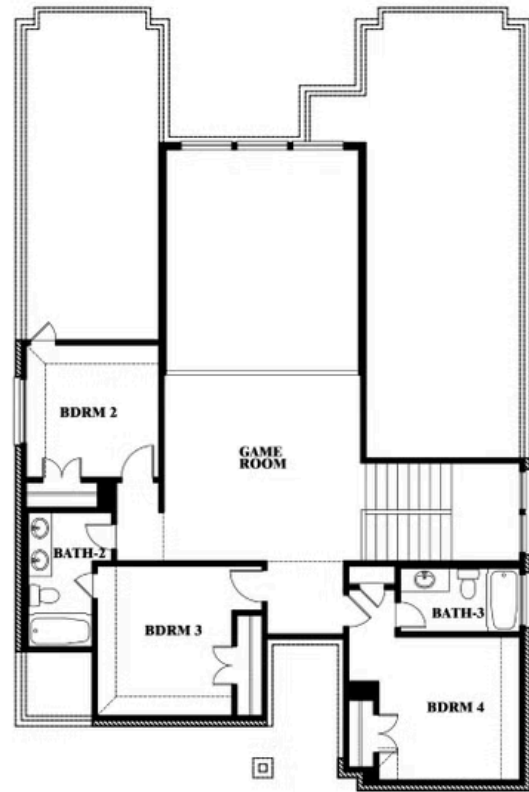

3.5
BATHROOMS

2
CAR GARAGE

Violet III

VIOLET III FLOOR PLAN

STAR RANCH

1012 BRENHAM DRIVE, GODLEY, TX 76044

Violet III

This brochure is for general informational purposes and is to be used as a guide only. Changes may be made during the development process and floorplans, dimensions, fixtures, fittings, finishes and specifications are subject to change without notice. Window placement, balcony configuration, wardrobe sizes and living areas may vary slightly within each plan type. EQUAL HOUSING OPPORTUNITY

Violet III

STAR RANCH

1012 BRENHAM DRIVE, GODLEY, TX 76044

VIOLET III FLOOR PLAN WITH BEDROOM AT STUDY

Violet III Opt. Bed 5 & Bath 4 at Study

This brochure is for general informational purposes and is to be used as a guide only. Changes may be made during the development process and floorplans, dimensions, fixtures, fittings, finishes and specifications are subject to change without notice. Window placement, balcony configuration, wardrobe sizes and living areas may vary slightly within each plan type. EQUAL HOUSING OPPORTUNITY