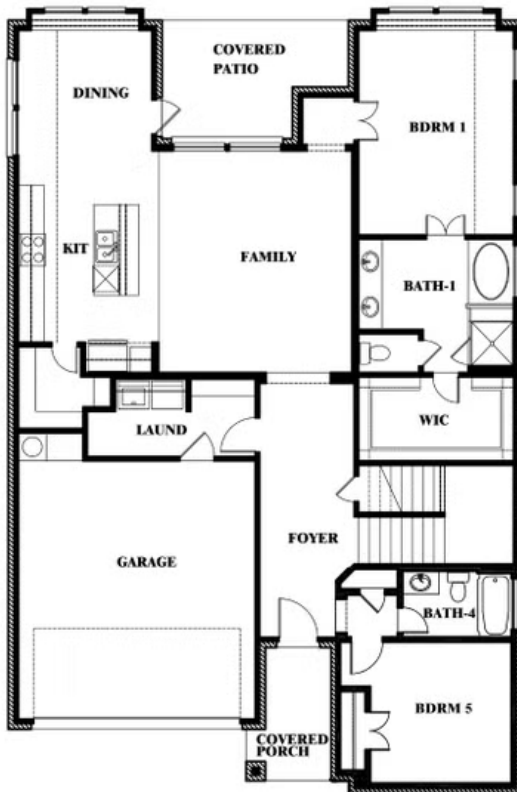

ELEVATION C

ELEVATION D

ELEVATION D

Violet III

VIOLET III FLOOR PLAN

STAR RANCH

1012 BRENHAM DRIVE, GODLEY, TX 76044

Violet III

This brochure is for general informational purposes and is to be used as a guide only. Changes may be made during the development process and floorplans, dimensions, fixtures, fittings, finishes and specifications are subject to change without notice. Window placement, balcony configuration, wardrobe sizes and living areas may vary slightly within each plan type. EQUAL HOUSING OPPORTUNITY

Violet III

STAR RANCH

1012 BRENHAM DRIVE, GODLEY, TX 76044

VIOLET III FLOOR PLAN WITH BEDROOM AT STUDY

Violet III Opt. Bed 5 & Bath 4 at Study

This brochure is for general informational purposes and is to be used as a guide only. Changes may be made during the development process and floorplans, dimensions, fixtures, fittings, finishes and specifications are subject to change without notice. Window placement, balcony configuration, wardrobe sizes and living areas may vary slightly within each plan type. EQUAL HOUSING OPPORTUNITY