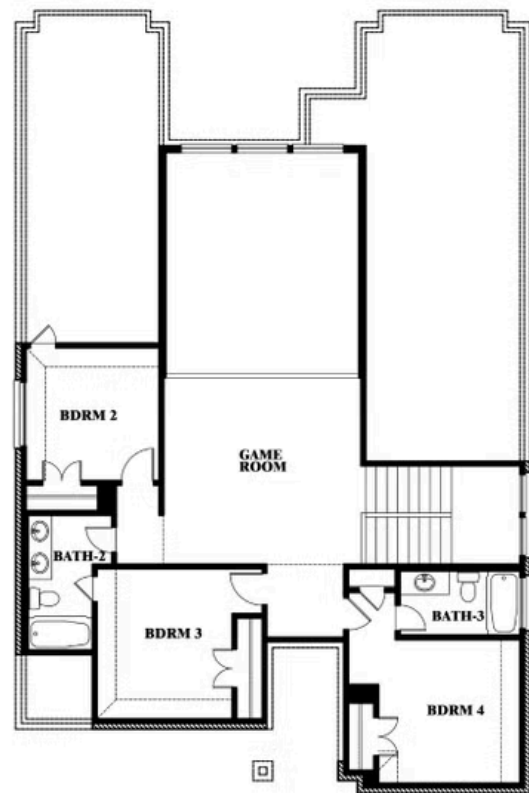

ELEVATION C

ELEVATION D

ELEVATION D

Violet III

VIOLET III FLOOR PLAN

STAR RANCH

1012 BRENHAM DRIVE, GODLEY, TX 76044

Violet III

Violet III

STAR RANCH

1012 BRENHAM DRIVE, GODLEY, TX 76044

VIOLET III FLOOR PLAN WITH BEDROOM AT STUDY

Violet III Opt. Bed 5 & Bath 4 at Study

This brochure is for general informational purposes and is to be used as a guide only. Changes may be made during the development process and floorplans, dimensions, fixtures, fittings, finishes and specifications are subject to change without notice. Window placement, balcony configuration, wardrobe sizes and living areas may vary slightly within each plan type. EQUAL HOUSING OPPORTUNITY