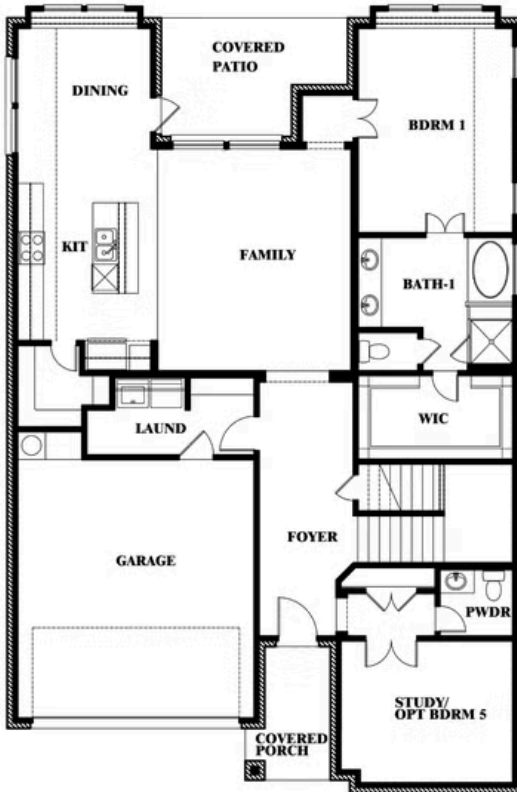

3.5
BATHROOMS

2
CAR GARAGE

Violet III

VIOLET III FLOOR PLAN

STAR RANCH

1012 BRENHAM DRIVE, GODLEY, TX 76044

Violet III

This brochure is for general informational purposes and is to be used as a guide only. Changes may be made during the development process and floorplans, dimensions, fixtures, fittings, finishes and specifications are subject to change without notice. Window placement, balcony configuration, wardrobe sizes and living areas may vary slightly within each plan type. EQUAL HOUSING OPPORTUNITY

Violet III

STAR RANCH

1012 BRENHAM DRIVE, GODLEY, TX 76044

VIOLET III FLOOR PLAN WITH BEDROOM AT STUDY

Violet III Opt. Bed 5 & Bath 4 at Study

This brochure is for general informational purposes and is to be used as a guide only. Changes may be made during the development process and floorplans, dimensions, fixtures, fittings, finishes and specifications are subject to change without notice. Window placement, balcony configuration, wardrobe sizes and living areas may vary slightly within each plan type. EQUAL HOUSING OPPORTUNITY