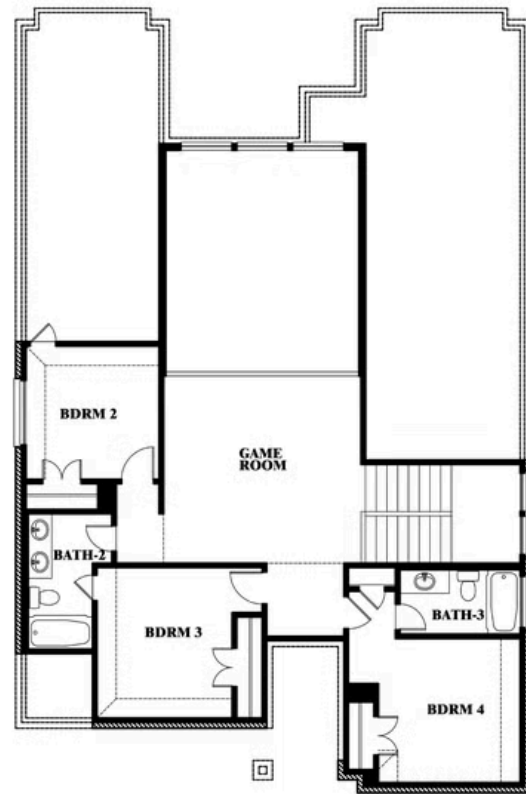

3.5
BATHROOMS

2
CAR GARAGE

ELEVATION A

ELEVATION AS

ELEVATION AS

ELEVATION B

ELEVATION B

ELEVATION C

ELEVATION C

ELEVATION D

ELEVATION D

Violet III

VIOLET III FLOOR PLAN

STAR RANCH

1012 BRENHAM DRIVE, GODLEY, TX 76044

Violet III

This brochure is for general informational purposes and is to be used as a guide only. Changes may be made during the development process and floorplans, dimensions, fixtures, fittings, finishes and specifications are subject to change without notice. Window placement, balcony configuration, wardrobe sizes and living areas may vary slightly within each plan type. EQUAL HOUSING OPPORTUNITY

Violet III

STAR RANCH

1012 BRENHAM DRIVE, GODLEY, TX 76044

VIOLET III FLOOR PLAN WITH BEDROOM AT STUDY

Violet III Opt. Bed 5 & Bath 4 at Study

This brochure is for general informational purposes and is to be used as a guide only. Changes may be made during the development process and floorplans, dimensions, fixtures, fittings, finishes and specifications are subject to change without notice. Window placement, balcony configuration, wardrobe sizes and living areas may vary slightly within each plan type. EQUAL HOUSING OPPORTUNITY