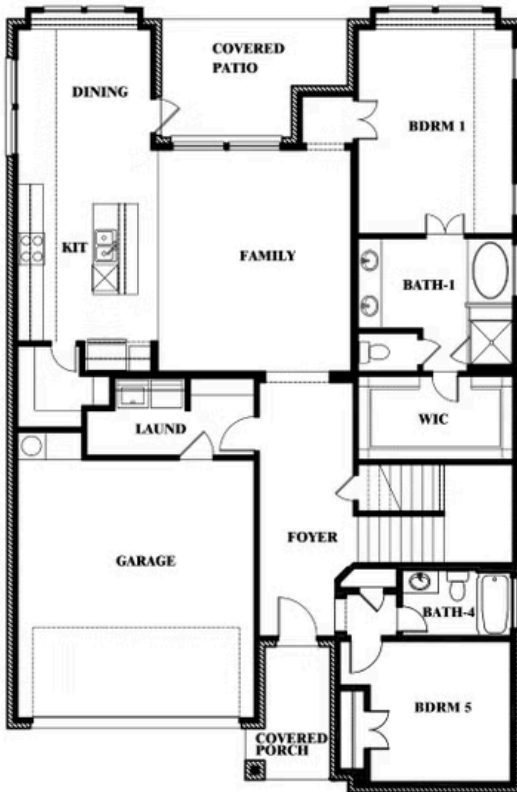

3.5
BATHROOMS

2
CAR GARAGE

Violet III

VIOLET III FLOOR PLAN

STAR RANCH

1012 BRENHAM DRIVE, GODLEY, TX 76044

Violet III

This brochure is for general informational purposes and is to be used as a guide only. Changes may be made during the development process and floorplans, dimensions, fixtures, fittings, finishes and specifications are subject to change without notice. Window placement, balcony configuration, wardrobe sizes and living areas may vary slightly within each plan type. EQUAL HOUSING OPPORTUNITY

Violet III

STAR RANCH

1012 BRENHAM DRIVE, GODLEY, TX 76044

VIOLET III FLOOR PLAN WITH BEDROOM AT STUDY

Violet III Opt. Bed 5 & Bath 4 at Study

This brochure is for general informational purposes and is to be used as a guide only. Changes may be made during the development process and floorplans, dimensions, fixtures, fittings, finishes and specifications are subject to change without notice. Window placement, balcony configuration, wardrobe sizes and living areas may vary slightly within each plan type. EQUAL HOUSING OPPORTUNITY