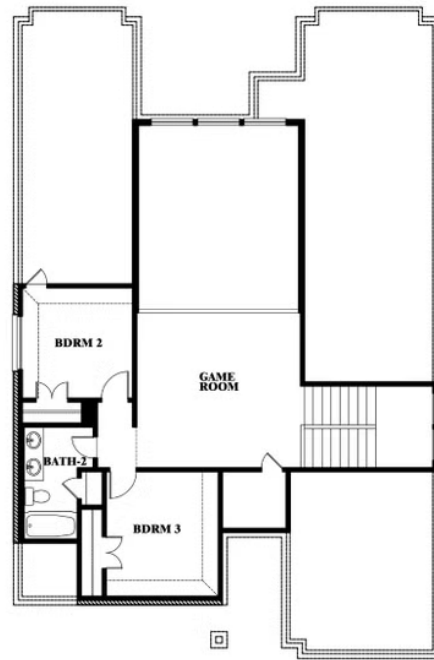

Violet

STAR RANCH

1012 BRENHAM DRIVE, GODLEY, TX 76044

VIOLET FLOOR PLAN WITH OPTIONAL BEDROOM AT STUDY

Violet
Opt. Bed 5 & Bath 4 at Study