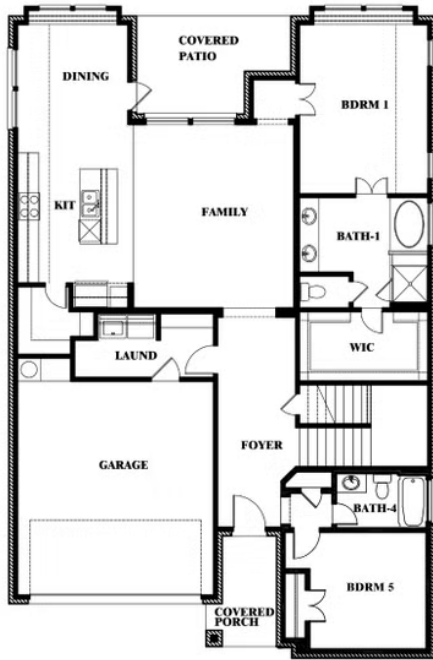

Violet

STAR RANCH

1012 BRENHAM DRIVE, GODLEY, TX 76044

VIOLET FLOOR PLAN WITH OPTIONAL BEDROOM AT STUDY

Violet
Opt. Bed 5 & Bath 4 at Study