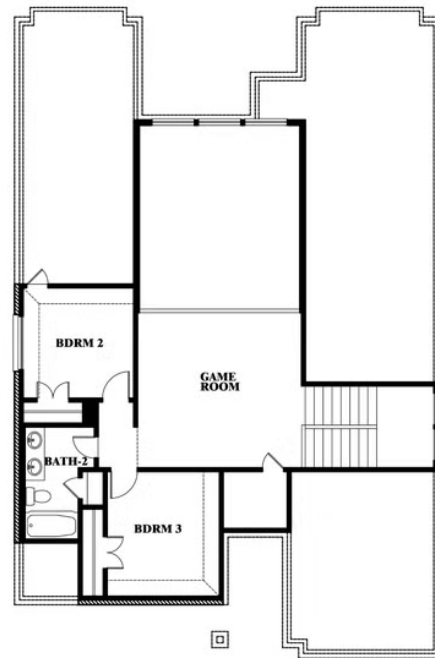

ELEVATION B

ELEVATION B

ELEVATION C

Violet

VIOLET FLOOR PLAN

STAR RANCH

1012 BRENHAM DRIVE, GODLEY, TX 76044

Violet