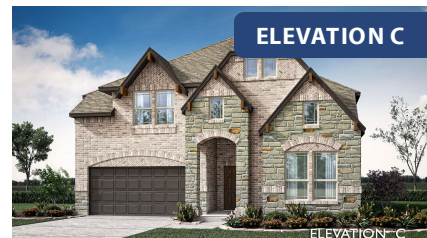

Violet

CLASSIC SERIES

STAR RANCH

1012 BRENHAM DRIVE, GODLEY, TX 76044

HOMES FROM

\$390,990 - \$407,990

2,381
SQUARE FEET

3
BEDROOMS

2.5
BATHROOMS

2
CAR GARAGE

ELEVATION A

ELEVATION AS

ELEVATION AS

ELEVATION B

ELEVATION B

ELEVATION C

ELEVATION C

ELEVATION D

ELEVATION D

Violet

VIOLET FLOOR PLAN

STAR RANCH

1012 BRENHAM DRIVE, GODLEY, TX 76044

Violet