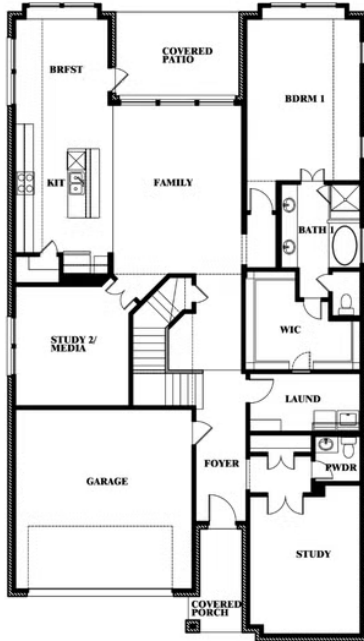

Rose III

ROSE III FLOOR PLAN

STAR RANCH

1012 BRENHAM DRIVE, GODLEY, TX 76044

Rose III