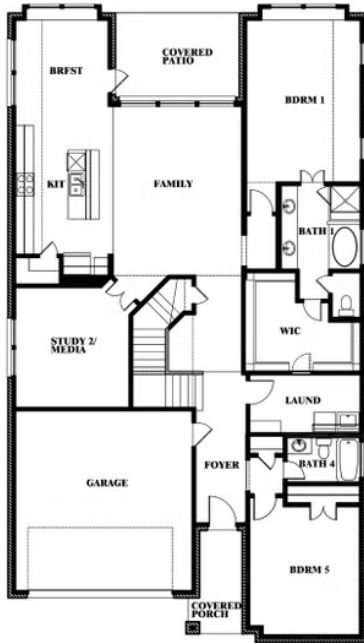

Rose III

STAR RANCH

1012 BRENHAM DRIVE, GODLEY, TX 76044

ROSE III FLOOR PLAN WITH OPTIONAL BED & BATH AT STUDY

Rose III Opt. Bed & Bath at Study

Document generated Sep 18, 2024. Prices, plans, square footage, features and materials are subject to change at any time without notice and vary among communities. Listed prices are for informational purposes only, are not binding, and do not create any contractual obligation(s). The price of any home is dependent on numerous factors, all of which are unique to a specific home, and is not guaranteed until specified in a binding contract. Pricing of elevations and additional optional beds/baths vary per plan. Some plans require a premium homesite. Please ask the Community Manager for details. Renderings of homes are artist concepts and may not reflect exact colors and materials.