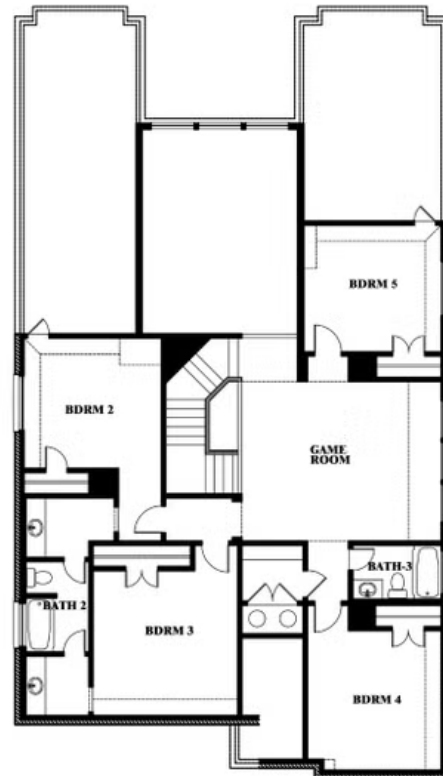

ELEVATION C

ELEVATION D

ELEVATION D

Rose III

ROSE III FLOOR PLAN

STAR RANCH

1012 BRENHAM DRIVE, GODLEY, TX 76044

Rose III

Rose III

STAR RANCH

1012 BRENHAM DRIVE, GODLEY, TX 76044

ROSE III FLOOR PLAN WITH OPTIONAL BED & BATH AT STUDY

Rose III Opt. Bed & Bath at Study

This brochure is for general informational purposes and is to be used as a guide only. Changes may be made during the development process and floorplans, dimensions, fixtures, fittings, finishes and specifications are subject to change without notice. Window placement, balcony configuration, wardrobe sizes and living areas may vary slightly within each plan type. EQUAL HOUSING OPPORTUNITY