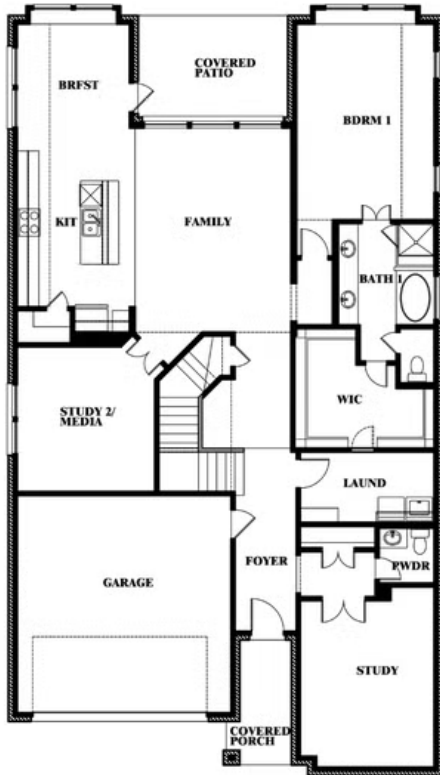

3.5
BATHROOMS

2
CAR GARAGE

ELEVATION A

ELEVATION AS

ELEVATION AS

ELEVATION B

ELEVATION B

ELEVATION C

ELEVATION C

ELEVATION D

ELEVATION D

Rose III

ROSE III FLOOR PLAN

STAR RANCH

1012 BRENHAM DRIVE, GODLEY, TX 76044

Rose III

This brochure is for general informational purposes and is to be used as a guide only. Changes may be made during the development process and floorplans, dimensions, fixtures, fittings, finishes and specifications are subject to change without notice. Window placement, balcony configuration, wardrobe sizes and living areas may vary slightly within each plan type. EQUAL HOUSING OPPORTUNITY

Rose III

STAR RANCH

1012 BRENHAM DRIVE, GODLEY, TX 76044

ROSE III FLOOR PLAN WITH OPTIONAL BED & BATH AT STUDY

Rose III Opt. Bed & Bath at Study

This brochure is for general informational purposes and is to be used as a guide only. Changes may be made during the development process and floorplans, dimensions, fixtures, fittings, finishes and specifications are subject to change without notice. Window placement, balcony configuration, wardrobe sizes and living areas may vary slightly within each plan type. EQUAL HOUSING OPPORTUNITY