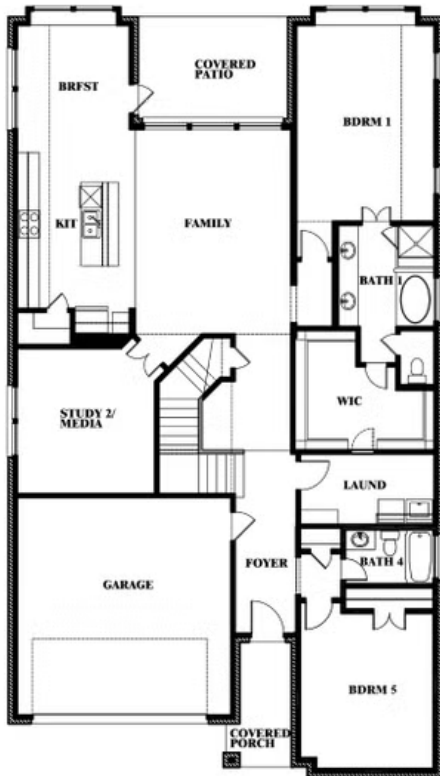

3.5
BATHROOMS

2
CAR GARAGE

ELEVATION A

ELEVATION AS

ELEVATION AS

ELEVATION B

ELEVATION B

ELEVATION C

ELEVATION C

ELEVATION D

ELEVATION D

Rose III

ROSE III FLOOR PLAN

STAR RANCH

1012 BRENHAM DRIVE, GODLEY, TX 76044

Rose III

Rose III

STAR RANCH

1012 BRENHAM DRIVE, GODLEY, TX 76044

ROSE III FLOOR PLAN WITH OPTIONAL BED & BATH AT STUDY

Rose III Opt. Bed & Bath at Study

This brochure is for general informational purposes and is to be used as a guide only. Changes may be made during the development process and floorplans, dimensions, fixtures, fittings, finishes and specifications are subject to change without notice. Window placement, balcony configuration, wardrobe sizes and living areas may vary slightly within each plan type. EQUAL HOUSING OPPORTUNITY