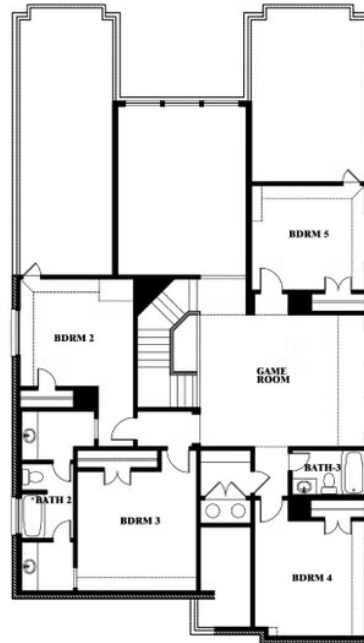

Rose III

STAR RANCH

1012 BRENHAM DRIVE, GODLEY, TX 76044

ROSE III FLOOR PLAN WITH OPTIONAL BED & BATH AT STUDY

Rose III Opt. Bed & Bath at Study

Document generated Sep 18, 2024. Prices, plans, square footage, features and materials are subject to change at any time without notice and vary among communities. Listed prices are for informational purposes only, are not binding, and do not create any contractual obligation(s). The price of any home is dependent on numerous factors, all of which are unique to a specific home, and is not guaranteed until specified in a binding contract. Pricing of elevations and additional optional beds/baths vary per plan. Some plans require a premium homesite. Please ask the Community Manager for details. Renderings of homes are artist concepts and may not reflect exact colors and materials.