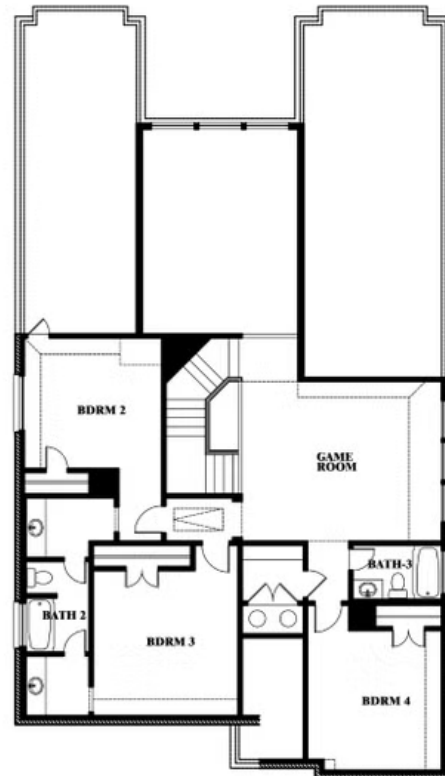

3.5
BATHROOMS

2
CAR GARAGE

ELEVATION A

ELEVATION AS

ELEVATION AS

ELEVATION B

ELEVATION B

ELEVATION C

ELEVATION C

ELEVATION D

ELEVATION D

Rose

ROSE FLOOR PLAN

STAR RANCH

1012 BRENHAM DRIVE, GODLEY, TX 76044

Rose

This brochure is for general informational purposes and is to be used as a guide only. Changes may be made during the development process and floorplans, dimensions, fixtures, fittings, finishes and specifications are subject to change without notice. Window placement, balcony configuration, wardrobe sizes and living areas may vary slightly within each plan type. EQUAL HOUSING OPPORTUNITY

Rose

STAR RANCH

1012 BRENHAM DRIVE, GODLEY, TX 76044

ROSE FLOOR PLAN WITH OPTIONAL BED & BATH AT STUDY

Rose Opt. Bed & Bath at Study

This brochure is for general informational purposes and is to be used as a guide only. Changes may be made during the development process and floorplans, dimensions, fixtures, fittings, finishes and specifications are subject to change without notice. Window placement, balcony configuration, wardrobe sizes and living areas may vary slightly within each plan type. EQUAL HOUSING OPPORTUNITY