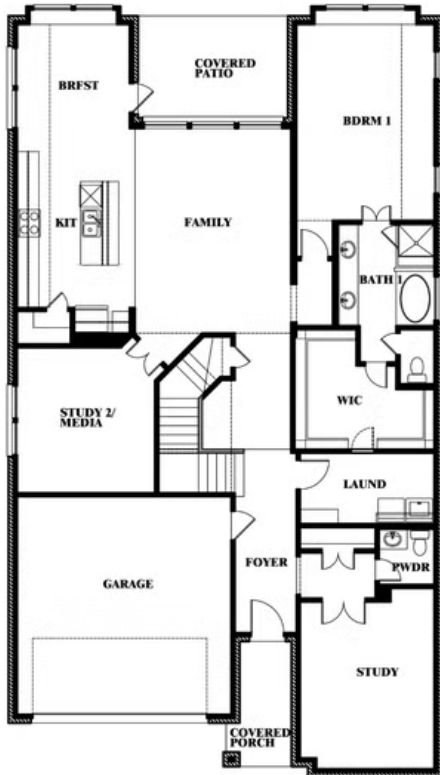

3.5
BATHROOMS

2
CAR GARAGE

ELEVATION A

ELEVATION AS

ELEVATION AS

ELEVATION B

ELEVATION B

ELEVATION C

ELEVATION C

ELEVATION D

ELEVATION D

Rose

ROSE FLOOR PLAN

STAR RANCH

1012 BRENHAM DRIVE, GODLEY, TX 76044

Rose

This brochure is for general informational purposes and is to be used as a guide only. Changes may be made during the development process and floorplans, dimensions, fixtures, fittings, finishes and specifications are subject to change without notice. Window placement, balcony configuration, wardrobe sizes and living areas may vary slightly within each plan type. EQUAL HOUSING OPPORTUNITY

Rose

STAR RANCH

1012 BRENHAM DRIVE, GODLEY, TX 76044

ROSE FLOOR PLAN WITH OPTIONAL BED & BATH AT STUDY

Rose Opt. Bed & Bath at Study

This brochure is for general informational purposes and is to be used as a guide only. Changes may be made during the development process and floorplans, dimensions, fixtures, fittings, finishes and specifications are subject to change without notice. Window placement, balcony configuration, wardrobe sizes and living areas may vary slightly within each plan type. EQUAL HOUSING OPPORTUNITY