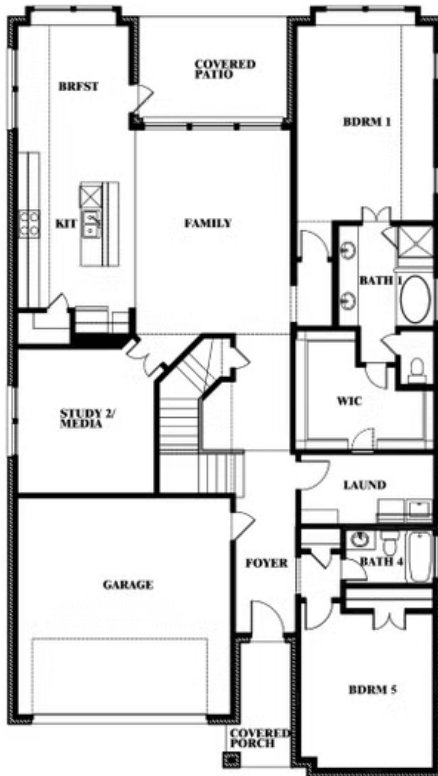

3.5
BATHROOMS

2
CAR GARAGE

ELEVATION A

ELEVATION AS

ELEVATION AS

ELEVATION B

ELEVATION B

ELEVATION C

ELEVATION C

ELEVATION D

ELEVATION D

Rose

ROSE FLOOR PLAN

STAR RANCH

1012 BRENHAM DRIVE, GODLEY, TX 76044

Rose

This brochure is for general informational purposes and is to be used as a guide only. Changes may be made during the development process and floorplans, dimensions, fixtures, fittings, finishes and specifications are subject to change without notice. Window placement, balcony configuration, wardrobe sizes and living areas may vary slightly within each plan type. EQUAL HOUSING OPPORTUNITY

Rose

STAR RANCH

1012 BRENHAM DRIVE, GODLEY, TX 76044

ROSE FLOOR PLAN WITH OPTIONAL BED & BATH AT STUDY

Rose Opt. Bed & Bath at Study

This brochure is for general informational purposes and is to be used as a guide only. Changes may be made during the development process and floorplans, dimensions, fixtures, fittings, finishes and specifications are subject to change without notice. Window placement, balcony configuration, wardrobe sizes and living areas may vary slightly within each plan type. EQUAL HOUSING OPPORTUNITY