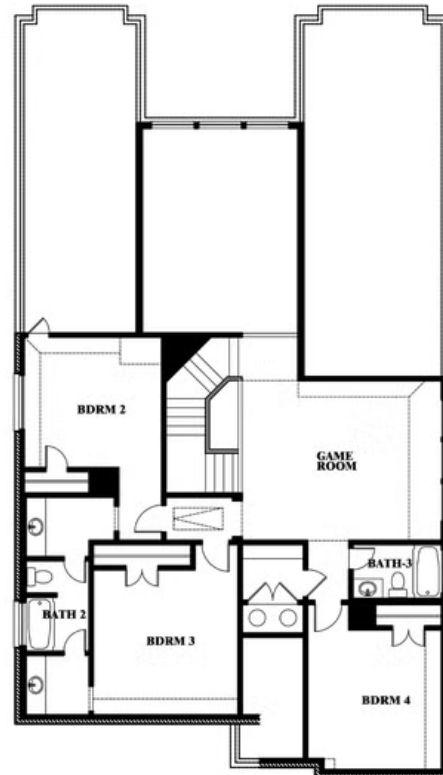

3.5
BATHROOMS

2
CAR GARAGE

ELEVATION A

ELEVATION AS

ELEVATION AS

ELEVATION B

ELEVATION B

ELEVATION C

ELEVATION C

ELEVATION D

ELEVATION D

Rose

ROSE FLOOR PLAN

STAR RANCH

1012 BRENHAM DRIVE, GODLEY, TX 76044

Rose

This brochure is for general informational purposes and is to be used as a guide only. Changes may be made during the development process and floorplans, dimensions, fixtures, fittings, finishes and specifications are subject to change without notice. Window placement, balcony configuration, wardrobe sizes and living areas may vary slightly within each plan type. EQUAL HOUSING OPPORTUNITY

Rose

STAR RANCH

1012 BRENHAM DRIVE, GODLEY, TX 76044

ROSE FLOOR PLAN WITH OPTIONAL BED & BATH AT STUDY

Rose Opt. Bed & Bath at Study

This brochure is for general informational purposes and is to be used as a guide only. Changes may be made during the development process and floorplans, dimensions, fixtures, fittings, finishes and specifications are subject to change without notice. Window placement, balcony configuration, wardrobe sizes and living areas may vary slightly within each plan type. EQUAL HOUSING OPPORTUNITY