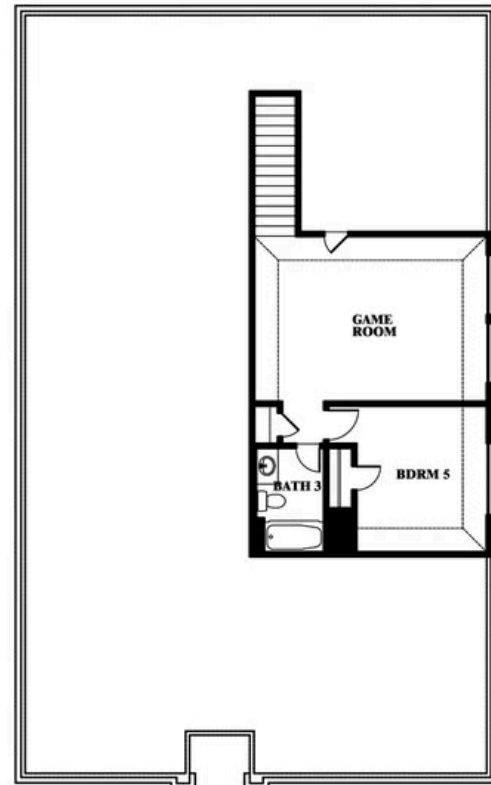

2
CAR GARAGE

ELEVATION A

ELEVATION B

ELEVATION B

ELEVATION BS

ELEVATION BS

ELEVATION C

ELEVATION C

Redbud II

STAR RANCH

1012 BRENHAM DRIVE, GODLEY, TX 76044

Redbud II

This brochure is for general informational purposes and is to be used as a guide only. Changes may be made during the development process and floorplans, dimensions, fixtures, fittings, finishes and specifications are subject to change without notice. Window placement, balcony configuration, wardrobe sizes and living areas may vary slightly within each plan type. EQUAL HOUSING OPPORTUNITY