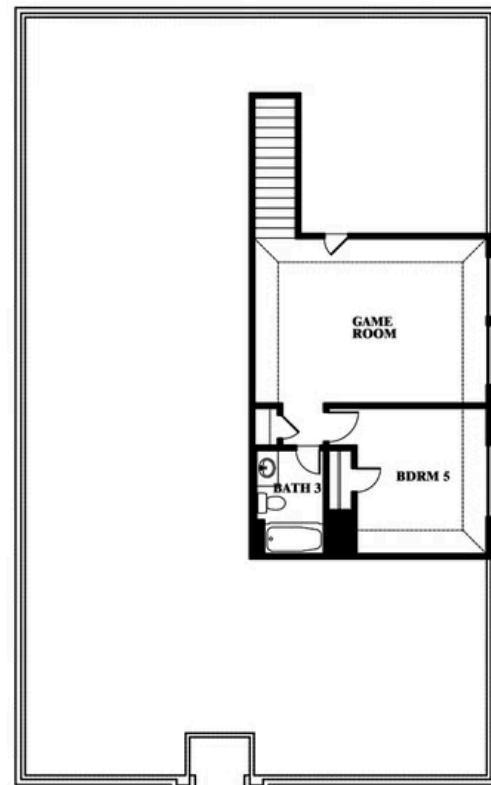

2
CAR GARAGE

ELEVATION A

ELEVATION B

ELEVATION B

ELEVATION BS

ELEVATION BS

ELEVATION C

ELEVATION C

Redbud II

STAR RANCH

1012 BRENHAM DRIVE, GODLEY, TX 76044

Redbud II

This brochure is for general informational purposes and is to be used as a guide only. Changes may be made during the development process and floorplans, dimensions, fixtures, fittings, finishes and specifications are subject to change without notice. Window placement, balcony configuration, wardrobe sizes and living areas may vary slightly within each plan type. EQUAL HOUSING OPPORTUNITY