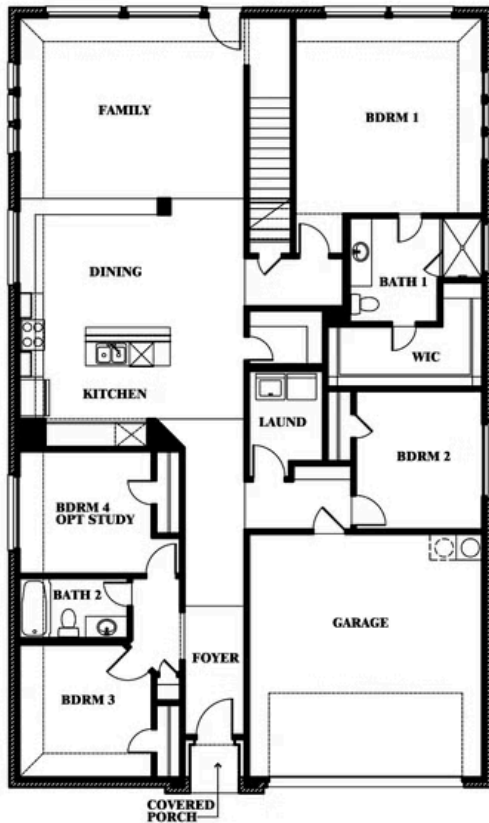

Redbud II

HOMES FROM
\$363,990

ELEMENTS SERIES

STAR RANCH

1012 BRENHAM DRIVE, GODLEY, TX 76044

2,681
SQUARE FEET

5
BEDROOMS

3.0
BATHROOMS

2
CAR GARAGE

ELEVATION A

ELEVATION B

ELEVATION B

ELEVATION BS

ELEVATION BS

ELEVATION C

ELEVATION C

Redbud II

STAR RANCH

1012 BRENHAM DRIVE, GODLEY, TX 76044

Redbud II

This brochure is for general informational purposes and is to be used as a guide only. Changes may be made during the development process and floorplans, dimensions, fixtures, fittings, finishes and specifications are subject to change without notice. Window placement, balcony configuration, wardrobe sizes and living areas may vary slightly within each plan type. EQUAL HOUSING OPPORTUNITY