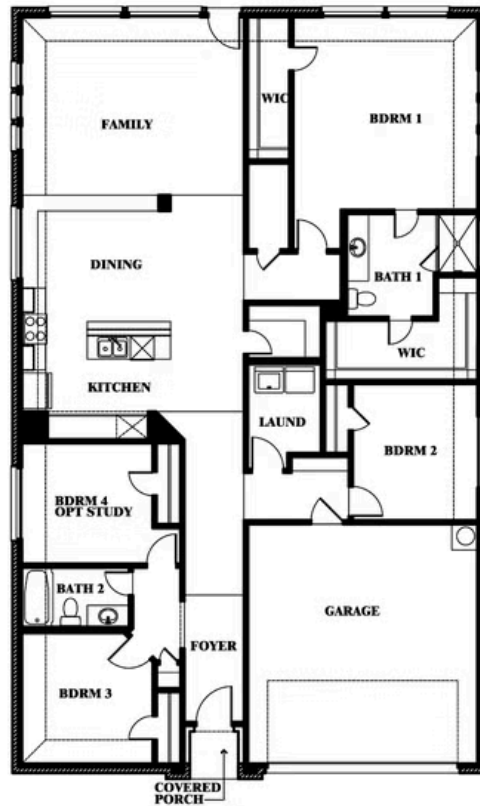

Redbud

HOMES FROM
\$324,990

ELEMENTS SERIES

STAR RANCH

1012 BRENHAM DRIVE, GODLEY, TX 76044

2,132
SQUARE FEET

4
BEDROOMS

2.0
BATHROOMS

2
CAR GARAGE

ELEVATION C

Redbud

STAR RANCH

1012 BRENHAM DRIVE, GODLEY, TX 76044

Redbud

This brochure is for general informational purposes and is to be used as a guide only. Changes may be made during the development process and floorplans, dimensions, fixtures, fittings, finishes and specifications are subject to change without notice. Window placement, balcony configuration, wardrobe sizes and living areas may vary slightly within each plan type. EQUAL HOUSING OPPORTUNITY