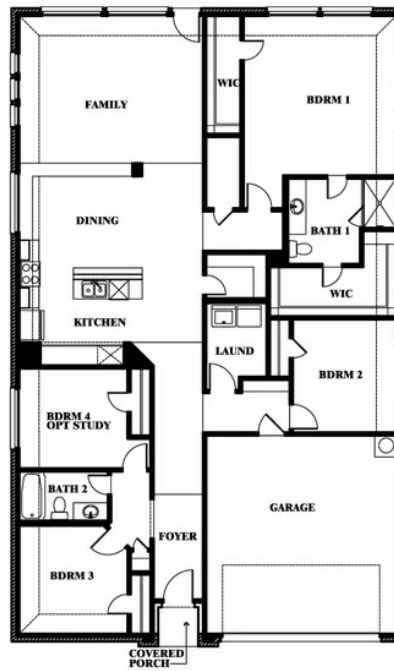

Redbud

STAR RANCH

1012 BRENHAM DRIVE, GODLEY, TX 76044

Redbud