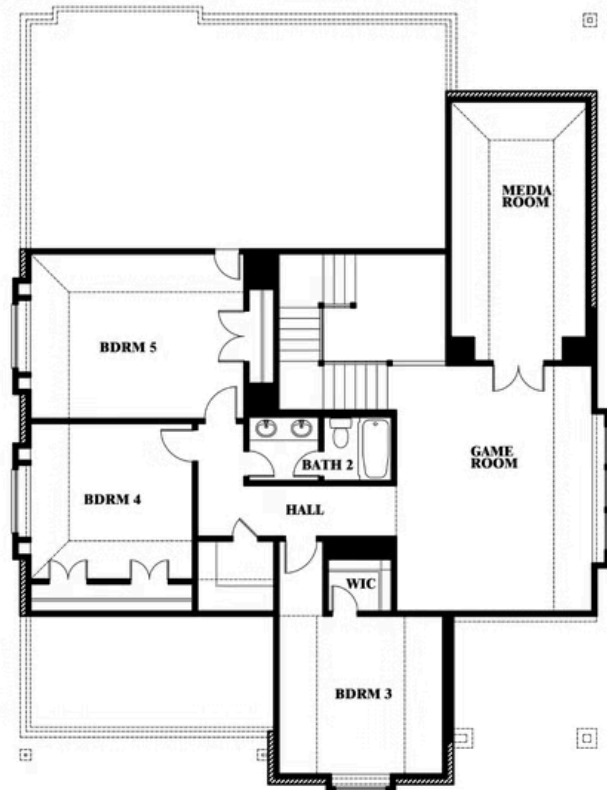

Magnolia II

STAR RANCH

1012 BRENHAM DRIVE, GODLEY, TX 76044

MAGNOLIA II FLOOR PLAN

Magnolia II

This brochure is for general informational purposes and is to be used as a guide only. Changes may be made during the development process and floorplans, dimensions, fixtures, fittings, finishes and specifications are subject to change without notice. Window placement, balcony configuration, wardrobe sizes and living areas may vary slightly within each plan type. EQUAL HOUSING OPPORTUNITY