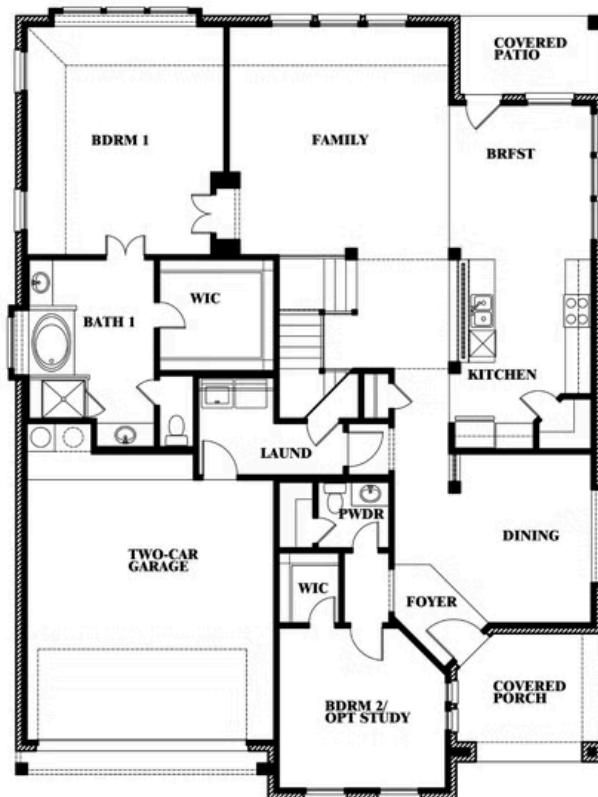

Magnolia II

STAR RANCH

1012 BRENHAM DRIVE, GODLEY, TX 76044

MAGNOLIA II FLOOR PLAN

Magnolia II

This brochure is for general informational purposes and is to be used as a guide only. Changes may be made during the development process and floorplans, dimensions, fixtures, fittings, finishes and specifications are subject to change without notice. Window placement, balcony configuration, wardrobe sizes and living areas may vary slightly within each plan type. EQUAL HOUSING OPPORTUNITY