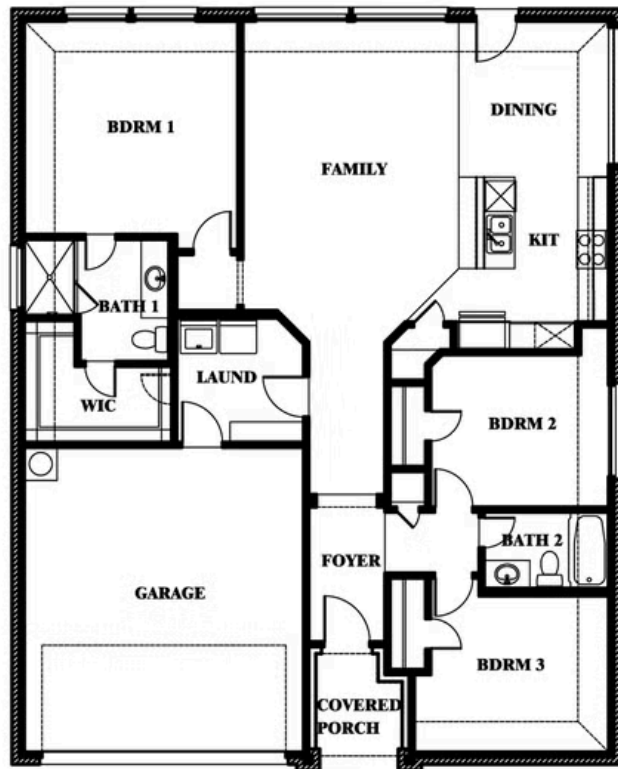

Laurel

STAR RANCH

1012 BRENHAM DRIVE, GODLEY, TX 76044

Laurel

This brochure is for general informational purposes and is to be used as a guide only. Changes may be made during the development process and floorplans, dimensions, fixtures, fittings, finishes and specifications are subject to change without notice. Window placement, balcony configuration, wardrobe sizes and living areas may vary slightly within each plan type. EQUAL HOUSING OPPORTUNITY