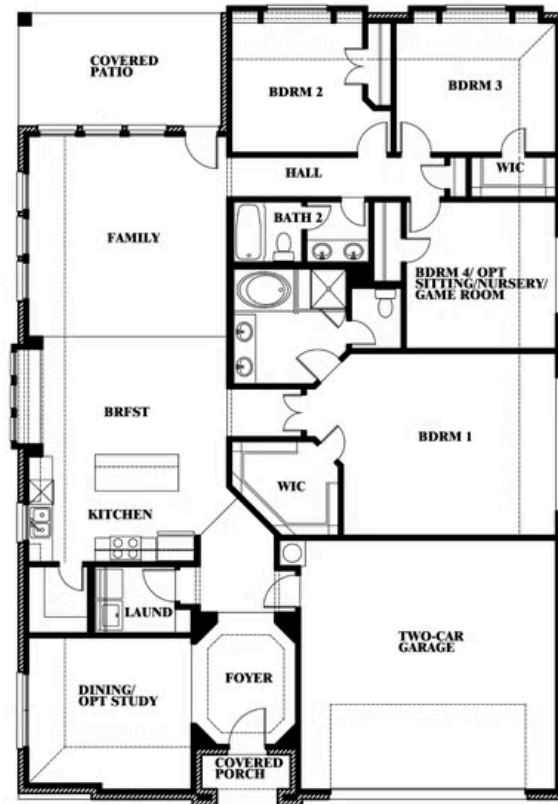

2.0
BATHROOMS

2
CAR GARAGE

ELEVATION A

ELEVATION B

ELEVATION B

ELEVATION C

ELEVATION C

Hawthorne

STAR RANCH

1012 BRENHAM DRIVE, GODLEY, TX 76044

Hawthorne

This brochure is for general informational purposes and is to be used as a guide only. Changes may be made during the development process and floorplans, dimensions, fixtures, fittings, finishes and specifications are subject to change without notice. Window placement, balcony configuration, wardrobe sizes and living areas may vary slightly within each plan type. EQUAL HOUSING OPPORTUNITY

Hawthorne

STAR RANCH

1012 BRENHAM DRIVE, GODLEY, TX 76044

Hawthorne Opt. Deluxe Kitchen

This brochure is for general informational purposes and is to be used as a guide only. Changes may be made during the development process and floorplans, dimensions, fixtures, fittings, finishes and specifications are subject to change without notice. Window placement, balcony configuration, wardrobe sizes and living areas may vary slightly within each plan type. EQUAL HOUSING OPPORTUNITY