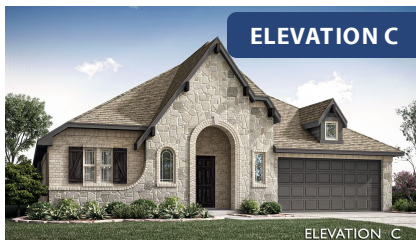

Hawthorne

CLASSIC SERIES

STAR RANCH

1012 BRENHAM DRIVE, GODLEY, TX 76044

HOMES FROM

\$364,990 - \$381,990

2,235
SQUARE FEET

4
BEDROOMS

2.0
BATHROOMS

2
CAR GARAGE

ELEVATION A

ELEVATION B

ELEVATION B

ELEVATION C

ELEVATION C

Hawthorne

STAR RANCH

1012 BRENHAM DRIVE, GODLEY, TX 76044

Hawthorne

This brochure is for general informational purposes and is to be used as a guide only. Changes may be made during the development process and floorplans, dimensions, fixtures, fittings, finishes and specifications are subject to change without notice. Window placement, balcony configuration, wardrobe sizes and living areas may vary slightly within each plan type. EQUAL HOUSING OPPORTUNITY