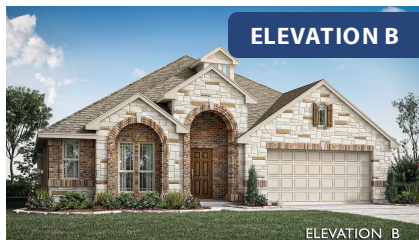

Hawthorne

CLASSIC SERIES

STAR RANCH

1012 BRENHAM DRIVE, GODLEY, TX 76044

HOMES FROM

\$364,990 - \$381,990

2,235
SQUARE FEET

4
BEDROOMS

2.0
BATHROOMS

2
CAR GARAGE

ELEVATION A

ELEVATION B

ELEVATION B

ELEVATION C

ELEVATION C

Hawthorne

STAR RANCH

1012 BRENHAM DRIVE, GODLEY, TX 76044

Hawthorne

This brochure is for general informational purposes and is to be used as a guide only. Changes may be made during the development process and floorplans, dimensions, fixtures, fittings, finishes and specifications are subject to change without notice. Window placement, balcony configuration, wardrobe sizes and living areas may vary slightly within each plan type. EQUAL HOUSING OPPORTUNITY