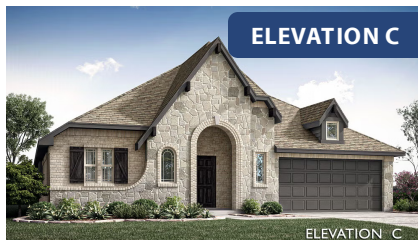

Hawthorne

HOMES FROM

\$364,990 - \$381,990

CLASSIC SERIES

STAR RANCH

1012 BRENHAM DRIVE, GODLEY, TX 76044

2,235
SQUARE FEET

4
BEDROOMS

2.0
BATHROOMS

2
CAR GARAGE

ELEVATION A

ELEVATION B

ELEVATION B

ELEVATION C

ELEVATION C

Hawthorne

STAR RANCH

1012 BRENHAM DRIVE, GODLEY, TX 76044

Hawthorne

This brochure is for general informational purposes and is to be used as a guide only. Changes may be made during the development process and floorplans, dimensions, fixtures, fittings, finishes and specifications are subject to change without notice. Window placement, balcony configuration, wardrobe sizes and living areas may vary slightly within each plan type. EQUAL HOUSING OPPORTUNITY