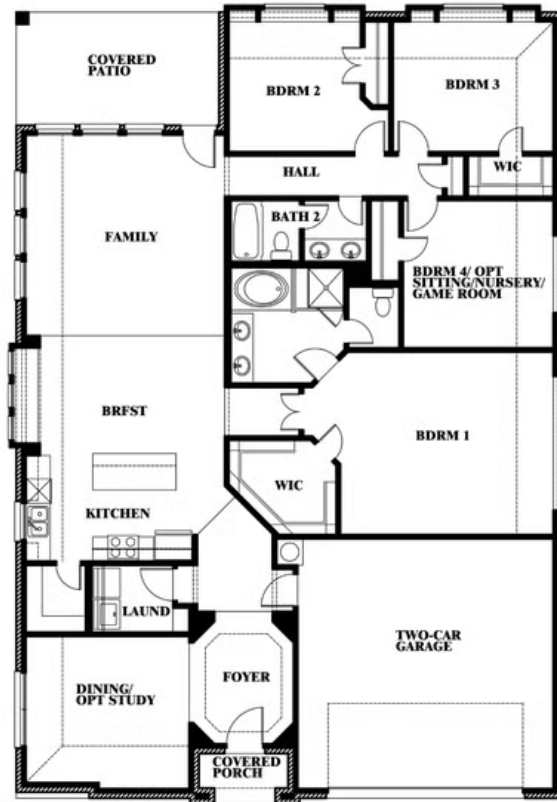

Hawthorne

HOMES FROM

\$364,990 - \$381,990

CLASSIC SERIES

STAR RANCH

1012 BRENHAM DRIVE, GODLEY, TX 76044

2,235
SQUARE FEET

4
BEDROOMS

2.0
BATHROOMS

2
CAR GARAGE

ELEVATION A

ELEVATION B

ELEVATION B

ELEVATION C

ELEVATION C

Hawthorne

STAR RANCH

1012 BRENHAM DRIVE, GODLEY, TX 76044

Hawthorne

This brochure is for general informational purposes and is to be used as a guide only. Changes may be made during the development process and floorplans, dimensions, fixtures, fittings, finishes and specifications are subject to change without notice. Window placement, balcony configuration, wardrobe sizes and living areas may vary slightly within each plan type. EQUAL HOUSING OPPORTUNITY

Hawthorne

STAR RANCH

1012 BRENHAM DRIVE, GODLEY, TX 76044

Hawthorne Opt. Deluxe Kitchen

This brochure is for general informational purposes and is to be used as a guide only. Changes may be made during the development process and floorplans, dimensions, fixtures, fittings, finishes and specifications are subject to change without notice. Window placement, balcony configuration, wardrobe sizes and living areas may vary slightly within each plan type. EQUAL HOUSING OPPORTUNITY