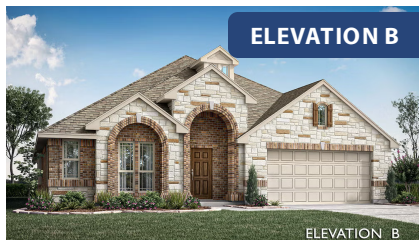

Hawthorne

HOMES FROM

\$364,990 - \$381,990

CLASSIC SERIES

STAR RANCH

1012 BRENHAM DRIVE, GODLEY, TX 76044

2,235
SQUARE FEET

4
BEDROOMS

2.0
BATHROOMS

2
CAR GARAGE

ELEVATION A

ELEVATION B

ELEVATION B

ELEVATION C

ELEVATION C

Hawthorne

STAR RANCH

1012 BRENHAM DRIVE, GODLEY, TX 76044

Hawthorne

This brochure is for general informational purposes and is to be used as a guide only. Changes may be made during the development process and floorplans, dimensions, fixtures, fittings, finishes and specifications are subject to change without notice. Window placement, balcony configuration, wardrobe sizes and living areas may vary slightly within each plan type. EQUAL HOUSING OPPORTUNITY