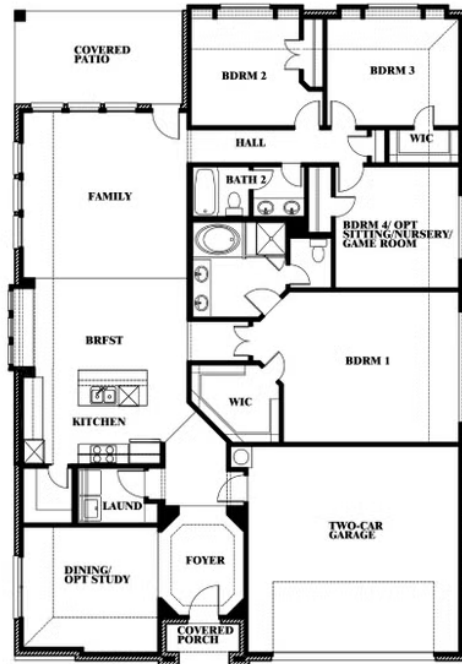

Hawthorne

STAR RANCH

1012 BRENHAM DRIVE, GODLEY, TX 76044

Hawthorne Opt. Deluxe Kitchen