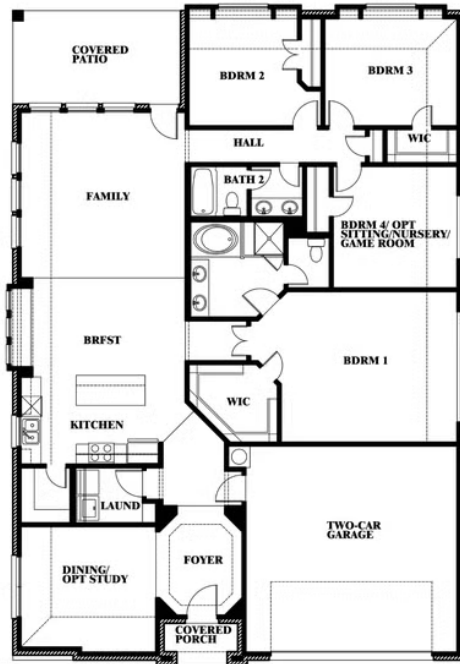

Hawthorne

STAR RANCH

1012 BRENHAM DRIVE, GODLEY, TX 76044

Hawthorne