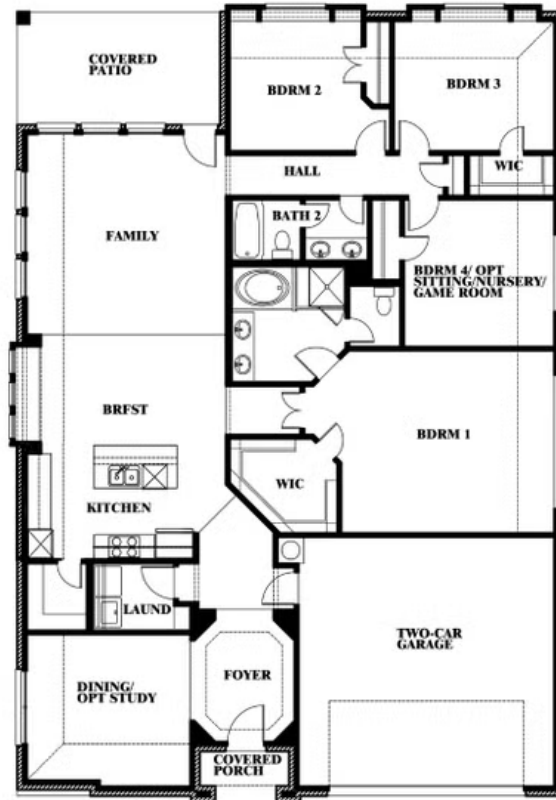

2.0
BATHROOMS

2
CAR GARAGE

ELEVATION A

ELEVATION B

ELEVATION B

ELEVATION C

ELEVATION C

Hawthorne

STAR RANCH

1012 BRENHAM DRIVE, GODLEY, TX 76044

Hawthorne

This brochure is for general informational purposes and is to be used as a guide only. Changes may be made during the development process and floorplans, dimensions, fixtures, fittings, finishes and specifications are subject to change without notice. Window placement, balcony configuration, wardrobe sizes and living areas may vary slightly within each plan type. EQUAL HOUSING OPPORTUNITY

Hawthorne

STAR RANCH

1012 BRENHAM DRIVE, GODLEY, TX 76044

Hawthorne Opt. Deluxe Kitchen

This brochure is for general informational purposes and is to be used as a guide only. Changes may be made during the development process and floorplans, dimensions, fixtures, fittings, finishes and specifications are subject to change without notice. Window placement, balcony configuration, wardrobe sizes and living areas may vary slightly within each plan type. EQUAL HOUSING OPPORTUNITY