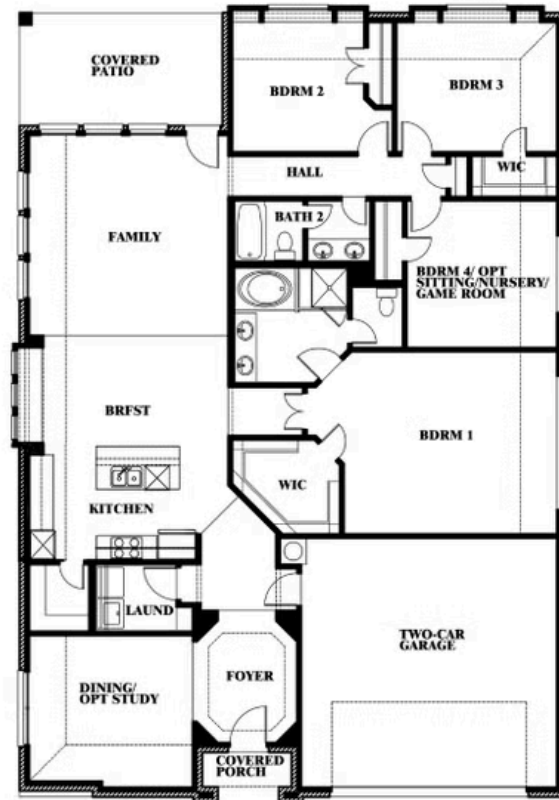

2.0
BATHROOMS

2
CAR GARAGE

ELEVATION A

ELEVATION B

ELEVATION B

ELEVATION C

ELEVATION C

Hawthorne

STAR RANCH

1012 BRENHAM DRIVE, GODLEY, TX 76044

Hawthorne

This brochure is for general informational purposes and is to be used as a guide only. Changes may be made during the development process and floorplans, dimensions, fixtures, fittings, finishes and specifications are subject to change without notice. Window placement, balcony configuration, wardrobe sizes and living areas may vary slightly within each plan type. EQUAL HOUSING OPPORTUNITY

Hawthorne

STAR RANCH

1012 BRENHAM DRIVE, GODLEY, TX 76044

Hawthorne Opt. Deluxe Kitchen

This brochure is for general informational purposes and is to be used as a guide only. Changes may be made during the development process and floorplans, dimensions, fixtures, fittings, finishes and specifications are subject to change without notice. Window placement, balcony configuration, wardrobe sizes and living areas may vary slightly within each plan type. EQUAL HOUSING OPPORTUNITY