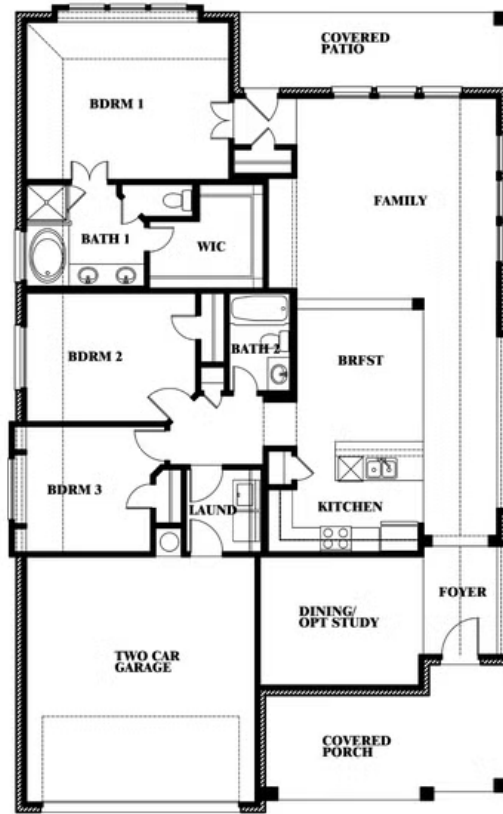

Dogwood

HOMES FROM

\$334,990 - \$351,990

CLASSIC SERIES

STAR RANCH

1012 BRENHAM DRIVE, GODLEY, TX 76044

1,840
SQUARE FEET

3
BEDROOMS

2.0
BATHROOMS

2
CAR GARAGE

ELEVATION ES

ELEVATION A

ELEVATION C

ELEVATION FS

ELEVATION G

ELEVATION GS

Dogwood

STAR RANCH

1012 BRENHAM DRIVE, GODLEY, TX 76044

Dogwood

This brochure is for general informational purposes and is to be used as a guide only. Changes may be made during the development process and floorplans, dimensions, fixtures, fittings, finishes and specifications are subject to change without notice. Window placement, balcony configuration, wardrobe sizes and living areas may vary slightly within each plan type. EQUAL HOUSING OPPORTUNITY