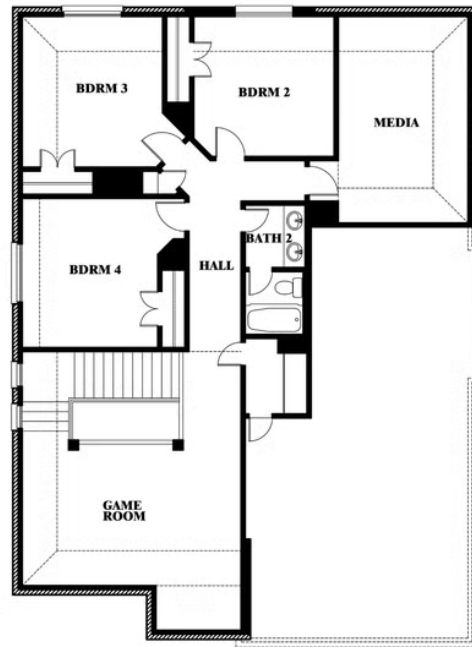

Dewberry II

STAR RANCH

1012 BRENHAM DRIVE, GODLEY, TX 76044

Dewberry II