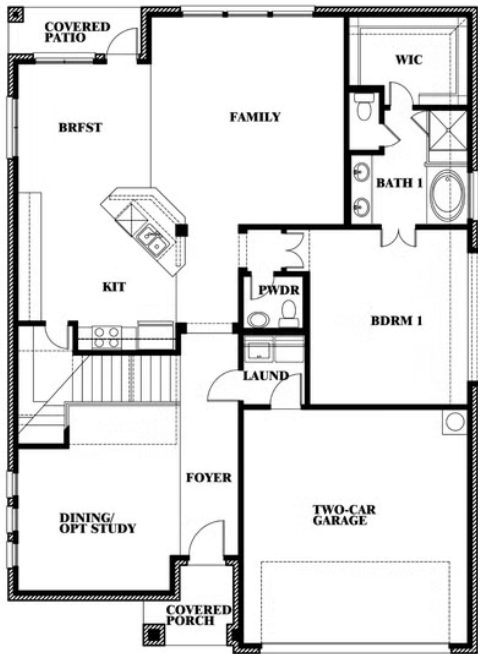

Dewberry

STAR RANCH

1012 BRENHAM DRIVE, GODLEY, TX 76044

Dewberry