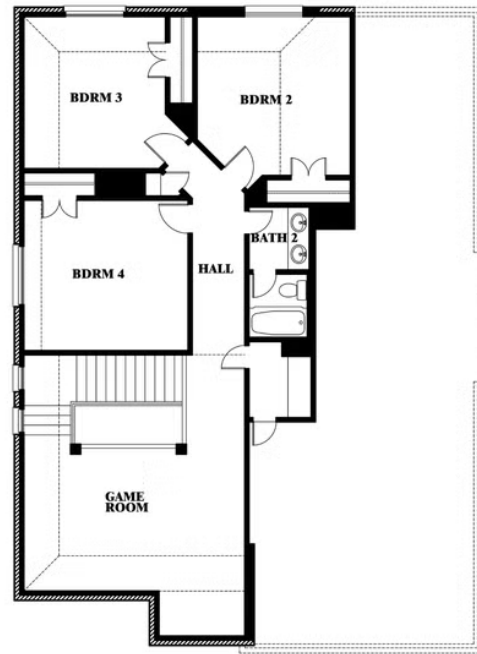

Dewberry

STAR RANCH

1012 BRENHAM DRIVE, GODLEY, TX 76044

Dewberry