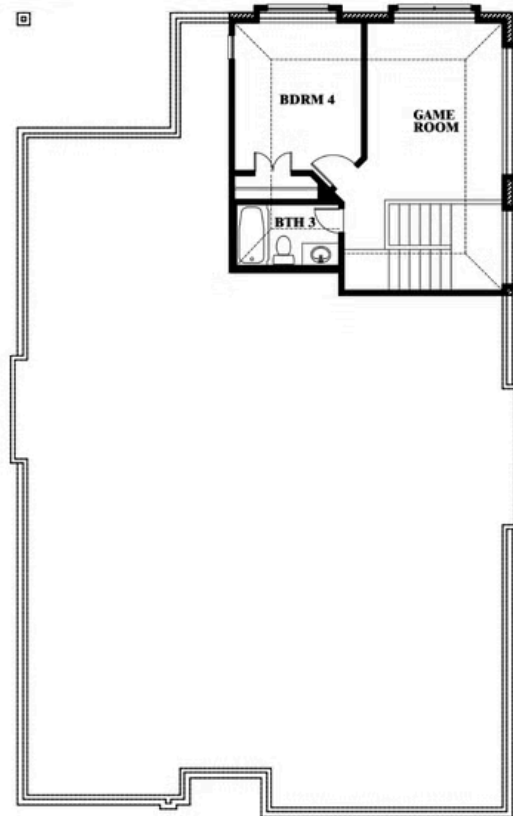

3.0
BATHROOMS

2
CAR GARAGE

Cypress II

STAR RANCH

1012 BRENHAM DRIVE, GODLEY, TX 76044

Cypress II

This brochure is for general informational purposes and is to be used as a guide only. Changes may be made during the development process and floorplans, dimensions, fixtures, fittings, finishes and specifications are subject to change without notice. Window placement, balcony configuration, wardrobe sizes and living areas may vary slightly within each plan type. EQUAL HOUSING OPPORTUNITY