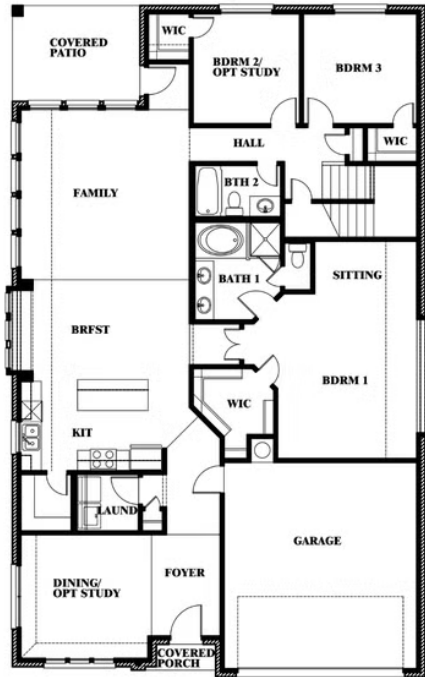

Cypress II

STAR RANCH

1012 BRENHAM DRIVE, GODLEY, TX 76044

Cypress II