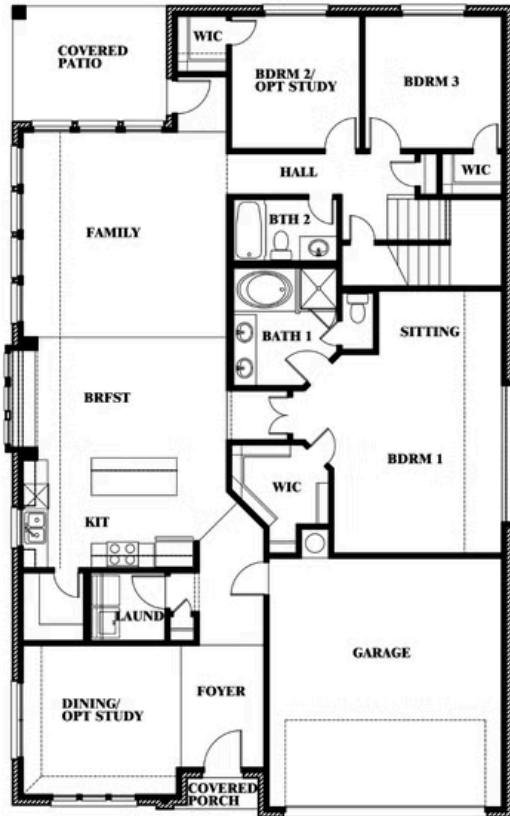

3.0
BATHROOMS

2
CAR GARAGE

Cypress II

STAR RANCH

1012 BRENHAM DRIVE, GODLEY, TX 76044

Cypress II

This brochure is for general informational purposes and is to be used as a guide only. Changes may be made during the development process and floorplans, dimensions, fixtures, fittings, finishes and specifications are subject to change without notice. Window placement, balcony configuration, wardrobe sizes and living areas may vary slightly within each plan type. EQUAL HOUSING OPPORTUNITY