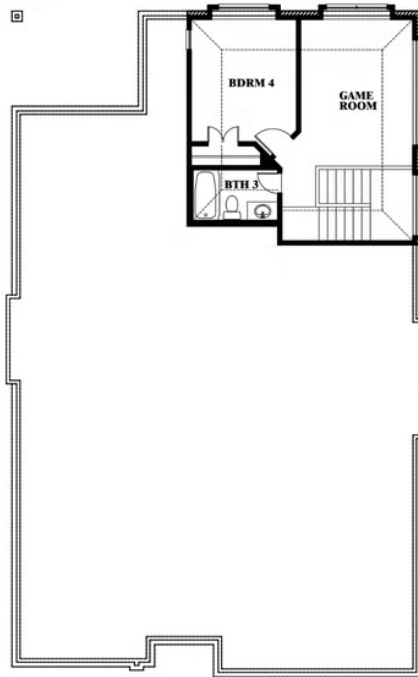

Cypress II

STAR RANCH

1012 BRENHAM DRIVE, GODLEY, TX 76044

Cypress II