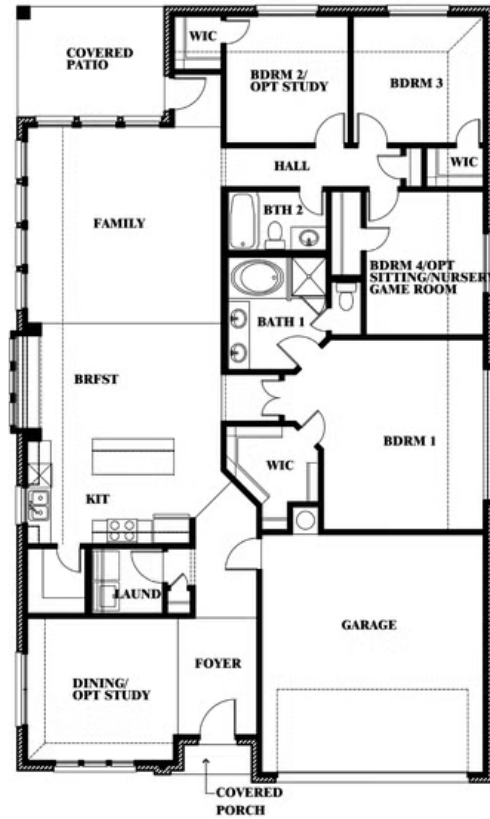

ELEVATION B

ELEVATION BS

ELEVATION BS

ELEVATION C

ELEVATION C

ELEVATION CS

ELEVATION CS

ELEVATION D

Cypress

STAR RANCH

1012 BRENHAM DRIVE, GODLEY, TX 76044

Cypress

This brochure is for general informational purposes and is to be used as a guide only. Changes may be made during the development process and floorplans, dimensions, fixtures, fittings, finishes and specifications are subject to change without notice. Window placement, balcony configuration, wardrobe sizes and living areas may vary slightly within each plan type. EQUAL HOUSING OPPORTUNITY