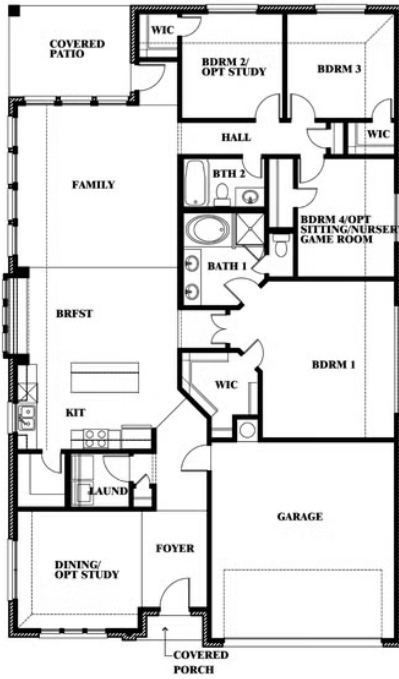

Cypress

STAR RANCH

1012 BRENHAM DRIVE, GODLEY, TX 76044

Cypress