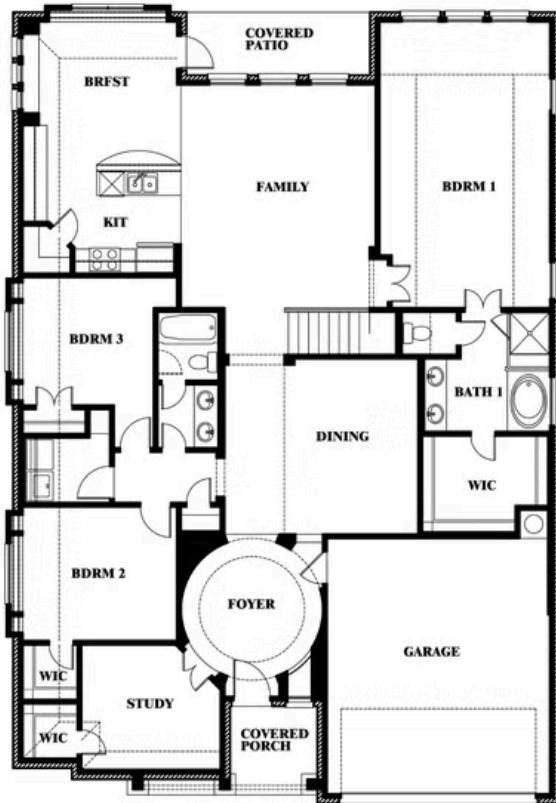

ELEVATION C

ELEVATION E

ELEVATION E

ELEVATION F

ELEVATION F

Carolina II

STAR RANCH

1012 BRENHAM DRIVE, GODLEY, TX 76044

Carolina II

This brochure is for general informational purposes and is to be used as a guide only. Changes may be made during the development process and floorplans, dimensions, fixtures, fittings, finishes and specifications are subject to change without notice. Window placement, balcony configuration, wardrobe sizes and living areas may vary slightly within each plan type. EQUAL HOUSING OPPORTUNITY

Carolina II

STAR RANCH

1012 BRENHAM DRIVE, GODLEY, TX 76044

Carolina II with Media Room

This brochure is for general informational purposes and is to be used as a guide only. Changes may be made during the development process and floorplans, dimensions, fixtures, fittings, finishes and specifications are subject to change without notice. Window placement, balcony configuration, wardrobe sizes and living areas may vary slightly within each plan type. EQUAL HOUSING OPPORTUNITY