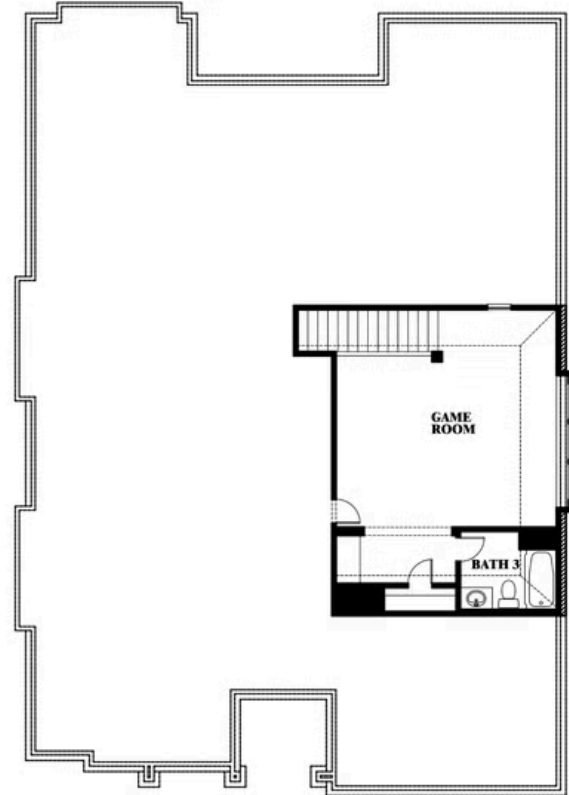

3.0
BATHROOMS

2
CAR GARAGE

ELEVATION D

ELEVATION A

ELEVATION A

ELEVATION AS

ELEVATION AS

ELEVATION C

ELEVATION C

ELEVATION E

ELEVATION E

ELEVATION F

ELEVATION F

Carolina II

STAR RANCH

1012 BRENHAM DRIVE, GODLEY, TX 76044

Carolina II

This brochure is for general informational purposes and is to be used as a guide only. Changes may be made during the development process and floorplans, dimensions, fixtures, fittings, finishes and specifications are subject to change without notice. Window placement, balcony configuration, wardrobe sizes and living areas may vary slightly within each plan type. EQUAL HOUSING OPPORTUNITY