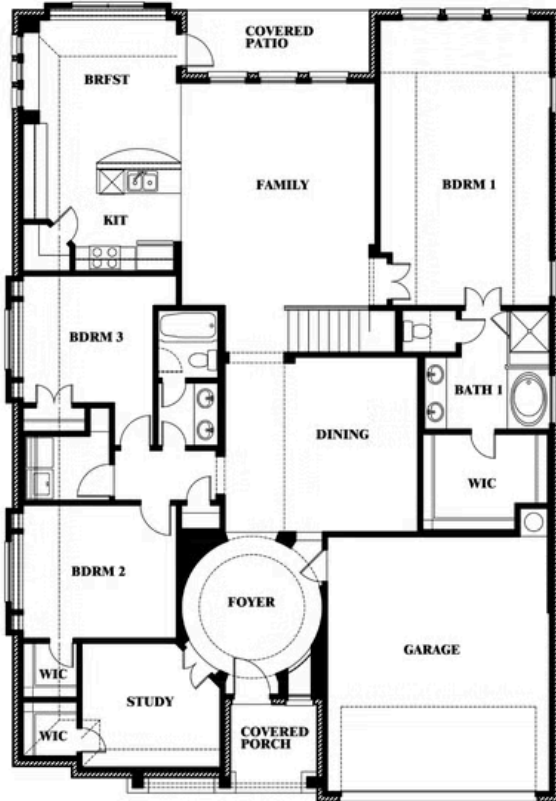

3.0
BATHROOMS

2
CAR GARAGE

ELEVATION D

ELEVATION A

ELEVATION A

ELEVATION AS

ELEVATION AS

ELEVATION C

ELEVATION C

ELEVATION E

ELEVATION E

ELEVATION F

ELEVATION F

Carolina II

STAR RANCH

1012 BRENHAM DRIVE, GODLEY, TX 76044

Carolina II

This brochure is for general informational purposes and is to be used as a guide only. Changes may be made during the development process and floorplans, dimensions, fixtures, fittings, finishes and specifications are subject to change without notice. Window placement, balcony configuration, wardrobe sizes and living areas may vary slightly within each plan type. EQUAL HOUSING OPPORTUNITY

Carolina II

STAR RANCH

1012 BRENHAM DRIVE, GODLEY, TX 76044

Carolina II with Media Room

This brochure is for general informational purposes and is to be used as a guide only. Changes may be made during the development process and floorplans, dimensions, fixtures, fittings, finishes and specifications are subject to change without notice. Window placement, balcony configuration, wardrobe sizes and living areas may vary slightly within each plan type. EQUAL HOUSING OPPORTUNITY