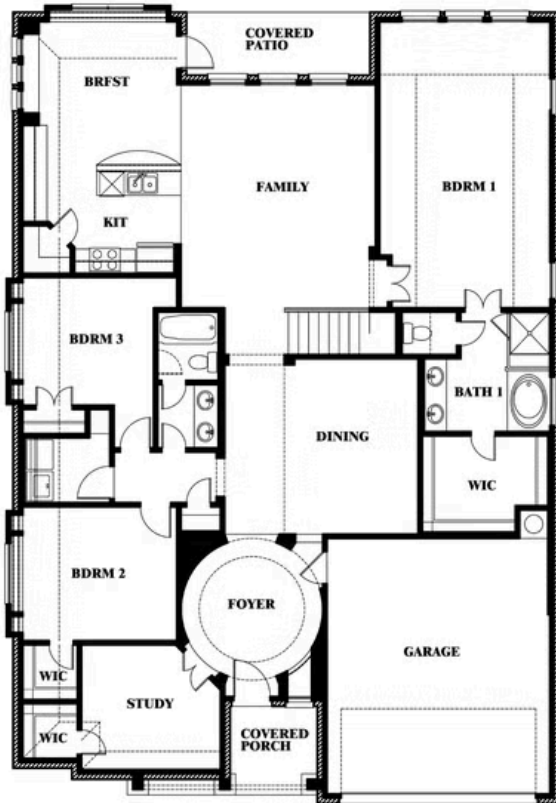

Carolina II

STAR RANCH

1012 BRENHAM DRIVE, GODLEY, TX 76044

Carolina II

This brochure is for general informational purposes and is to be used as a guide only. Changes may be made during the development process and floorplans, dimensions, fixtures, fittings, finishes and specifications are subject to change without notice. Window placement, balcony configuration, wardrobe sizes and living areas may vary slightly within each plan type. EQUAL HOUSING OPPORTUNITY

Carolina II

STAR RANCH

1012 BRENHAM DRIVE, GODLEY, TX 76044

Carolina II with Media Room

This brochure is for general informational purposes and is to be used as a guide only. Changes may be made during the development process and floorplans, dimensions, fixtures, fittings, finishes and specifications are subject to change without notice. Window placement, balcony configuration, wardrobe sizes and living areas may vary slightly within each plan type. EQUAL HOUSING OPPORTUNITY