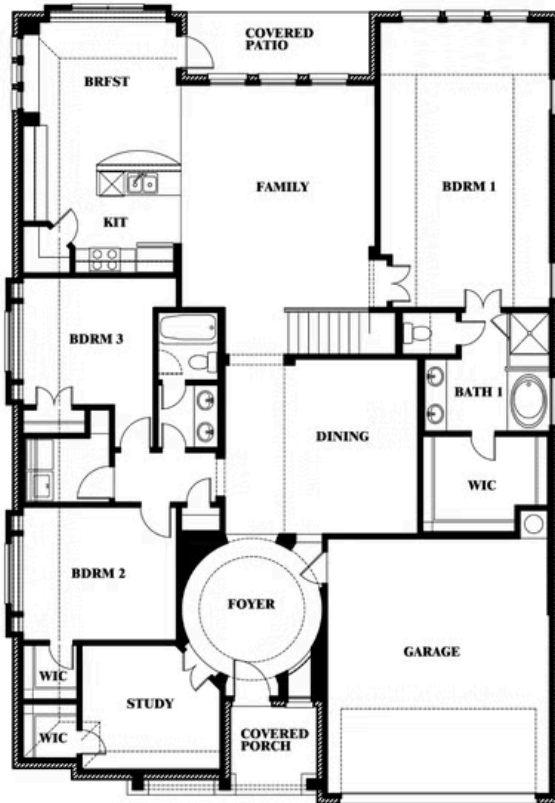

3.0
BATHROOMS

2
CAR GARAGE

ELEVATION D

ELEVATION A

ELEVATION A

ELEVATION AS

ELEVATION AS

ELEVATION C

ELEVATION C

ELEVATION E

ELEVATION E

ELEVATION F

ELEVATION F

Document generated Mar 14, 2025. Prices, plans, square footage, features and materials are subject to change at any time without notice and vary among communities. Listed prices are for informational purposes only, are not binding, and do not create any contractual obligation(s). The price of any home is dependent on numerous factors, all of which are unique to a specific home, and is not guaranteed until specified in a binding contract. Pricing of elevations and additional optional beds/baths vary per plan. Some plans require a premium homesite. Please ask the Community Manager for details. Renderings of homes are artist concepts and may not reflect exact colors and materials.

Carolina II

STAR RANCH

1012 BRENHAM DRIVE, GODLEY, TX 76044

Carolina II

This brochure is for general informational purposes and is to be used as a guide only. Changes may be made during the development process and floorplans, dimensions, fixtures, fittings, finishes and specifications are subject to change without notice. Window placement, balcony configuration, wardrobe sizes and living areas may vary slightly within each plan type. EQUAL HOUSING OPPORTUNITY

Carolina II

STAR RANCH

1012 BRENHAM DRIVE, GODLEY, TX 76044

Carolina II with Media Room

This brochure is for general informational purposes and is to be used as a guide only. Changes may be made during the development process and floorplans, dimensions, fixtures, fittings, finishes and specifications are subject to change without notice. Window placement, balcony configuration, wardrobe sizes and living areas may vary slightly within each plan type. EQUAL HOUSING OPPORTUNITY