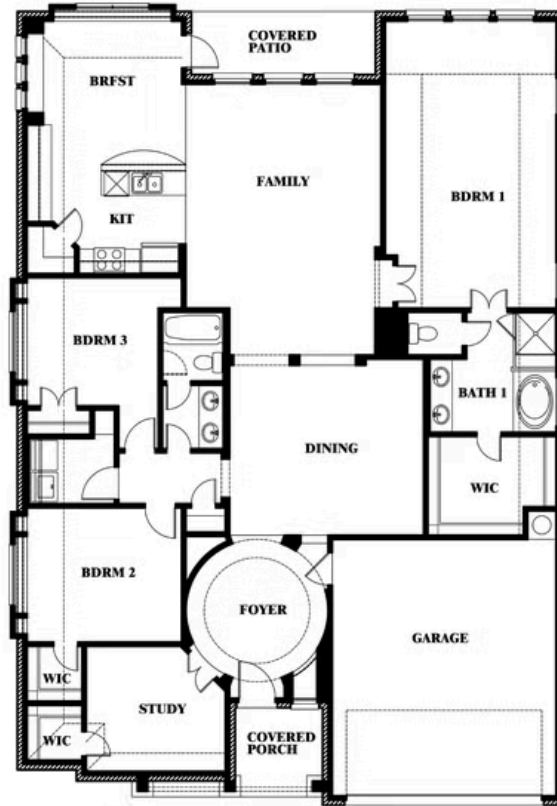

2.0
BATHROOMS

2
CAR GARAGE

Document generated Feb 5, 2025. Prices, plans, square footage, features and materials are subject to change at any time without notice and vary among communities. Listed prices are for informational purposes only, are not binding, and do not create any contractual obligation(s). The price of any home is dependent on numerous factors, all of which are unique to a specific home, and is not guaranteed until specified in a binding contract. Pricing of elevations and additional optional beds/baths vary per plan. Some plans require a premium homesite. Please ask the Community Manager for details. Renderings of homes are artist concepts and may not reflect exact colors and materials.

Carolina

STAR RANCH

1012 BRENHAM DRIVE, GODLEY, TX 76044

Carolina

This brochure is for general informational purposes and is to be used as a guide only. Changes may be made during the development process and floorplans, dimensions, fixtures, fittings, finishes and specifications are subject to change without notice. Window placement, balcony configuration, wardrobe sizes and living areas may vary slightly within each plan type. EQUAL HOUSING OPPORTUNITY