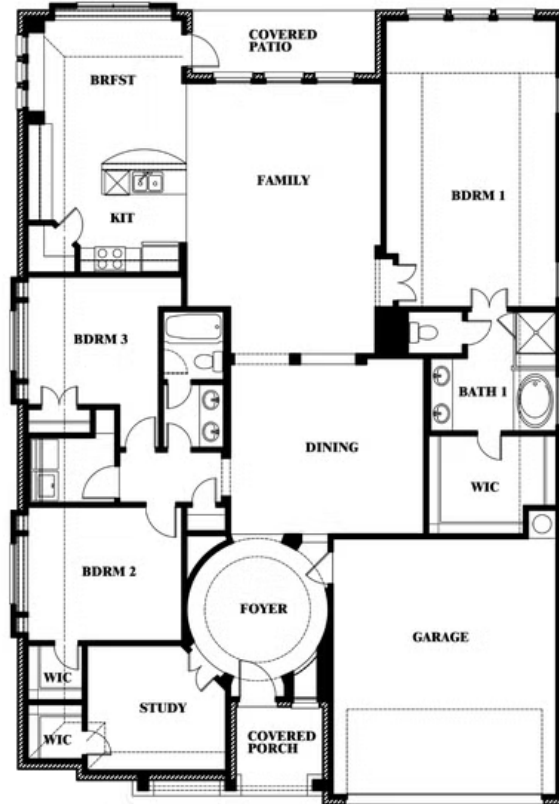

Carolina

STAR RANCH

1012 BRENHAM DRIVE, GODLEY, TX 76044

Carolina

This brochure is for general informational purposes and is to be used as a guide only. Changes may be made during the development process and floorplans, dimensions, fixtures, fittings, finishes and specifications are subject to change without notice. Window placement, balcony configuration, wardrobe sizes and living areas may vary slightly within each plan type. EQUAL HOUSING OPPORTUNITY