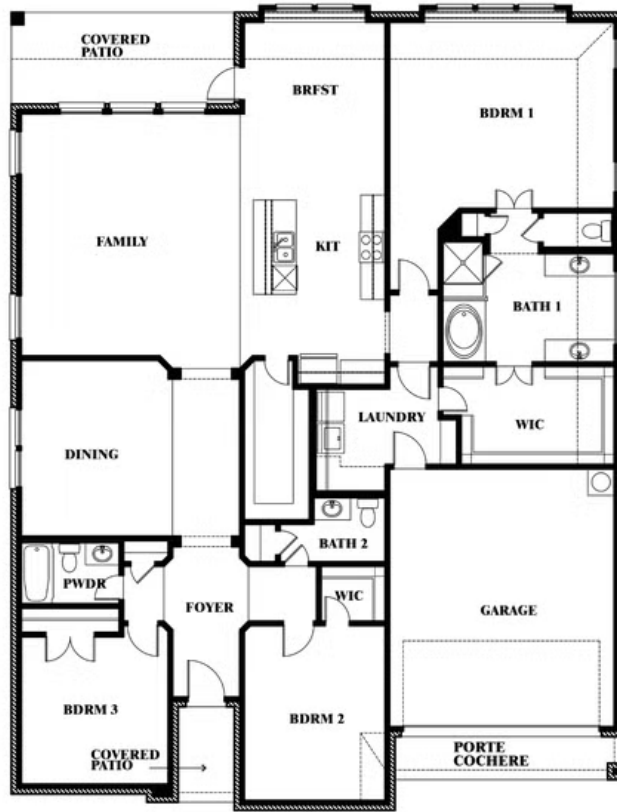

2.5
BATHROOMS

2
CAR GARAGE

ELEVATION AS

Document generated Nov 21, 2024. Prices, plans, square footage, features and materials are subject to change at any time without notice and vary among communities. Listed prices are for informational purposes only, are not binding, and do not create any contractual obligation(s). The price of any home is dependent on numerous factors, all of which are unique to a specific home, and is not guaranteed until specified in a binding contract. Pricing of elevations and additional optional beds/baths vary per plan. Some plans require a premium homesite. Please ask the Community Manager for details. Renderings of homes are artist concepts and may not reflect exact colors and materials.

Caraway

STAR RANCH

1012 BRENHAM DRIVE, GODLEY, TX 76044

This brochure is for general informational purposes and is to be used as a guide only. Changes may be made during the development process and floorplans, dimensions, fixtures, fittings, finishes and specifications are subject to change without notice. Window placement, balcony configuration, wardrobe sizes and living areas may vary slightly within each plan type. EQUAL HOUSING OPPORTUNITY