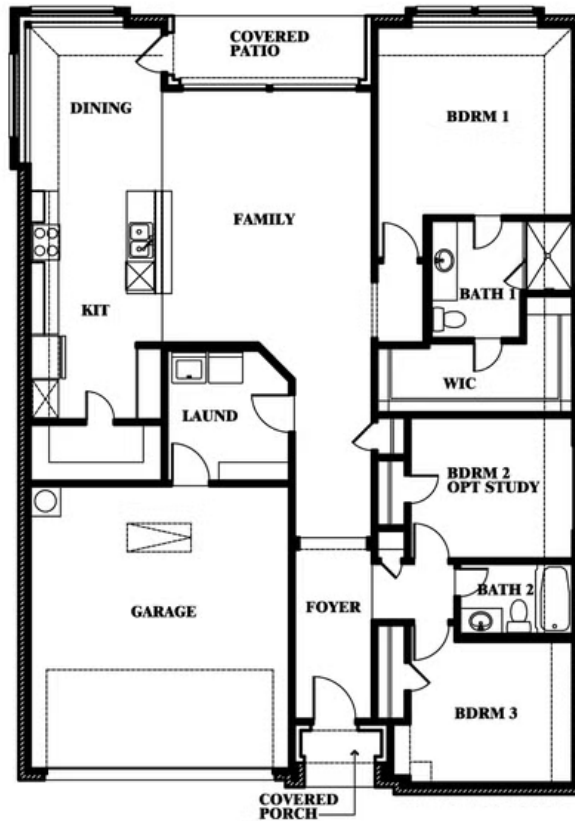

Camellia

HOMES FROM
\$304,990

ELEMENTS SERIES

STAR RANCH

1012 BRENHAM DRIVE, GODLEY, TX 76044

1,672
SQUARE FEET

3
BEDROOMS

2.0
BATHROOMS

2
CAR GARAGE

ELEVATION A

ELEVATION B

ELEVATION BS

Camellia

STAR RANCH

1012 BRENHAM DRIVE, GODLEY, TX 76044

Camellia

This brochure is for general informational purposes and is to be used as a guide only. Changes may be made during the development process and floorplans, dimensions, fixtures, fittings, finishes and specifications are subject to change without notice. Window placement, balcony configuration, wardrobe sizes and living areas may vary slightly within each plan type. EQUAL HOUSING OPPORTUNITY