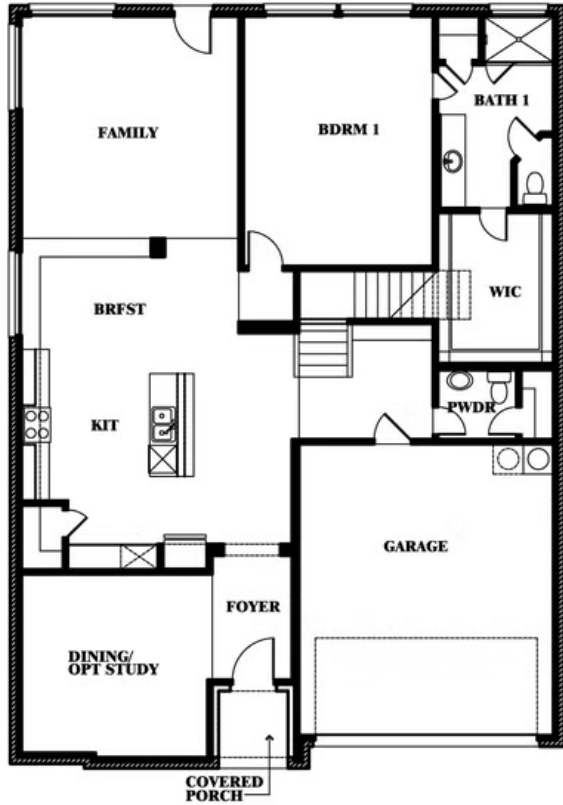

Woodrose

HOMES FROM
\$374,990

ELEMENTS SERIES

STAR RANCH ELEMENTS

1012 BRENHAM DRIVE, GODLEY, TX 76044

3,056
SQUARE FEET

4
BEDROOMS

2.5
BATHROOMS

2
CAR GARAGE

ELEVATION A

ELEVATION B

ELEVATION B

ELEVATION BS

ELEVATION BS

ELEVATION C

ELEVATION C

Woodrose

STAR RANCH ELEMENTS

1012 BRENHAM DRIVE, GODLEY, TX 76044

Woodrose

This brochure is for general informational purposes and is to be used as a guide only. Changes may be made during the development process and floorplans, dimensions, fixtures, fittings, finishes and specifications are subject to change without notice. Window placement, balcony configuration, wardrobe sizes and living areas may vary slightly within each plan type. EQUAL HOUSING OPPORTUNITY

EQUAL HOUSING OPPORTUNITY

Woodrose

STAR RANCH ELEMENTS

1012 BRENHAM DRIVE, GODLEY, TX 76044

Woodrose Opt. Media Room

This brochure is for general informational purposes and is to be used as a guide only. Changes may be made during the development process and floorplans, dimensions, fixtures, fittings, finishes and specifications are subject to change without notice. Window placement, balcony configuration, wardrobe sizes and living areas may vary slightly within each plan type. EQUAL HOUSING OPPORTUNITY