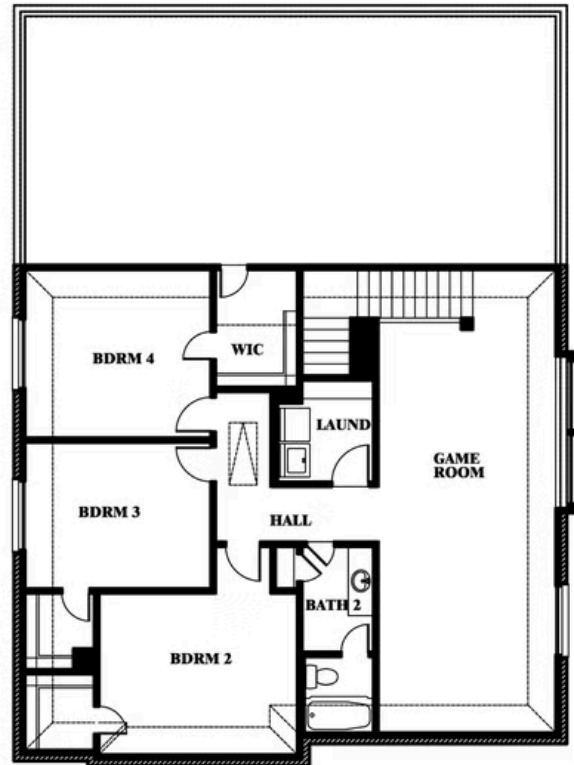

Woodrose

HOMES FROM
\$374,990

ELEMENTS SERIES

STAR RANCH ELEMENTS

1012 BRENHAM DRIVE, GODLEY, TX 76044

3,056
SQUARE FEET

4
BEDROOMS

2.5
BATHROOMS

2
CAR GARAGE

ELEVATION A

ELEVATION B

ELEVATION B

ELEVATION BS

ELEVATION BS

ELEVATION C

ELEVATION C

Woodrose

STAR RANCH ELEMENTS

1012 BRENHAM DRIVE, GODLEY, TX 76044

Woodrose

This brochure is for general informational purposes and is to be used as a guide only. Changes may be made during the development process and floorplans, dimensions, fixtures, fittings, finishes and specifications are subject to change without notice. Window placement, balcony configuration, wardrobe sizes and living areas may vary slightly within each plan type. EQUAL HOUSING OPPORTUNITY

EQUAL HOUSING OPPORTUNITY

Woodrose

STAR RANCH ELEMENTS

1012 BRENHAM DRIVE, GODLEY, TX 76044

Woodrose Opt. Media Room

This brochure is for general informational purposes and is to be used as a guide only. Changes may be made during the development process and floorplans, dimensions, fixtures, fittings, finishes and specifications are subject to change without notice. Window placement, balcony configuration, wardrobe sizes and living areas may vary slightly within each plan type. EQUAL HOUSING OPPORTUNITY