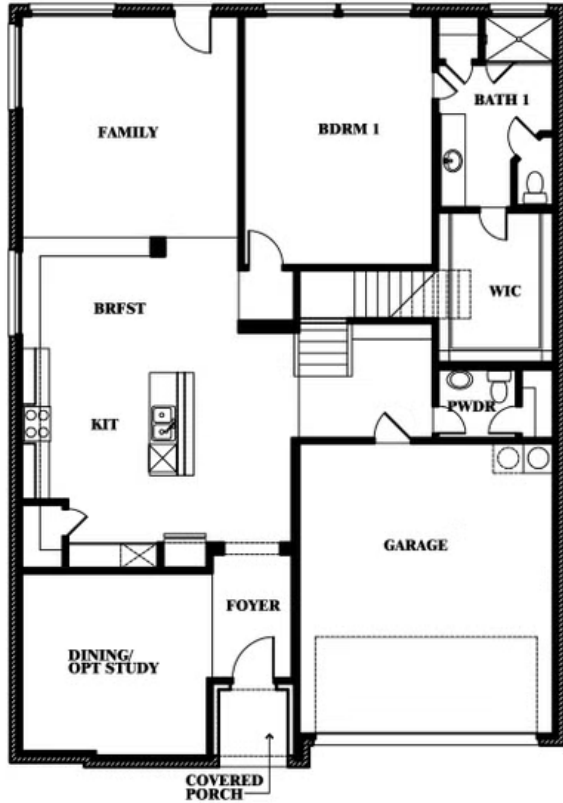

EQUAL HOUSING OPPORTUNITY

Woodrose

STAR RANCH ELEMENTS

1012 BRENHAM DRIVE, GODLEY, TX 76044

Woodrose Opt. Bed 5 & Bath 3

This brochure is for general informational purposes and is to be used as a guide only. Changes may be made during the development process and floorplans, dimensions, fixtures, fittings, finishes and specifications are subject to change without notice. Window placement, balcony configuration, wardrobe sizes and living areas may vary slightly within each plan type. EQUAL HOUSING OPPORTUNITY

EQUAL HOUSING OPPORTUNITY

Woodrose

STAR RANCH ELEMENTS

1012 BRENHAM DRIVE, GODLEY, TX 76044

Woodrose Opt. Bed 6 & Bath 4 Downstairs

This brochure is for general informational purposes and is to be used as a guide only. Changes may be made during the development process and floorplans, dimensions, fixtures, fittings, finishes and specifications are subject to change without notice. Window placement, balcony configuration, wardrobe sizes and living areas may vary slightly within each plan type. EQUAL HOUSING OPPORTUNITY

EQUAL HOUSING OPPORTUNITY

Woodrose

STAR RANCH ELEMENTS

1012 BRENHAM DRIVE, GODLEY, TX 76044

Woodrose Opt. Bath 3 Upstairs

This brochure is for general informational purposes and is to be used as a guide only. Changes may be made during the development process and floorplans, dimensions, fixtures, fittings, finishes and specifications are subject to change without notice. Window placement, balcony configuration, wardrobe sizes and living areas may vary slightly within each plan type. EQUAL HOUSING OPPORTUNITY