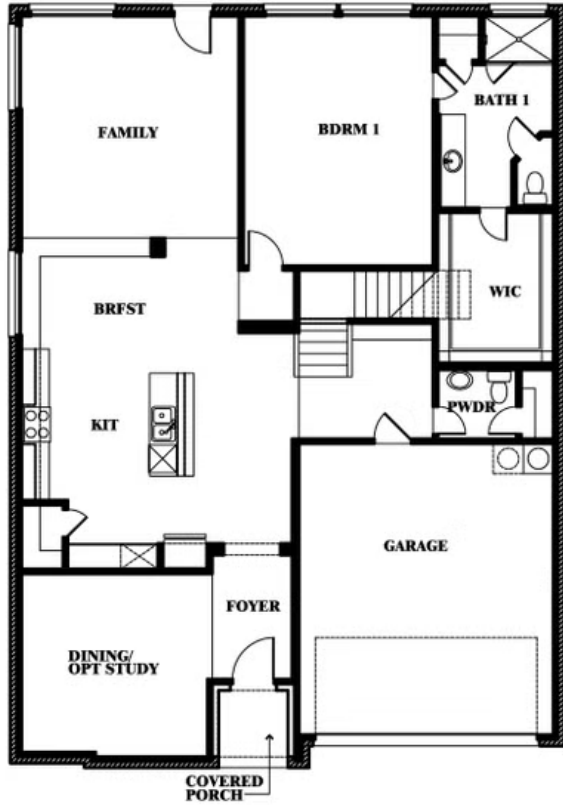

Woodrose

STAR RANCH ELEMENTS

1012 BRENHAM DRIVE, GODLEY, TX 76044

Woodrose

This brochure is for general informational purposes and is to be used as a guide only. Changes may be made during the development process and floorplans, dimensions, fixtures, fittings, finishes and specifications are subject to change without notice. Window placement, balcony configuration, wardrobe sizes and living areas may vary slightly within each plan type. EQUAL HOUSING OPPORTUNITY

EQUAL HOUSING OPPORTUNITY

Woodrose

STAR RANCH ELEMENTS

1012 BRENHAM DRIVE, GODLEY, TX 76044

Woodrose Opt. Media Room

This brochure is for general informational purposes and is to be used as a guide only. Changes may be made during the development process and floorplans, dimensions, fixtures, fittings, finishes and specifications are subject to change without notice. Window placement, balcony configuration, wardrobe sizes and living areas may vary slightly within each plan type. EQUAL HOUSING OPPORTUNITY

EQUAL HOUSING OPPORTUNITY

Woodrose

STAR RANCH ELEMENTS

1012 BRENHAM DRIVE, GODLEY, TX 76044

Woodrose Opt. Bed 5 & Bath 3

This brochure is for general informational purposes and is to be used as a guide only. Changes may be made during the development process and floorplans, dimensions, fixtures, fittings, finishes and specifications are subject to change without notice. Window placement, balcony configuration, wardrobe sizes and living areas may vary slightly within each plan type. EQUAL HOUSING OPPORTUNITY