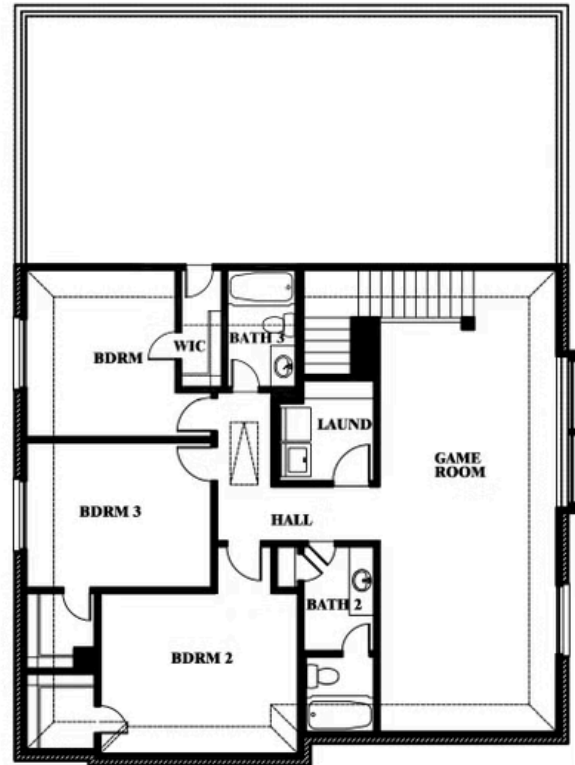

EQUAL HOUSING OPPORTUNITY

Woodrose

STAR RANCH ELEMENTS

1012 BRENHAM DRIVE, GODLEY, TX 76044

Woodrose Opt. Bed 5 & Bath 3

This brochure is for general informational purposes and is to be used as a guide only. Changes may be made during the development process and floorplans, dimensions, fixtures, fittings, finishes and specifications are subject to change without notice. Window placement, balcony configuration, wardrobe sizes and living areas may vary slightly within each plan type. EQUAL HOUSING OPPORTUNITY

EQUAL HOUSING OPPORTUNITY

Woodrose

STAR RANCH ELEMENTS

1012 BRENHAM DRIVE, GODLEY, TX 76044

Woodrose Opt. Bed 6 & Bath 4 Downstairs

This brochure is for general informational purposes and is to be used as a guide only. Changes may be made during the development process and floorplans, dimensions, fixtures, fittings, finishes and specifications are subject to change without notice. Window placement, balcony configuration, wardrobe sizes and living areas may vary slightly within each plan type. EQUAL HOUSING OPPORTUNITY

EQUAL HOUSING OPPORTUNITY

Woodrose

STAR RANCH ELEMENTS

1012 BRENHAM DRIVE, GODLEY, TX 76044

Woodrose Opt. Bath 3 Upstairs

This brochure is for general informational purposes and is to be used as a guide only. Changes may be made during the development process and floorplans, dimensions, fixtures, fittings, finishes and specifications are subject to change without notice. Window placement, balcony configuration, wardrobe sizes and living areas may vary slightly within each plan type. EQUAL HOUSING OPPORTUNITY