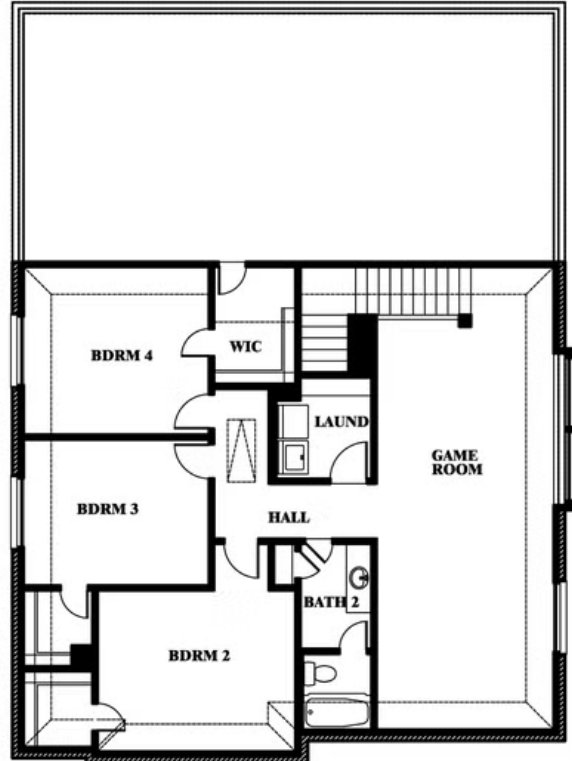

Woodrose

HOMES FROM
\$374,990

ELEMENTS SERIES

STAR RANCH ELEMENTS

1012 BRENHAM DRIVE, GODLEY, TX 76044

3,056
SQUARE FEET

4
BEDROOMS

2.5
BATHROOMS

2
CAR GARAGE

ELEVATION A

ELEVATION B

ELEVATION B

ELEVATION BS

ELEVATION BS

ELEVATION C

ELEVATION C

Woodrose

STAR RANCH ELEMENTS

1012 BRENHAM DRIVE, GODLEY, TX 76044

Woodrose

This brochure is for general informational purposes and is to be used as a guide only. Changes may be made during the development process and floorplans, dimensions, fixtures, fittings, finishes and specifications are subject to change without notice. Window placement, balcony configuration, wardrobe sizes and living areas may vary slightly within each plan type. EQUAL HOUSING OPPORTUNITY

EQUAL HOUSING OPPORTUNITY

Woodrose

STAR RANCH ELEMENTS

1012 BRENHAM DRIVE, GODLEY, TX 76044

Woodrose Opt. Media Room

This brochure is for general informational purposes and is to be used as a guide only. Changes may be made during the development process and floorplans, dimensions, fixtures, fittings, finishes and specifications are subject to change without notice. Window placement, balcony configuration, wardrobe sizes and living areas may vary slightly within each plan type. EQUAL HOUSING OPPORTUNITY