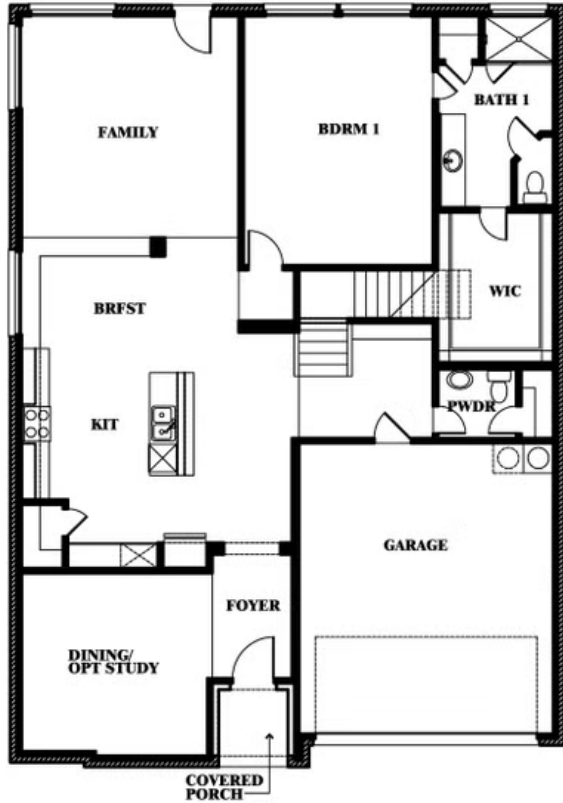

EQUAL HOUSING OPPORTUNITY

Woodrose

STAR RANCH ELEMENTS

1012 BRENHAM DRIVE, GODLEY, TX 76044

Woodrose Opt. Media Room

This brochure is for general informational purposes and is to be used as a guide only. Changes may be made during the development process and floorplans, dimensions, fixtures, fittings, finishes and specifications are subject to change without notice. Window placement, balcony configuration, wardrobe sizes and living areas may vary slightly within each plan type. EQUAL HOUSING OPPORTUNITY

EQUAL HOUSING OPPORTUNITY

Woodrose

STAR RANCH ELEMENTS

1012 BRENHAM DRIVE, GODLEY, TX 76044

Woodrose Opt. Bed 5 & Bath 3

This brochure is for general informational purposes and is to be used as a guide only. Changes may be made during the development process and floorplans, dimensions, fixtures, fittings, finishes and specifications are subject to change without notice. Window placement, balcony configuration, wardrobe sizes and living areas may vary slightly within each plan type. EQUAL HOUSING OPPORTUNITY

EQUAL HOUSING OPPORTUNITY

Woodrose

STAR RANCH ELEMENTS

1012 BRENHAM DRIVE, GODLEY, TX 76044

Woodrose Opt. Bed 6 & Bath 4 Downstairs

This brochure is for general informational purposes and is to be used as a guide only. Changes may be made during the development process and floorplans, dimensions, fixtures, fittings, finishes and specifications are subject to change without notice. Window placement, balcony configuration, wardrobe sizes and living areas may vary slightly within each plan type. EQUAL HOUSING OPPORTUNITY