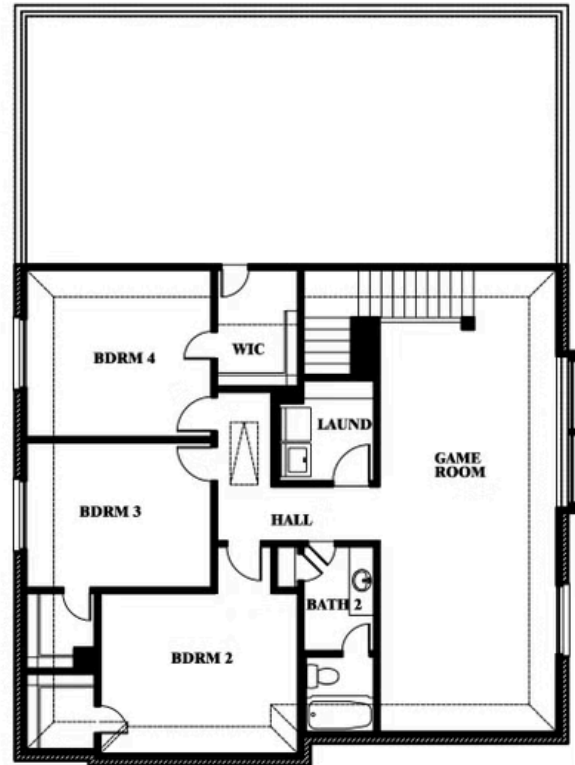

EQUAL HOUSING OPPORTUNITY

Woodrose

STAR RANCH ELEMENTS

1012 BRENHAM DRIVE, GODLEY, TX 76044

Woodrose Opt. Bed 5 & Bath 3

This brochure is for general informational purposes and is to be used as a guide only. Changes may be made during the development process and floorplans, dimensions, fixtures, fittings, finishes and specifications are subject to change without notice. Window placement, balcony configuration, wardrobe sizes and living areas may vary slightly within each plan type. EQUAL HOUSING OPPORTUNITY

EQUAL HOUSING OPPORTUNITY

Woodrose

STAR RANCH ELEMENTS

1012 BRENHAM DRIVE, GODLEY, TX 76044

Woodrose Opt. Bed 6 & Bath 4 Downstairs

This brochure is for general informational purposes and is to be used as a guide only. Changes may be made during the development process and floorplans, dimensions, fixtures, fittings, finishes and specifications are subject to change without notice. Window placement, balcony configuration, wardrobe sizes and living areas may vary slightly within each plan type. EQUAL HOUSING OPPORTUNITY

EQUAL HOUSING OPPORTUNITY

Woodrose

STAR RANCH ELEMENTS

1012 BRENHAM DRIVE, GODLEY, TX 76044

Woodrose Opt. Bath 3 Upstairs

This brochure is for general informational purposes and is to be used as a guide only. Changes may be made during the development process and floorplans, dimensions, fixtures, fittings, finishes and specifications are subject to change without notice. Window placement, balcony configuration, wardrobe sizes and living areas may vary slightly within each plan type. EQUAL HOUSING OPPORTUNITY