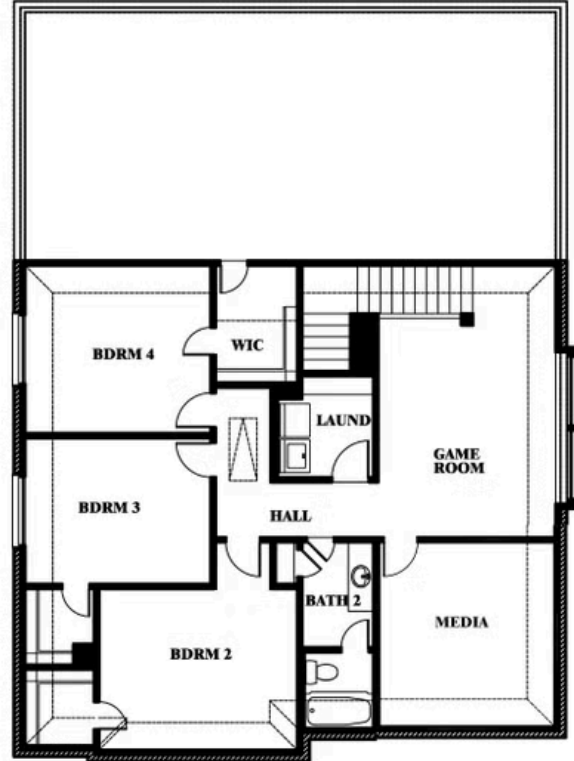

Woodrose

STAR RANCH ELEMENTS

1012 BRENHAM DRIVE, GODLEY, TX 76044

Woodrose

This brochure is for general informational purposes and is to be used as a guide only. Changes may be made during the development process and floorplans, dimensions, fixtures, fittings, finishes and specifications are subject to change without notice. Window placement, balcony configuration, wardrobe sizes and living areas may vary slightly within each plan type. EQUAL HOUSING OPPORTUNITY

EQUAL HOUSING OPPORTUNITY

Woodrose

STAR RANCH ELEMENTS

1012 BRENHAM DRIVE, GODLEY, TX 76044

Woodrose Opt. Media Room

This brochure is for general informational purposes and is to be used as a guide only. Changes may be made during the development process and floorplans, dimensions, fixtures, fittings, finishes and specifications are subject to change without notice. Window placement, balcony configuration, wardrobe sizes and living areas may vary slightly within each plan type. EQUAL HOUSING OPPORTUNITY

EQUAL HOUSING OPPORTUNITY

Woodrose

STAR RANCH ELEMENTS

1012 BRENHAM DRIVE, GODLEY, TX 76044

Woodrose Opt. Bed 5 & Bath 3

This brochure is for general informational purposes and is to be used as a guide only. Changes may be made during the development process and floorplans, dimensions, fixtures, fittings, finishes and specifications are subject to change without notice. Window placement, balcony configuration, wardrobe sizes and living areas may vary slightly within each plan type. EQUAL HOUSING OPPORTUNITY