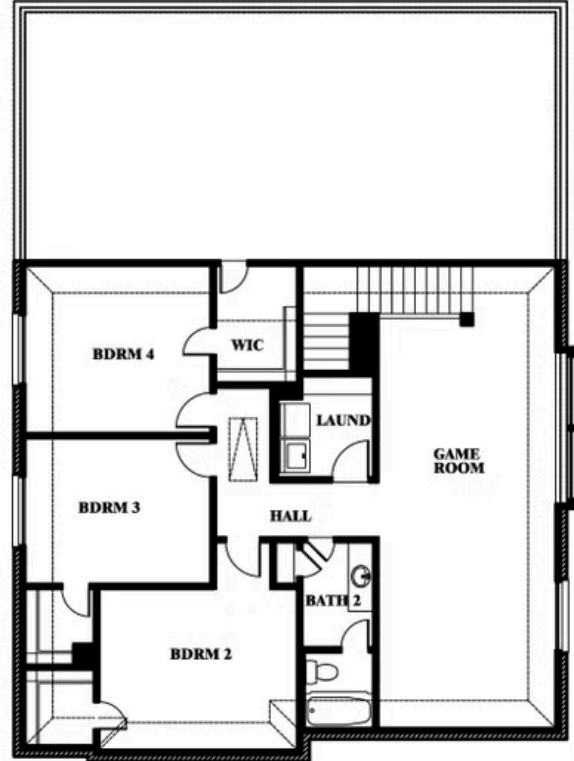

EQUAL HOUSING OPPORTUNITY

Woodrose

STAR RANCH ELEMENTS

1012 BRENHAM DRIVE, GODLEY, TX 76044

Woodrose Opt. Bed 5 & Bath 3

This brochure is for general informational purposes and is to be used as a guide only. Changes may be made during the development process and floorplans, dimensions, fixtures, fittings, finishes and specifications are subject to change without notice. Window placement, balcony configuration, wardrobe sizes and living areas may vary slightly within each plan type. EQUAL HOUSING OPPORTUNITY

EQUAL HOUSING OPPORTUNITY

Woodrose

STAR RANCH ELEMENTS

1012 BRENHAM DRIVE, GODLEY, TX 76044

Woodrose Opt. Bed 6 & Bath 4 Downstairs

This brochure is for general informational purposes and is to be used as a guide only. Changes may be made during the development process and floorplans, dimensions, fixtures, fittings, finishes and specifications are subject to change without notice. Window placement, balcony configuration, wardrobe sizes and living areas may vary slightly within each plan type. EQUAL HOUSING OPPORTUNITY

EQUAL HOUSING OPPORTUNITY

Woodrose

STAR RANCH ELEMENTS

1012 BRENHAM DRIVE, GODLEY, TX 76044

Woodrose Opt. Bath 3 Upstairs

This brochure is for general informational purposes and is to be used as a guide only. Changes may be made during the development process and floorplans, dimensions, fixtures, fittings, finishes and specifications are subject to change without notice. Window placement, balcony configuration, wardrobe sizes and living areas may vary slightly within each plan type. EQUAL HOUSING OPPORTUNITY