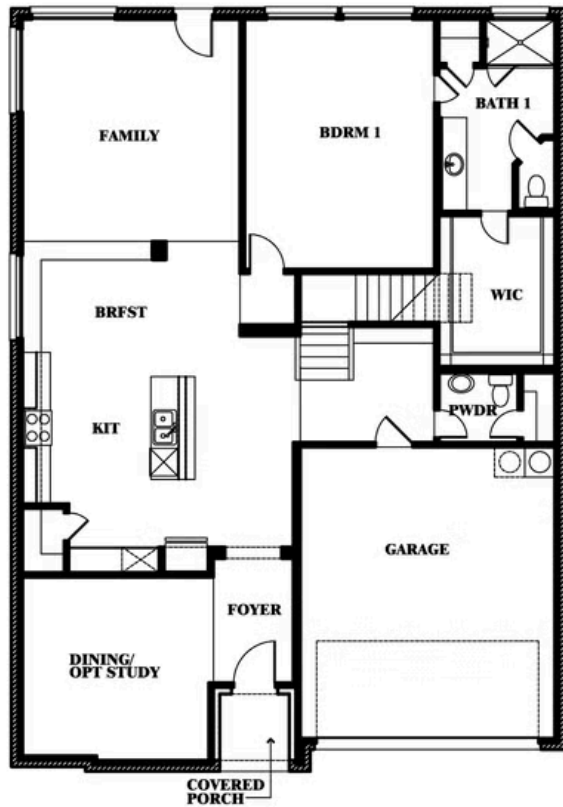

Woodrose

HOMES FROM
\$374,990

ELEMENTS SERIES

STAR RANCH ELEMENTS

1012 BRENHAM DRIVE, GODLEY, TX 76044

3,056
SQUARE FEET

4
BEDROOMS

2.5
BATHROOMS

2
CAR GARAGE

ELEVATION A

ELEVATION B

ELEVATION B

ELEVATION BS

ELEVATION BS

ELEVATION C

ELEVATION C

Woodrose

STAR RANCH ELEMENTS

1012 BRENHAM DRIVE, GODLEY, TX 76044

Woodrose

This brochure is for general informational purposes and is to be used as a guide only. Changes may be made during the development process and floorplans, dimensions, fixtures, fittings, finishes and specifications are subject to change without notice. Window placement, balcony configuration, wardrobe sizes and living areas may vary slightly within each plan type. EQUAL HOUSING OPPORTUNITY

EQUAL HOUSING OPPORTUNITY

Woodrose

STAR RANCH ELEMENTS

1012 BRENHAM DRIVE, GODLEY, TX 76044

Woodrose Opt. Media Room

This brochure is for general informational purposes and is to be used as a guide only. Changes may be made during the development process and floorplans, dimensions, fixtures, fittings, finishes and specifications are subject to change without notice. Window placement, balcony configuration, wardrobe sizes and living areas may vary slightly within each plan type. EQUAL HOUSING OPPORTUNITY