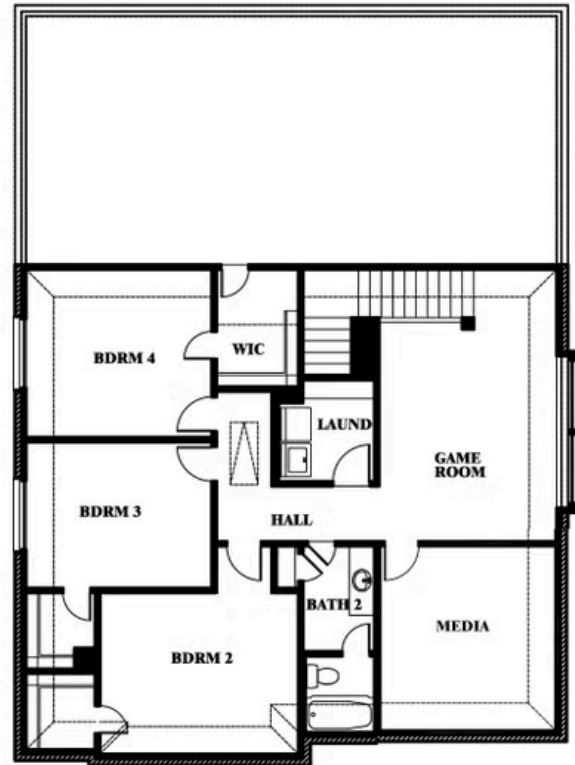

Woodrose

STAR RANCH ELEMENTS

1012 BRENHAM DRIVE, GODLEY, TX 76044

Woodrose

This brochure is for general informational purposes and is to be used as a guide only. Changes may be made during the development process and floorplans, dimensions, fixtures, fittings, finishes and specifications are subject to change without notice. Window placement, balcony configuration, wardrobe sizes and living areas may vary slightly within each plan type. EQUAL HOUSING OPPORTUNITY

EQUAL HOUSING OPPORTUNITY

Woodrose

STAR RANCH ELEMENTS

1012 BRENHAM DRIVE, GODLEY, TX 76044

Woodrose Opt. Media Room

This brochure is for general informational purposes and is to be used as a guide only. Changes may be made during the development process and floorplans, dimensions, fixtures, fittings, finishes and specifications are subject to change without notice. Window placement, balcony configuration, wardrobe sizes and living areas may vary slightly within each plan type. EQUAL HOUSING OPPORTUNITY

EQUAL HOUSING OPPORTUNITY

Woodrose

STAR RANCH ELEMENTS

1012 BRENHAM DRIVE, GODLEY, TX 76044

Woodrose Opt. Bed 5 & Bath 3

This brochure is for general informational purposes and is to be used as a guide only. Changes may be made during the development process and floorplans, dimensions, fixtures, fittings, finishes and specifications are subject to change without notice. Window placement, balcony configuration, wardrobe sizes and living areas may vary slightly within each plan type. EQUAL HOUSING OPPORTUNITY