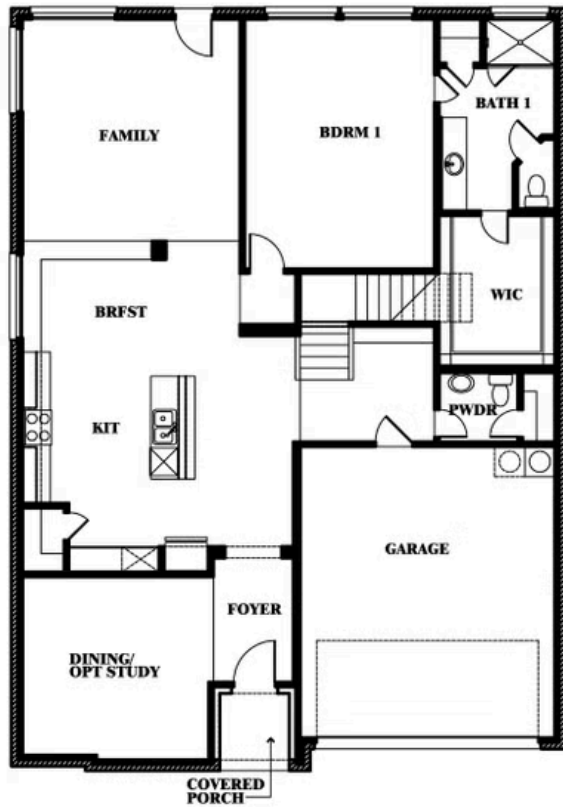

EQUAL HOUSING OPPORTUNITY

Woodrose

STAR RANCH ELEMENTS

1012 BRENHAM DRIVE, GODLEY, TX 76044

Woodrose Opt. Bed 5 & Bath 3

This brochure is for general informational purposes and is to be used as a guide only. Changes may be made during the development process and floorplans, dimensions, fixtures, fittings, finishes and specifications are subject to change without notice. Window placement, balcony configuration, wardrobe sizes and living areas may vary slightly within each plan type. EQUAL HOUSING OPPORTUNITY

EQUAL HOUSING OPPORTUNITY

Woodrose

STAR RANCH ELEMENTS

1012 BRENHAM DRIVE, GODLEY, TX 76044

Woodrose Opt. Bed 6 & Bath 4 Downstairs

This brochure is for general informational purposes and is to be used as a guide only. Changes may be made during the development process and floorplans, dimensions, fixtures, fittings, finishes and specifications are subject to change without notice. Window placement, balcony configuration, wardrobe sizes and living areas may vary slightly within each plan type. EQUAL HOUSING OPPORTUNITY

EQUAL HOUSING OPPORTUNITY

Woodrose

STAR RANCH ELEMENTS

1012 BRENHAM DRIVE, GODLEY, TX 76044

Woodrose Opt. Bath 3 Upstairs

This brochure is for general informational purposes and is to be used as a guide only. Changes may be made during the development process and floorplans, dimensions, fixtures, fittings, finishes and specifications are subject to change without notice. Window placement, balcony configuration, wardrobe sizes and living areas may vary slightly within each plan type. EQUAL HOUSING OPPORTUNITY