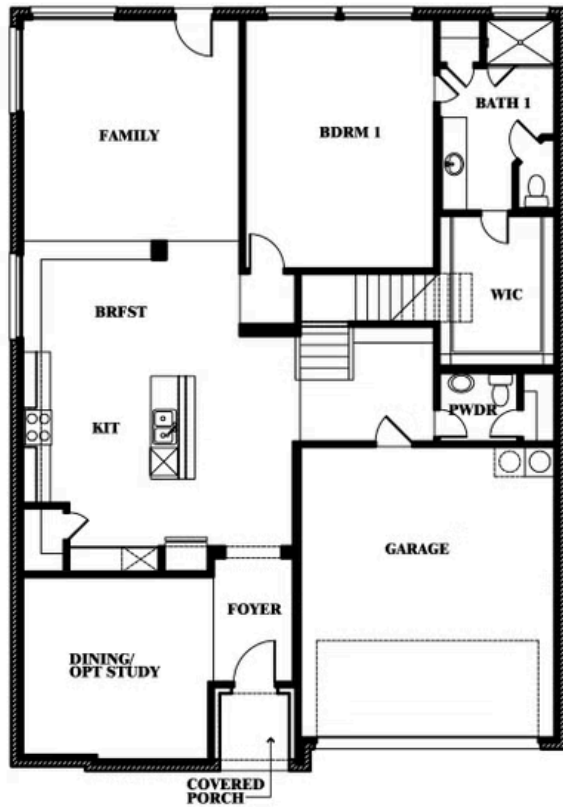

Woodrose

STAR RANCH ELEMENTS

1012 BRENHAM DRIVE, GODLEY, TX 76044

Woodrose

This brochure is for general informational purposes and is to be used as a guide only. Changes may be made during the development process and floorplans, dimensions, fixtures, fittings, finishes and specifications are subject to change without notice. Window placement, balcony configuration, wardrobe sizes and living areas may vary slightly within each plan type. EQUAL HOUSING OPPORTUNITY

EQUAL HOUSING OPPORTUNITY

Woodrose

STAR RANCH ELEMENTS

1012 BRENHAM DRIVE, GODLEY, TX 76044

Woodrose Opt. Media Room

This brochure is for general informational purposes and is to be used as a guide only. Changes may be made during the development process and floorplans, dimensions, fixtures, fittings, finishes and specifications are subject to change without notice. Window placement, balcony configuration, wardrobe sizes and living areas may vary slightly within each plan type. EQUAL HOUSING OPPORTUNITY

EQUAL HOUSING OPPORTUNITY

Woodrose

STAR RANCH ELEMENTS

1012 BRENHAM DRIVE, GODLEY, TX 76044

Woodrose Opt. Bed 5 & Bath 3

This brochure is for general informational purposes and is to be used as a guide only. Changes may be made during the development process and floorplans, dimensions, fixtures, fittings, finishes and specifications are subject to change without notice. Window placement, balcony configuration, wardrobe sizes and living areas may vary slightly within each plan type. EQUAL HOUSING OPPORTUNITY