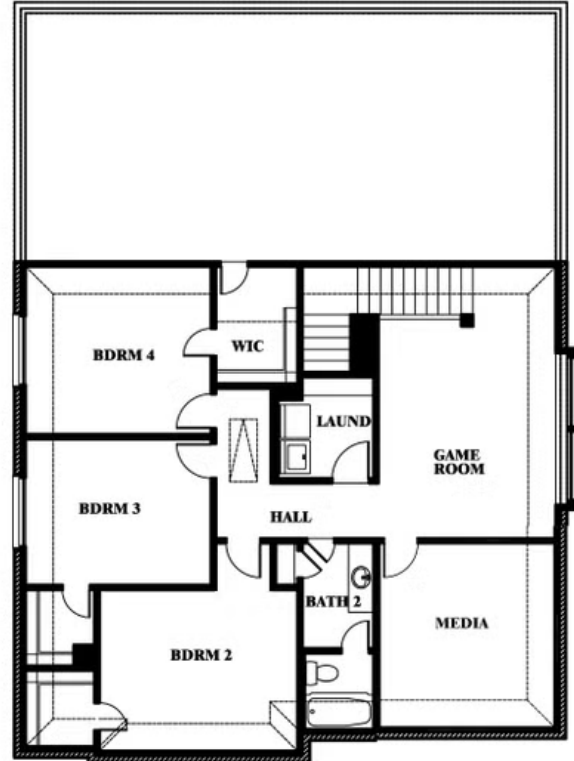

Woodrose

STAR RANCH ELEMENTS

1012 BRENHAM DRIVE, GODLEY, TX 76044

Woodrose

This brochure is for general informational purposes and is to be used as a guide only. Changes may be made during the development process and floorplans, dimensions, fixtures, fittings, finishes and specifications are subject to change without notice. Window placement, balcony configuration, wardrobe sizes and living areas may vary slightly within each plan type. EQUAL HOUSING OPPORTUNITY

EQUAL HOUSING OPPORTUNITY

Woodrose

STAR RANCH ELEMENTS

1012 BRENHAM DRIVE, GODLEY, TX 76044

Woodrose Opt. Media Room

This brochure is for general informational purposes and is to be used as a guide only. Changes may be made during the development process and floorplans, dimensions, fixtures, fittings, finishes and specifications are subject to change without notice. Window placement, balcony configuration, wardrobe sizes and living areas may vary slightly within each plan type. EQUAL HOUSING OPPORTUNITY

EQUAL HOUSING OPPORTUNITY

Woodrose

STAR RANCH ELEMENTS

1012 BRENHAM DRIVE, GODLEY, TX 76044

Woodrose Opt. Bed 5 & Bath 3

This brochure is for general informational purposes and is to be used as a guide only. Changes may be made during the development process and floorplans, dimensions, fixtures, fittings, finishes and specifications are subject to change without notice. Window placement, balcony configuration, wardrobe sizes and living areas may vary slightly within each plan type. EQUAL HOUSING OPPORTUNITY