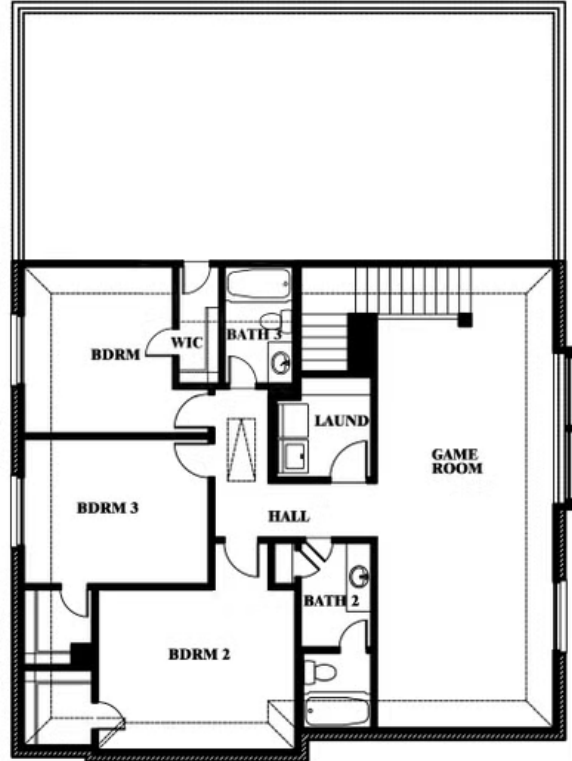

EQUAL HOUSING OPPORTUNITY

Woodrose

STAR RANCH ELEMENTS

1012 BRENHAM DRIVE, GODLEY, TX 76044

Woodrose Opt. Bed 5 & Bath 3

This brochure is for general informational purposes and is to be used as a guide only. Changes may be made during the development process and floorplans, dimensions, fixtures, fittings, finishes and specifications are subject to change without notice. Window placement, balcony configuration, wardrobe sizes and living areas may vary slightly within each plan type. EQUAL HOUSING OPPORTUNITY

EQUAL HOUSING OPPORTUNITY

Woodrose

STAR RANCH ELEMENTS

1012 BRENHAM DRIVE, GODLEY, TX 76044

Woodrose Opt. Bed 6 & Bath 4 Downstairs

This brochure is for general informational purposes and is to be used as a guide only. Changes may be made during the development process and floorplans, dimensions, fixtures, fittings, finishes and specifications are subject to change without notice. Window placement, balcony configuration, wardrobe sizes and living areas may vary slightly within each plan type. EQUAL HOUSING OPPORTUNITY

EQUAL HOUSING OPPORTUNITY

Woodrose

STAR RANCH ELEMENTS

1012 BRENHAM DRIVE, GODLEY, TX 76044

Woodrose Opt. Bath 3 Upstairs

This brochure is for general informational purposes and is to be used as a guide only. Changes may be made during the development process and floorplans, dimensions, fixtures, fittings, finishes and specifications are subject to change without notice. Window placement, balcony configuration, wardrobe sizes and living areas may vary slightly within each plan type. EQUAL HOUSING OPPORTUNITY