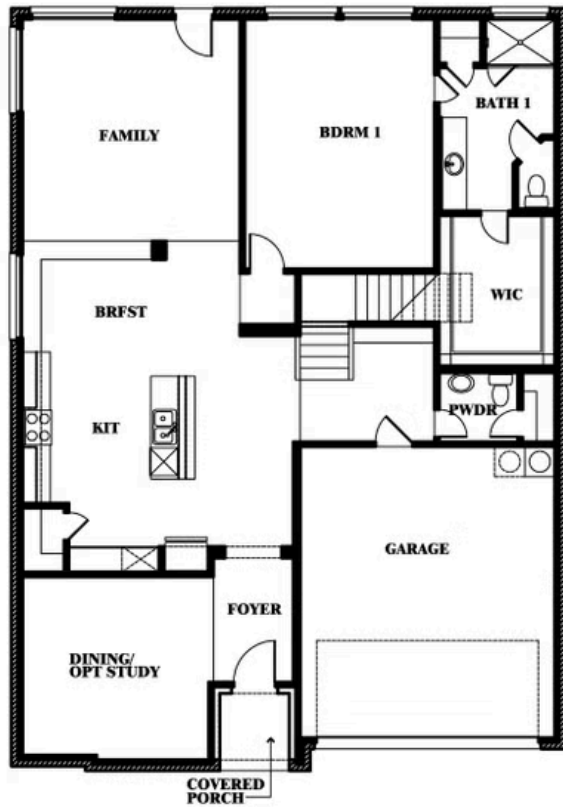

EQUAL HOUSING OPPORTUNITY

Woodrose

STAR RANCH ELEMENTS

1012 BRENHAM DRIVE, GODLEY, TX 76044

Woodrose Opt. Media Room

This brochure is for general informational purposes and is to be used as a guide only. Changes may be made during the development process and floorplans, dimensions, fixtures, fittings, finishes and specifications are subject to change without notice. Window placement, balcony configuration, wardrobe sizes and living areas may vary slightly within each plan type. EQUAL HOUSING OPPORTUNITY

EQUAL HOUSING OPPORTUNITY

Woodrose

STAR RANCH ELEMENTS

1012 BRENHAM DRIVE, GODLEY, TX 76044

Woodrose Opt. Bed 5 & Bath 3

This brochure is for general informational purposes and is to be used as a guide only. Changes may be made during the development process and floorplans, dimensions, fixtures, fittings, finishes and specifications are subject to change without notice. Window placement, balcony configuration, wardrobe sizes and living areas may vary slightly within each plan type. EQUAL HOUSING OPPORTUNITY

EQUAL HOUSING OPPORTUNITY

Woodrose

STAR RANCH ELEMENTS

1012 BRENHAM DRIVE, GODLEY, TX 76044

Woodrose Opt. Bed 6 & Bath 4 Downstairs

This brochure is for general informational purposes and is to be used as a guide only. Changes may be made during the development process and floorplans, dimensions, fixtures, fittings, finishes and specifications are subject to change without notice. Window placement, balcony configuration, wardrobe sizes and living areas may vary slightly within each plan type. EQUAL HOUSING OPPORTUNITY