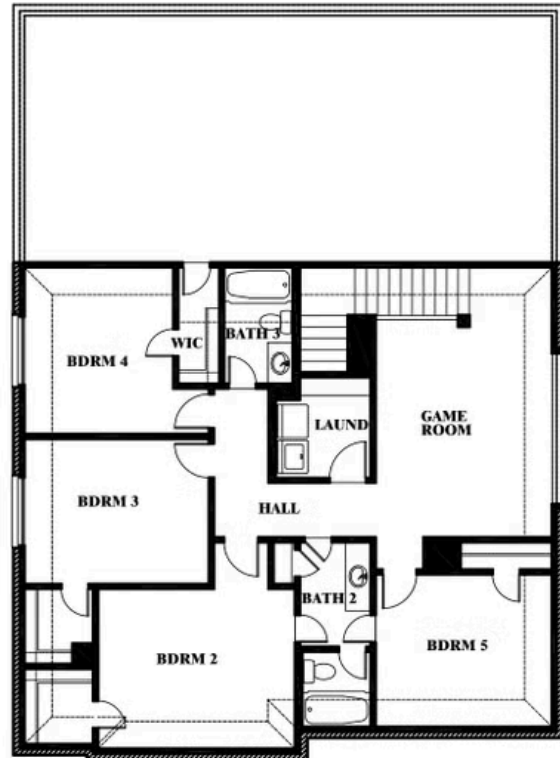

EQUAL HOUSING OPPORTUNITY

Woodrose

STAR RANCH ELEMENTS

1012 BRENHAM DRIVE, GODLEY, TX 76044

Woodrose Opt. Media Room

This brochure is for general informational purposes and is to be used as a guide only. Changes may be made during the development process and floorplans, dimensions, fixtures, fittings, finishes and specifications are subject to change without notice. Window placement, balcony configuration, wardrobe sizes and living areas may vary slightly within each plan type. EQUAL HOUSING OPPORTUNITY

EQUAL HOUSING OPPORTUNITY

Woodrose

STAR RANCH ELEMENTS

1012 BRENHAM DRIVE, GODLEY, TX 76044

Woodrose Opt. Bed 5 & Bath 3

This brochure is for general informational purposes and is to be used as a guide only. Changes may be made during the development process and floorplans, dimensions, fixtures, fittings, finishes and specifications are subject to change without notice. Window placement, balcony configuration, wardrobe sizes and living areas may vary slightly within each plan type. EQUAL HOUSING OPPORTUNITY

EQUAL HOUSING OPPORTUNITY

Woodrose

STAR RANCH ELEMENTS

1012 BRENHAM DRIVE, GODLEY, TX 76044

Woodrose Opt. Bed 6 & Bath 4 Downstairs

This brochure is for general informational purposes and is to be used as a guide only. Changes may be made during the development process and floorplans, dimensions, fixtures, fittings, finishes and specifications are subject to change without notice. Window placement, balcony configuration, wardrobe sizes and living areas may vary slightly within each plan type. EQUAL HOUSING OPPORTUNITY