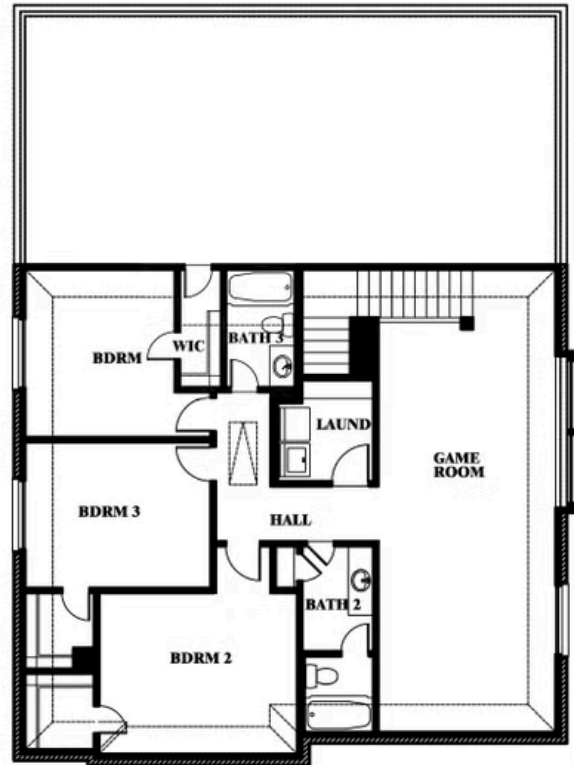

EQUAL HOUSING OPPORTUNITY

Woodrose

STAR RANCH ELEMENTS

1012 BRENHAM DRIVE, GODLEY, TX 76044

Woodrose Opt. Bed 5 & Bath 3

This brochure is for general informational purposes and is to be used as a guide only. Changes may be made during the development process and floorplans, dimensions, fixtures, fittings, finishes and specifications are subject to change without notice. Window placement, balcony configuration, wardrobe sizes and living areas may vary slightly within each plan type. EQUAL HOUSING OPPORTUNITY

EQUAL HOUSING OPPORTUNITY

Woodrose

STAR RANCH ELEMENTS

1012 BRENHAM DRIVE, GODLEY, TX 76044

Woodrose Opt. Bed 6 & Bath 4 Downstairs

This brochure is for general informational purposes and is to be used as a guide only. Changes may be made during the development process and floorplans, dimensions, fixtures, fittings, finishes and specifications are subject to change without notice. Window placement, balcony configuration, wardrobe sizes and living areas may vary slightly within each plan type. EQUAL HOUSING OPPORTUNITY

EQUAL HOUSING OPPORTUNITY

Woodrose

STAR RANCH ELEMENTS

1012 BRENHAM DRIVE, GODLEY, TX 76044

Woodrose Opt. Bath 3 Upstairs

This brochure is for general informational purposes and is to be used as a guide only. Changes may be made during the development process and floorplans, dimensions, fixtures, fittings, finishes and specifications are subject to change without notice. Window placement, balcony configuration, wardrobe sizes and living areas may vary slightly within each plan type. EQUAL HOUSING OPPORTUNITY