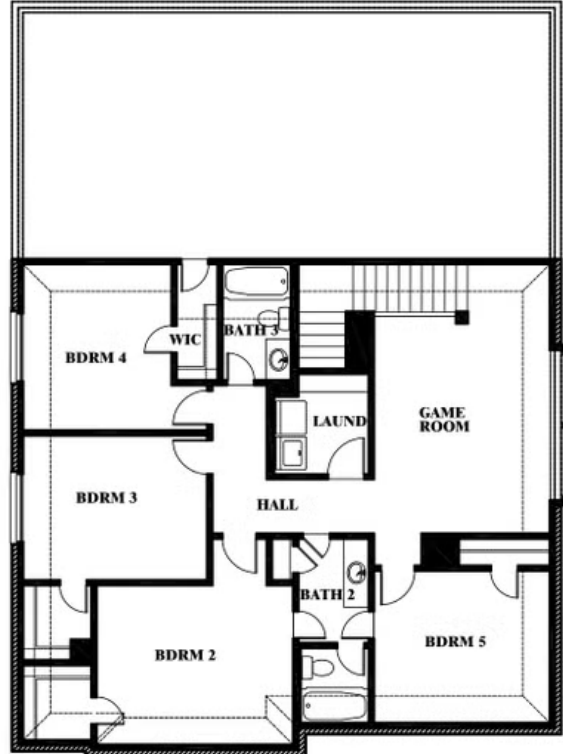

EQUAL HOUSING OPPORTUNITY

Woodrose

STAR RANCH ELEMENTS

1012 BRENHAM DRIVE, GODLEY, TX 76044

Woodrose Opt. Media Room

This brochure is for general informational purposes and is to be used as a guide only. Changes may be made during the development process and floorplans, dimensions, fixtures, fittings, finishes and specifications are subject to change without notice. Window placement, balcony configuration, wardrobe sizes and living areas may vary slightly within each plan type. EQUAL HOUSING OPPORTUNITY

EQUAL HOUSING OPPORTUNITY

Woodrose

STAR RANCH ELEMENTS

1012 BRENHAM DRIVE, GODLEY, TX 76044

Woodrose Opt. Bed 5 & Bath 3

This brochure is for general informational purposes and is to be used as a guide only. Changes may be made during the development process and floorplans, dimensions, fixtures, fittings, finishes and specifications are subject to change without notice. Window placement, balcony configuration, wardrobe sizes and living areas may vary slightly within each plan type. EQUAL HOUSING OPPORTUNITY

EQUAL HOUSING OPPORTUNITY

Woodrose

STAR RANCH ELEMENTS

1012 BRENHAM DRIVE, GODLEY, TX 76044

Woodrose Opt. Bed 6 & Bath 4 Downstairs

This brochure is for general informational purposes and is to be used as a guide only. Changes may be made during the development process and floorplans, dimensions, fixtures, fittings, finishes and specifications are subject to change without notice. Window placement, balcony configuration, wardrobe sizes and living areas may vary slightly within each plan type. EQUAL HOUSING OPPORTUNITY