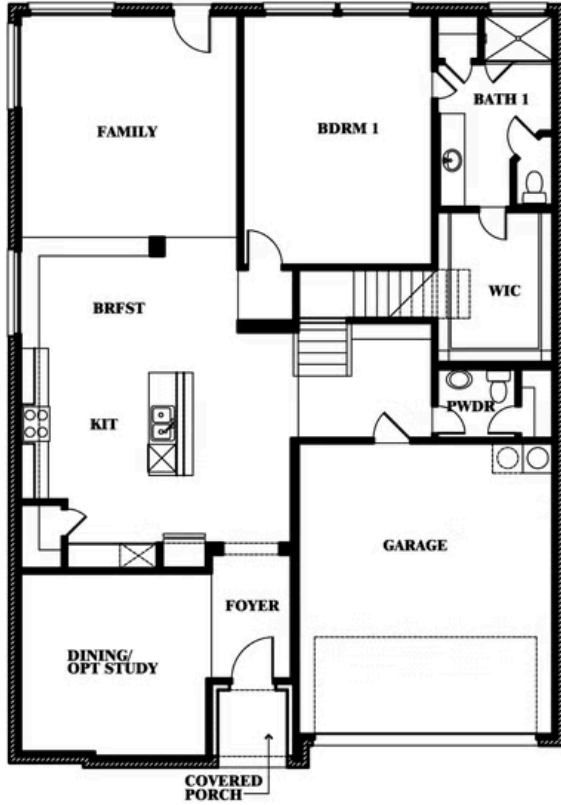

Woodrose

HOMES FROM
\$374,990

ELEMENTS SERIES

STAR RANCH ELEMENTS

1012 BRENHAM DRIVE, GODLEY, TX 76044

3,056
SQUARE FEET

4
BEDROOMS

2.5
BATHROOMS

2
CAR GARAGE

ELEVATION A

ELEVATION B

ELEVATION B

ELEVATION BS

ELEVATION BS

ELEVATION C

ELEVATION C

Woodrose

STAR RANCH ELEMENTS

1012 BRENHAM DRIVE, GODLEY, TX 76044

Woodrose

This brochure is for general informational purposes and is to be used as a guide only. Changes may be made during the development process and floorplans, dimensions, fixtures, fittings, finishes and specifications are subject to change without notice. Window placement, balcony configuration, wardrobe sizes and living areas may vary slightly within each plan type. EQUAL HOUSING OPPORTUNITY

EQUAL HOUSING OPPORTUNITY

Woodrose

STAR RANCH ELEMENTS

1012 BRENHAM DRIVE, GODLEY, TX 76044

Woodrose Opt. Media Room

This brochure is for general informational purposes and is to be used as a guide only. Changes may be made during the development process and floorplans, dimensions, fixtures, fittings, finishes and specifications are subject to change without notice. Window placement, balcony configuration, wardrobe sizes and living areas may vary slightly within each plan type. EQUAL HOUSING OPPORTUNITY