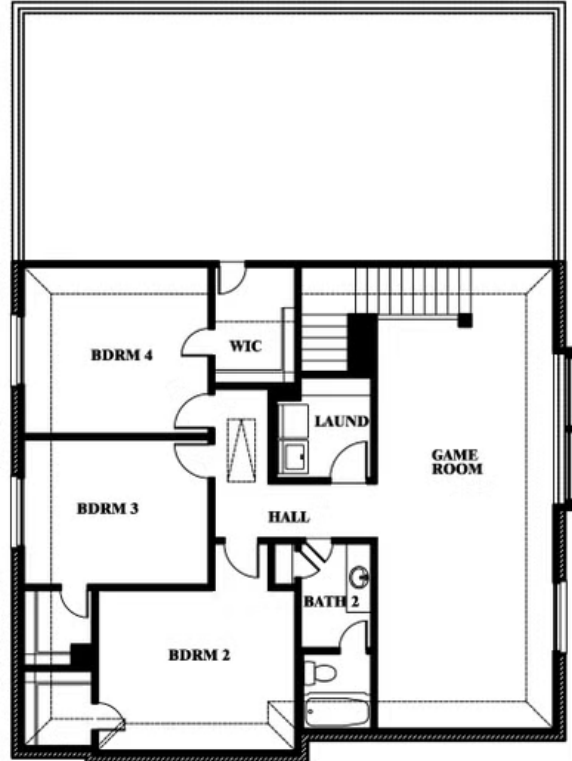

EQUAL HOUSING OPPORTUNITY

Woodrose

STAR RANCH ELEMENTS

1012 BRENHAM DRIVE, GODLEY, TX 76044

Woodrose Opt. Bed 5 & Bath 3

This brochure is for general informational purposes and is to be used as a guide only. Changes may be made during the development process and floorplans, dimensions, fixtures, fittings, finishes and specifications are subject to change without notice. Window placement, balcony configuration, wardrobe sizes and living areas may vary slightly within each plan type. EQUAL HOUSING OPPORTUNITY

EQUAL HOUSING OPPORTUNITY

Woodrose

STAR RANCH ELEMENTS

1012 BRENHAM DRIVE, GODLEY, TX 76044

Woodrose Opt. Bed 6 & Bath 4 Downstairs

This brochure is for general informational purposes and is to be used as a guide only. Changes may be made during the development process and floorplans, dimensions, fixtures, fittings, finishes and specifications are subject to change without notice. Window placement, balcony configuration, wardrobe sizes and living areas may vary slightly within each plan type. EQUAL HOUSING OPPORTUNITY

EQUAL HOUSING OPPORTUNITY

Woodrose

STAR RANCH ELEMENTS

1012 BRENHAM DRIVE, GODLEY, TX 76044

Woodrose Opt. Bath 3 Upstairs

This brochure is for general informational purposes and is to be used as a guide only. Changes may be made during the development process and floorplans, dimensions, fixtures, fittings, finishes and specifications are subject to change without notice. Window placement, balcony configuration, wardrobe sizes and living areas may vary slightly within each plan type. EQUAL HOUSING OPPORTUNITY