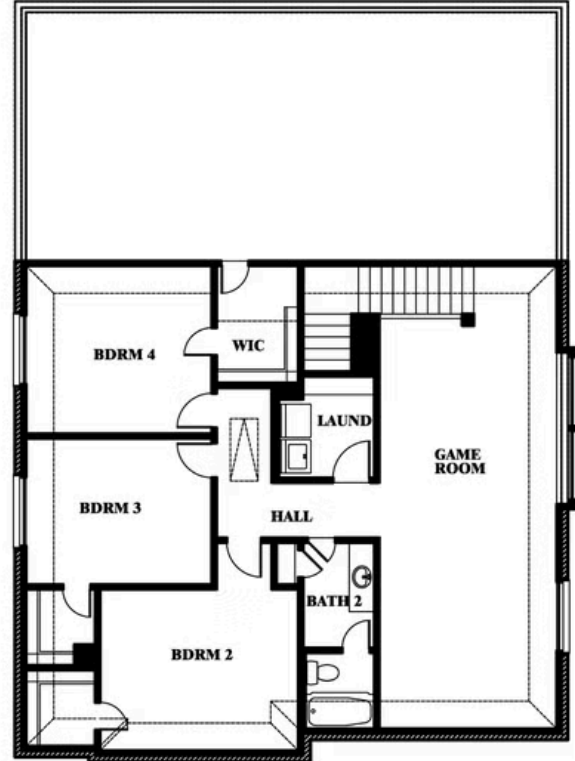

Woodrose

HOMES FROM
\$374,990

ELEMENTS SERIES

STAR RANCH ELEMENTS

1012 BRENHAM DRIVE, GODLEY, TX 76044

3,056
SQUARE FEET

4
BEDROOMS

2.5
BATHROOMS

2
CAR GARAGE

ELEVATION A

ELEVATION B

ELEVATION B

ELEVATION BS

ELEVATION BS

ELEVATION C

ELEVATION C

Woodrose

STAR RANCH ELEMENTS

1012 BRENHAM DRIVE, GODLEY, TX 76044

Woodrose

This brochure is for general informational purposes and is to be used as a guide only. Changes may be made during the development process and floorplans, dimensions, fixtures, fittings, finishes and specifications are subject to change without notice. Window placement, balcony configuration, wardrobe sizes and living areas may vary slightly within each plan type. EQUAL HOUSING OPPORTUNITY

EQUAL HOUSING OPPORTUNITY

Woodrose

STAR RANCH ELEMENTS

1012 BRENHAM DRIVE, GODLEY, TX 76044

Woodrose Opt. Media Room

This brochure is for general informational purposes and is to be used as a guide only. Changes may be made during the development process and floorplans, dimensions, fixtures, fittings, finishes and specifications are subject to change without notice. Window placement, balcony configuration, wardrobe sizes and living areas may vary slightly within each plan type. EQUAL HOUSING OPPORTUNITY