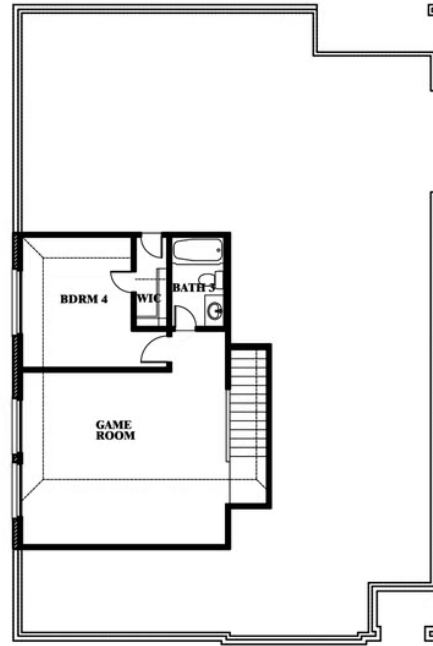

Willow II

ELEMENTS SERIES

STAR RANCH ELEMENTS

1012 BRENHAM DRIVE, GODLEY, TX 76044

HOMES FROM

\$349,990

2,483
SQUARE FEET

4
BEDROOMS

3.0
BATHROOMS

2
CAR GARAGE

Willow II

STAR RANCH ELEMENTS

1012 BRENHAM DRIVE, GODLEY, TX 76044

Willow II

SECOND FLOOR PLAN

This brochure is for general informational purposes and is to be used as a guide only. Changes may be made during the development process and floorplans, dimensions, fixtures, fittings, finishes and specifications are subject to change without notice. Window placement, balcony configuration, wardrobe sizes and living areas may vary slightly within each plan type. EQUAL HOUSING OPPORTUNITY