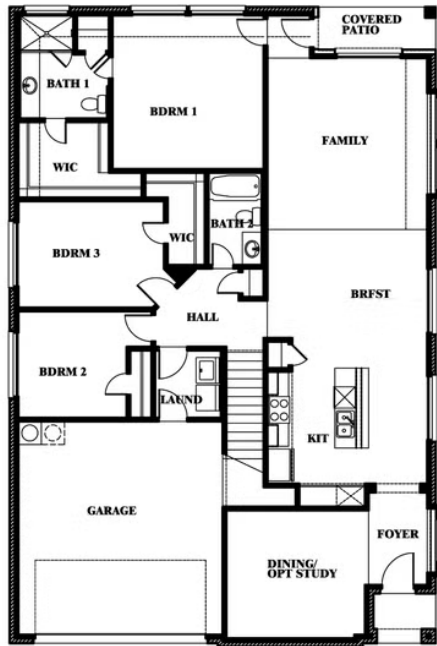

Willow II

ELEMENTS SERIES

STAR RANCH ELEMENTS

1012 BRENHAM DRIVE, GODLEY, TX 76044

HOMES FROM

\$349,990

2,483
SQUARE FEET

4
BEDROOMS

3.0
BATHROOMS

2
CAR GARAGE

Willow II

STAR RANCH ELEMENTS

1012 BRENHAM DRIVE, GODLEY, TX 76044

Willow II

SECOND FLOOR PLAN

This brochure is for general informational purposes and is to be used as a guide only. Changes may be made during the development process and floorplans, dimensions, fixtures, fittings, finishes and specifications are subject to change without notice. Window placement, balcony configuration, wardrobe sizes and living areas may vary slightly within each plan type. EQUAL HOUSING OPPORTUNITY