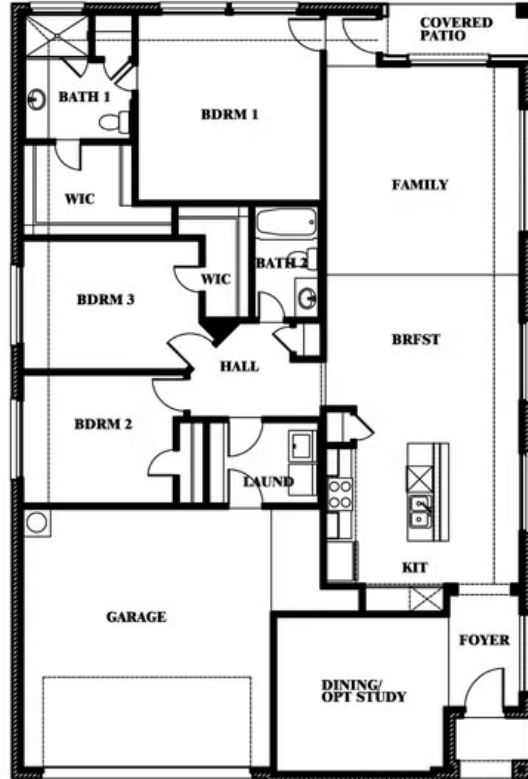

Willow

HOMES FROM
\$309,990

ELEMENTS SERIES

STAR RANCH ELEMENTS

1012 BRENHAM DRIVE, GODLEY, TX 76044

1,845
SQUARE FEET

3
BEDROOMS

2.0
BATHROOMS

2
CAR GARAGE

ELEVATION C

ELEVATION A

ELEVATION B

ELEVATION BS

Willow

STAR RANCH ELEMENTS

1012 BRENHAM DRIVE, GODLEY, TX 76044

Willow

This brochure is for general informational purposes and is to be used as a guide only. Changes may be made during the development process and floorplans, dimensions, fixtures, fittings, finishes and specifications are subject to change without notice. Window placement, balcony configuration, wardrobe sizes and living areas may vary slightly within each plan type. EQUAL HOUSING OPPORTUNITY