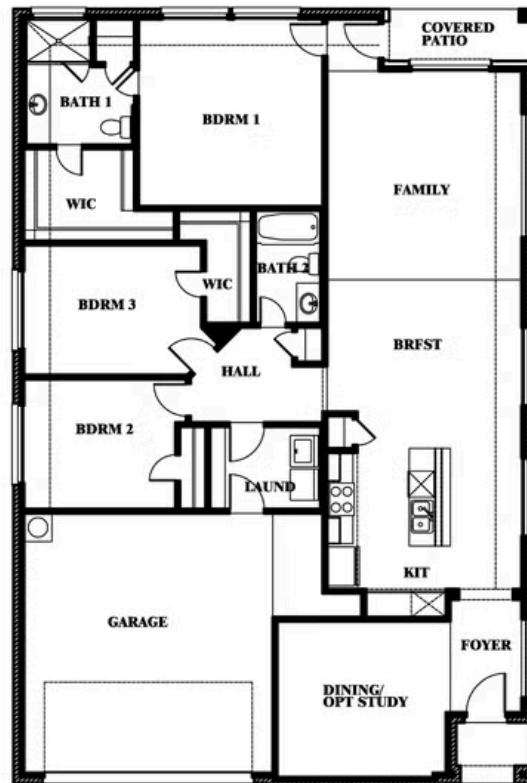

Willow

HOMES FROM
\$309,990

ELEMENTS SERIES

STAR RANCH ELEMENTS

1012 BRENHAM DRIVE, GODLEY, TX 76044

1,845
SQUARE FEET

3
BEDROOMS

2.0
BATHROOMS

2
CAR GARAGE

ELEVATION C

ELEVATION A

ELEVATION A

ELEVATION B

ELEVATION B

ELEVATION BS

ELEVATION BS

Willow

STAR RANCH ELEMENTS

1012 BRENHAM DRIVE, GODLEY, TX 76044

Willow

This brochure is for general informational purposes and is to be used as a guide only. Changes may be made during the development process and floorplans, dimensions, fixtures, fittings, finishes and specifications are subject to change without notice. Window placement, balcony configuration, wardrobe sizes and living areas may vary slightly within each plan type. EQUAL HOUSING OPPORTUNITY