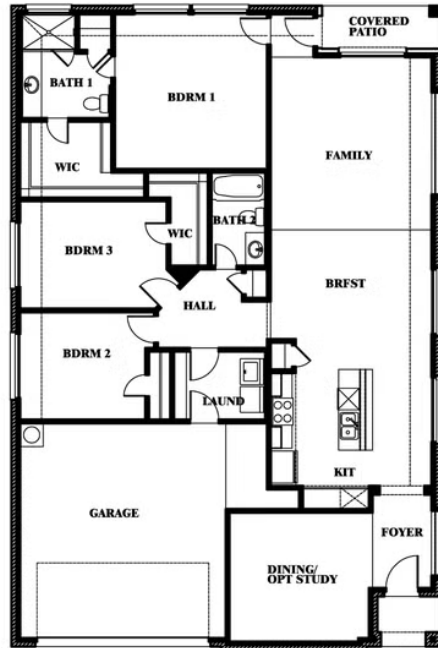

Willow

STAR RANCH ELEMENTS

1012 BRENHAM DRIVE, GODLEY, TX 76044

Willow