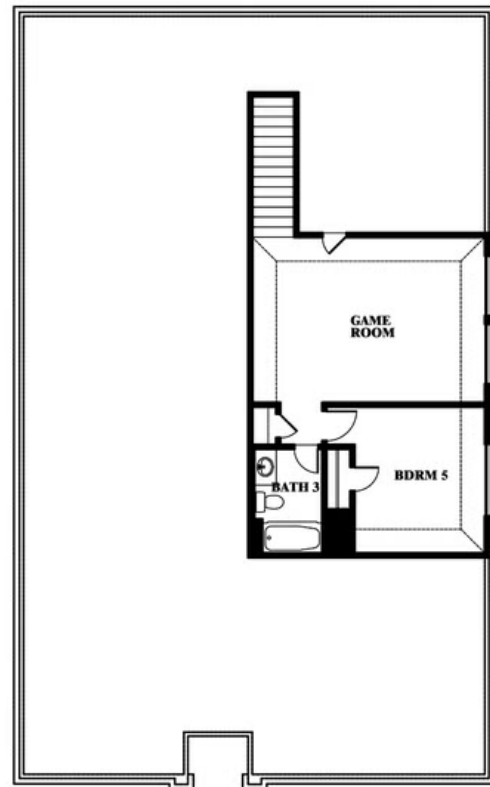

2
CAR GARAGE

ELEVATION A

ELEVATION B

ELEVATION B

ELEVATION BS

ELEVATION BS

ELEVATION C

ELEVATION C

Redbud II

STAR RANCH ELEMENTS

1012 BRENHAM DRIVE, GODLEY, TX 76044

Redbud II

This brochure is for general informational purposes and is to be used as a guide only. Changes may be made during the development process and floorplans, dimensions, fixtures, fittings, finishes and specifications are subject to change without notice. Window placement, balcony configuration, wardrobe sizes and living areas may vary slightly within each plan type. EQUAL HOUSING OPPORTUNITY