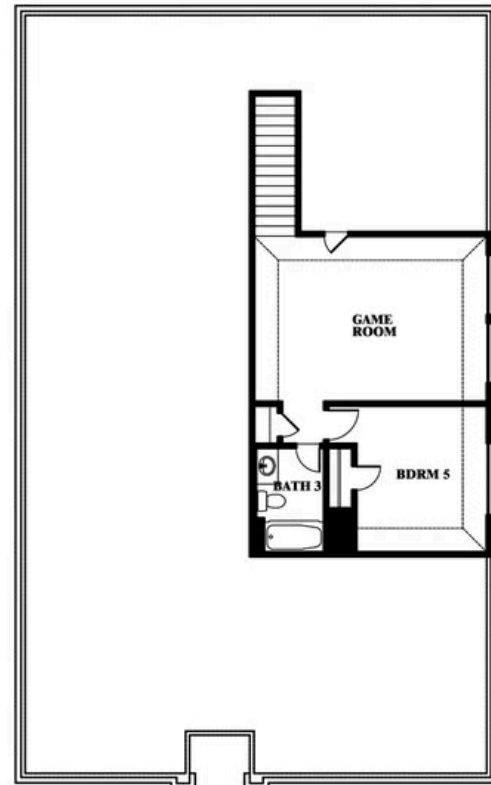

Redbud II

STAR RANCH ELEMENTS

1012 BRENHAM DRIVE, GODLEY, TX 76044

Redbud II

This brochure is for general informational purposes and is to be used as a guide only. Changes may be made during the development process and floorplans, dimensions, fixtures, fittings, finishes and specifications are subject to change without notice. Window placement, balcony configuration, wardrobe sizes and living areas may vary slightly within each plan type. EQUAL HOUSING OPPORTUNITY