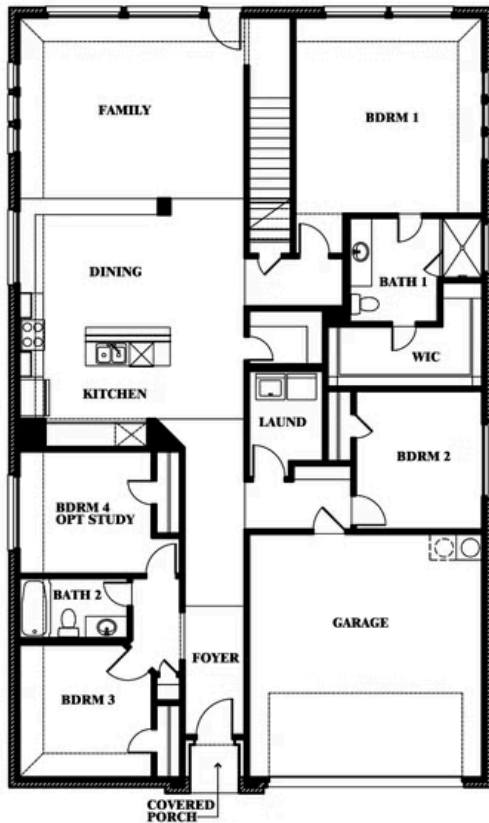

Redbud II

STAR RANCH ELEMENTS

1012 BRENHAM DRIVE, GODLEY, TX 76044

Redbud II

This brochure is for general informational purposes and is to be used as a guide only. Changes may be made during the development process and floorplans, dimensions, fixtures, fittings, finishes and specifications are subject to change without notice. Window placement, balcony configuration, wardrobe sizes and living areas may vary slightly within each plan type. EQUAL HOUSING OPPORTUNITY