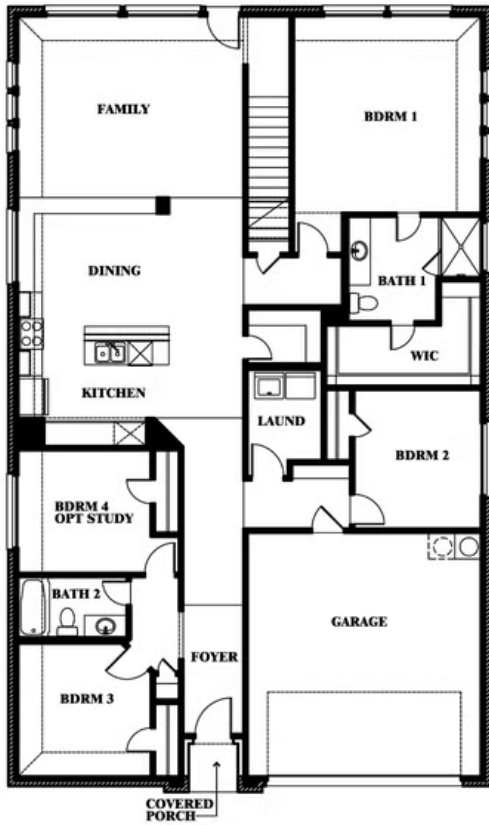

Redbud II

HOMES FROM
\$363,990

ELEMENTS SERIES

STAR RANCH ELEMENTS

1012 BRENHAM DRIVE, GODLEY, TX 76044

2,681
SQUARE FEET

5
BEDROOMS

3.0
BATHROOMS

2
CAR GARAGE

ELEVATION A

ELEVATION B

ELEVATION B

ELEVATION BS

ELEVATION BS

ELEVATION C

ELEVATION C

Redbud II

STAR RANCH ELEMENTS

1012 BRENHAM DRIVE, GODLEY, TX 76044

Redbud II

This brochure is for general informational purposes and is to be used as a guide only. Changes may be made during the development process and floorplans, dimensions, fixtures, fittings, finishes and specifications are subject to change without notice. Window placement, balcony configuration, wardrobe sizes and living areas may vary slightly within each plan type. EQUAL HOUSING OPPORTUNITY