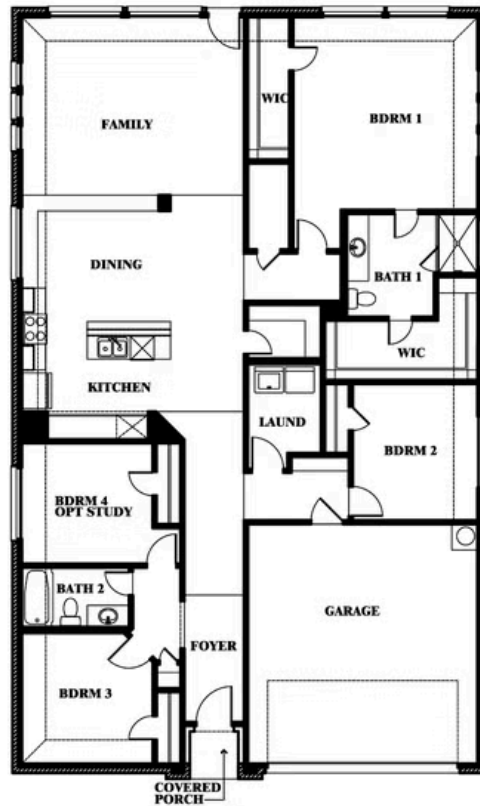

Redbud

HOMES FROM
\$324,990

ELEMENTS SERIES

STAR RANCH ELEMENTS

1012 BRENHAM DRIVE, GODLEY, TX 76044

2,132
SQUARE FEET

3
BEDROOMS

2.0
BATHROOMS

2
CAR GARAGE

ELEVATION C

Document generated Jan 21, 2025. Prices, plans, square footage, features and materials are subject to change at any time without notice and vary among communities. Listed prices are for informational purposes only, are not binding, and do not create any contractual obligation(s). The price of any home is dependent on numerous factors, all of which are unique to a specific home, and is not guaranteed until specified in a binding contract. Pricing of elevations and additional optional beds/baths vary per plan. Some plans require a premium homesite. Please ask the Community Manager for details. Renderings of homes are artist concepts and may not reflect exact colors and materials.

Redbud

STAR RANCH ELEMENTS

1012 BRENHAM DRIVE, GODLEY, TX 76044

Redbud

This brochure is for general informational purposes and is to be used as a guide only. Changes may be made during the development process and floorplans, dimensions, fixtures, fittings, finishes and specifications are subject to change without notice. Window placement, balcony configuration, wardrobe sizes and living areas may vary slightly within each plan type. EQUAL HOUSING OPPORTUNITY