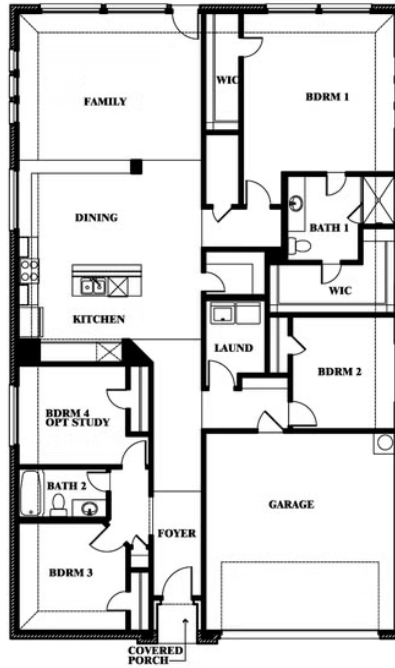

Redbud

STAR RANCH ELEMENTS

1012 BRENHAM DRIVE, GODLEY, TX 76044

Redbud