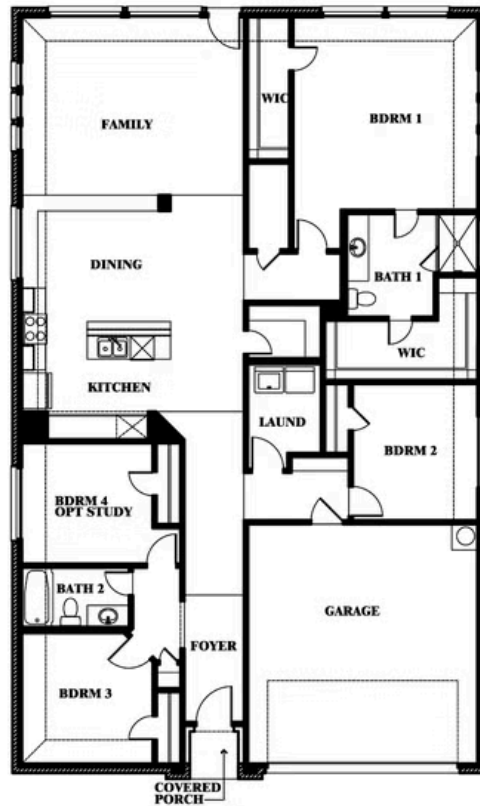

Redbud

HOMES FROM
\$324,990

ELEMENTS SERIES

STAR RANCH ELEMENTS

1012 BRENHAM DRIVE, GODLEY, TX 76044

2,132
SQUARE FEET

4
BEDROOMS

2.0
BATHROOMS

2
CAR GARAGE

ELEVATION C

Document generated Mar 30, 2025. Prices, plans, square footage, features and materials are subject to change at any time without notice and vary among communities. Listed prices are for informational purposes only, are not binding, and do not create any contractual obligation(s). The price of any home is dependent on numerous factors, all of which are unique to a specific home, and is not guaranteed until specified in a binding contract. Pricing of elevations and additional optional beds/baths vary per plan. Some plans require a premium homesite. Please ask the Community Manager for details. Renderings of homes are artist concepts and may not reflect exact colors and materials.

Redbud

STAR RANCH ELEMENTS

1012 BRENHAM DRIVE, GODLEY, TX 76044

Redbud

This brochure is for general informational purposes and is to be used as a guide only. Changes may be made during the development process and floorplans, dimensions, fixtures, fittings, finishes and specifications are subject to change without notice. Window placement, balcony configuration, wardrobe sizes and living areas may vary slightly within each plan type. EQUAL HOUSING OPPORTUNITY