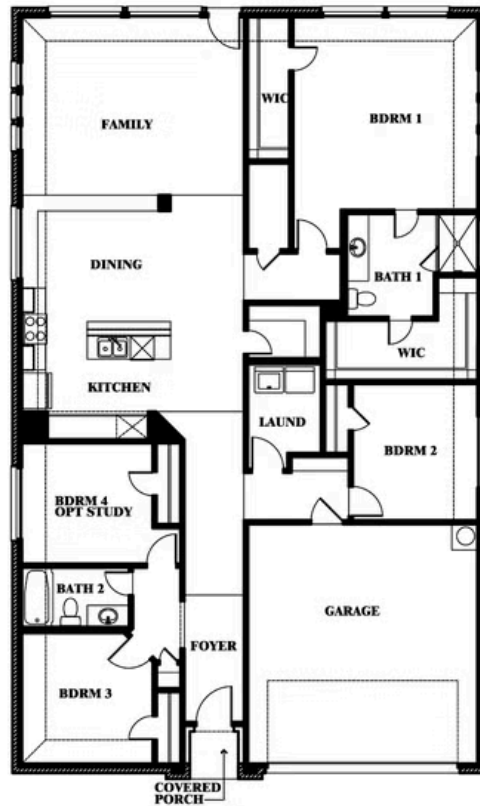

Redbud

STAR RANCH ELEMENTS

1012 BRENHAM DRIVE, GODLEY, TX 76044

Redbud

This brochure is for general informational purposes and is to be used as a guide only. Changes may be made during the development process and floorplans, dimensions, fixtures, fittings, finishes and specifications are subject to change without notice. Window placement, balcony configuration, wardrobe sizes and living areas may vary slightly within each plan type. EQUAL HOUSING OPPORTUNITY