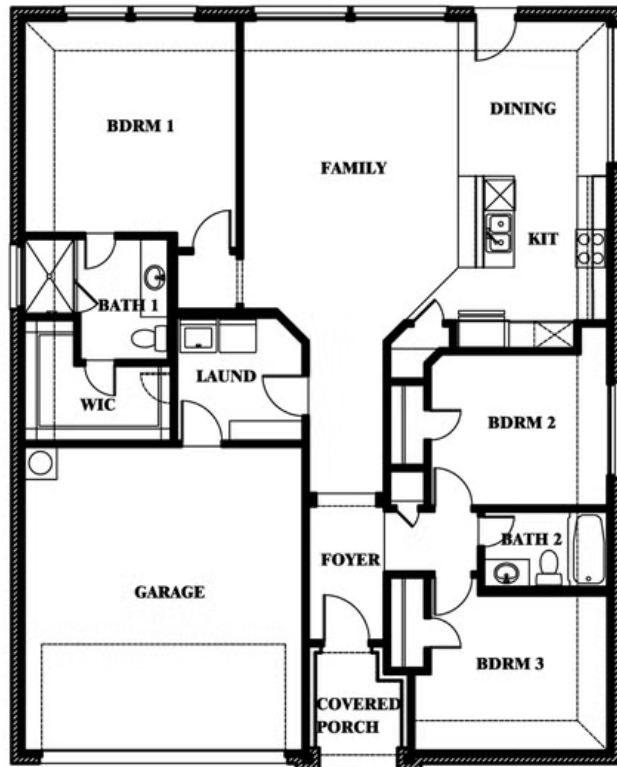

Laurel

HOMES FROM
\$294,990

ELEMENTS SERIES

STAR RANCH ELEMENTS

1012 BRENHAM DRIVE, GODLEY, TX 76044

1,531
SQUARE FEET

3
BEDROOMS

2.0
BATHROOMS

2
CAR GARAGE

ELEVATION B

ELEVATION A

ELEVATION A

ELEVATION BS

ELEVATION BS

ELEVATION C

ELEVATION C

Laurel

STAR RANCH ELEMENTS

1012 BRENHAM DRIVE, GODLEY, TX 76044

Laurel

This brochure is for general informational purposes and is to be used as a guide only. Changes may be made during the development process and floorplans, dimensions, fixtures, fittings, finishes and specifications are subject to change without notice. Window placement, balcony configuration, wardrobe sizes and living areas may vary slightly within each plan type. EQUAL HOUSING OPPORTUNITY