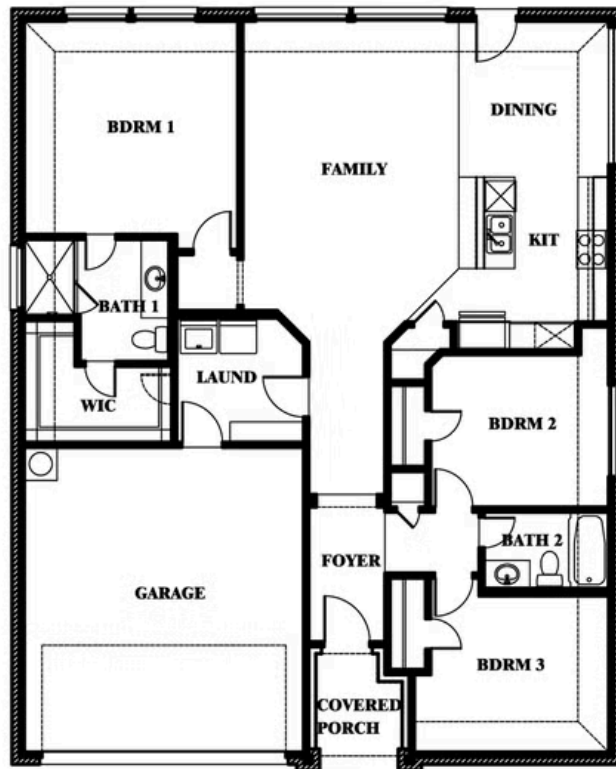

Laurel

HOMES FROM
\$294,990

ELEMENTS SERIES

STAR RANCH ELEMENTS

1012 BRENHAM DRIVE, GODLEY, TX 76044

1,531
SQUARE FEET

3
BEDROOMS

2.0
BATHROOMS

2
CAR GARAGE

ELEVATION B

ELEVATION A

ELEVATION A

ELEVATION BS

ELEVATION BS

ELEVATION C

ELEVATION C

Laurel

STAR RANCH ELEMENTS

1012 BRENHAM DRIVE, GODLEY, TX 76044

Laurel

This brochure is for general informational purposes and is to be used as a guide only. Changes may be made during the development process and floorplans, dimensions, fixtures, fittings, finishes and specifications are subject to change without notice. Window placement, balcony configuration, wardrobe sizes and living areas may vary slightly within each plan type. EQUAL HOUSING OPPORTUNITY