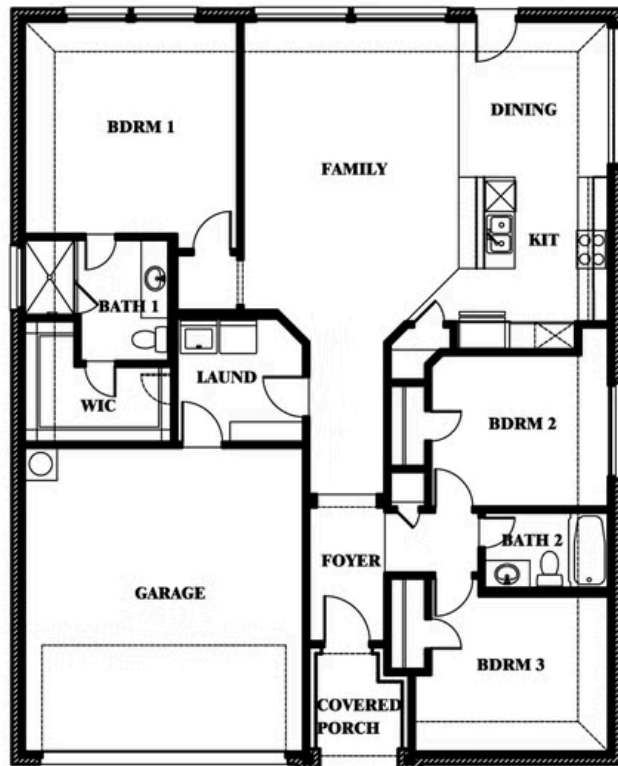

Laurel

HOMES FROM
\$294,990

ELEMENTS SERIES

STAR RANCH ELEMENTS

1012 BRENHAM DRIVE, GODLEY, TX 76044

1,531
SQUARE FEET

3
BEDROOMS

2.0
BATHROOMS

2
CAR GARAGE

ELEVATION B

ELEVATION A

ELEVATION A

ELEVATION BS

ELEVATION BS

ELEVATION C

ELEVATION C

Laurel

STAR RANCH ELEMENTS

1012 BRENHAM DRIVE, GODLEY, TX 76044

Laurel

This brochure is for general informational purposes and is to be used as a guide only. Changes may be made during the development process and floorplans, dimensions, fixtures, fittings, finishes and specifications are subject to change without notice. Window placement, balcony configuration, wardrobe sizes and living areas may vary slightly within each plan type. EQUAL HOUSING OPPORTUNITY