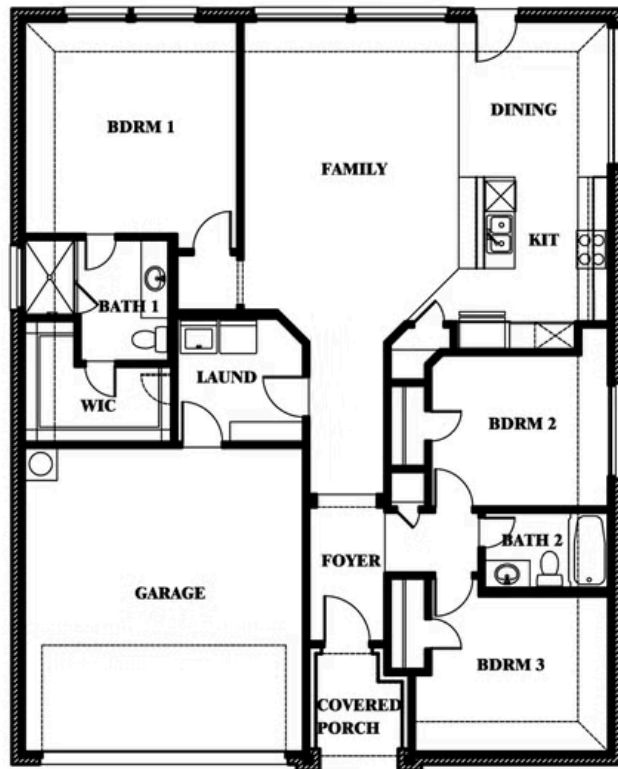

Laurel

HOMES FROM
\$294,990

ELEMENTS SERIES

STAR RANCH ELEMENTS

1012 BRENHAM DRIVE, GODLEY, TX 76044

1,531
SQUARE FEET

3
BEDROOMS

2.0
BATHROOMS

2
CAR GARAGE

ELEVATION B

ELEVATION A

ELEVATION A

ELEVATION BS

ELEVATION BS

ELEVATION C

ELEVATION C

Laurel

STAR RANCH ELEMENTS

1012 BRENHAM DRIVE, GODLEY, TX 76044

Laurel

This brochure is for general informational purposes and is to be used as a guide only. Changes may be made during the development process and floorplans, dimensions, fixtures, fittings, finishes and specifications are subject to change without notice. Window placement, balcony configuration, wardrobe sizes and living areas may vary slightly within each plan type. EQUAL HOUSING OPPORTUNITY