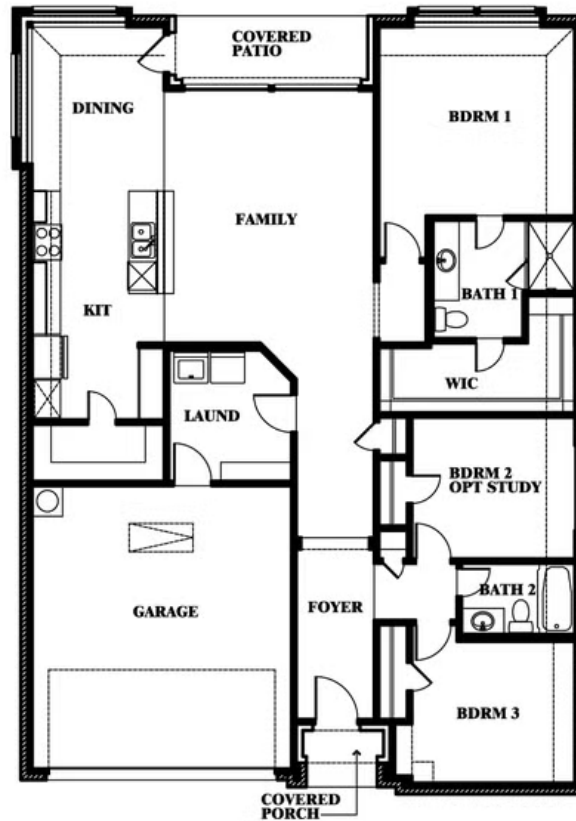

Camellia

HOMES FROM
\$304,990

ELEMENTS SERIES

STAR RANCH ELEMENTS

1012 BRENHAM DRIVE, GODLEY, TX 76044

1,672
SQUARE FEET

3
BEDROOMS

2.0
BATHROOMS

2
CAR GARAGE

Camellia

STAR RANCH ELEMENTS

1012 BRENHAM DRIVE, GODLEY, TX 76044

Camellia

This brochure is for general informational purposes and is to be used as a guide only. Changes may be made during the development process and floorplans, dimensions, fixtures, fittings, finishes and specifications are subject to change without notice. Window placement, balcony configuration, wardrobe sizes and living areas may vary slightly within each plan type. EQUAL HOUSING OPPORTUNITY