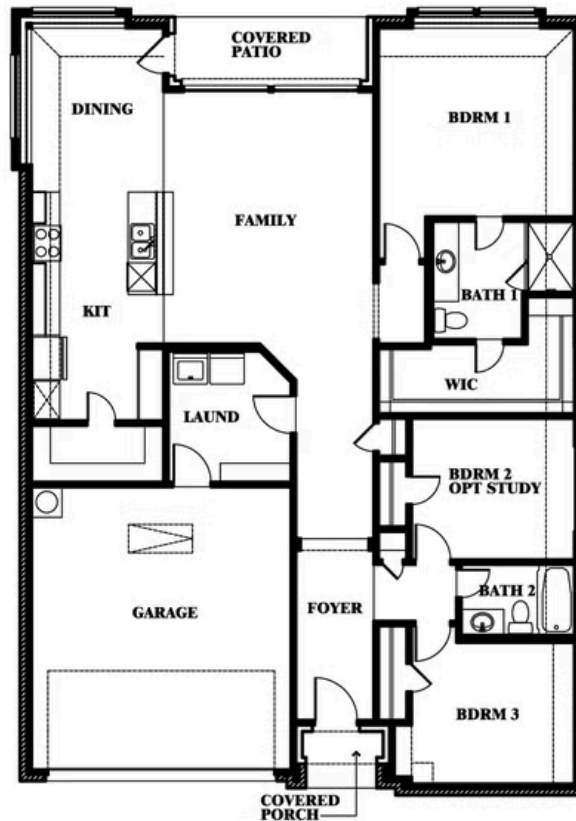

Camellia

STAR RANCH ELEMENTS

1012 BRENHAM DRIVE, GODLEY, TX 76044

Camellia

This brochure is for general informational purposes and is to be used as a guide only. Changes may be made during the development process and floorplans, dimensions, fixtures, fittings, finishes and specifications are subject to change without notice. Window placement, balcony configuration, wardrobe sizes and living areas may vary slightly within each plan type. EQUAL HOUSING OPPORTUNITY

Document generated Mar 31, 2025. Prices, plans, square footage, features and materials are subject to change at any time without notice and vary among communities. Listed prices are for informational purposes only, are not binding, and do not create any contractual obligation(s). The price of any home is dependent on numerous factors, all of which are unique to a specific home, and is not guaranteed until specified in a binding contract. Pricing of elevations and additional optional beds/baths vary per plan. Some plans require a premium homesite. Please ask the Community Manager for details. Renderings of homes are artist concepts and may not reflect exact colors and materials.