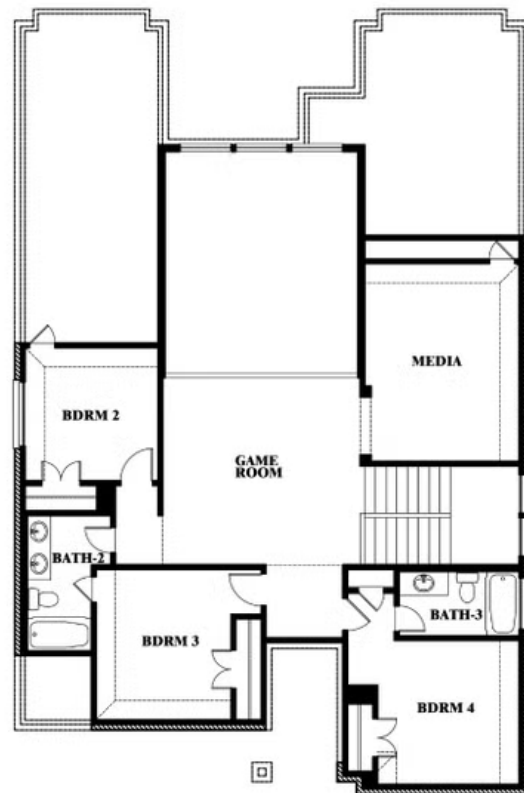

ELEVATION C

ELEVATION D

ELEVATION D

Violet IV

VIOLET IV FLOOR PLAN

STAR RANCH CLASSIC 60

1012 BRENHAM DRIVE, GODLEY, TX 76044

Violet IV

Violet IV

STAR RANCH CLASSIC 60

1012 BRENHAM DRIVE, GODLEY, TX 76044

VIOLET IV FLOOR PLAN WITH OPTIONAL BEDROOM AT STUDY

Violet IV Opt. Bed 5 & Bath 4 at Study

This brochure is for general informational purposes and is to be used as a guide only. Changes may be made during the development process and floorplans, dimensions, fixtures, fittings, finishes and specifications are subject to change without notice. Window placement, balcony configuration, wardrobe sizes and living areas may vary slightly within each plan type. EQUAL HOUSING OPPORTUNITY