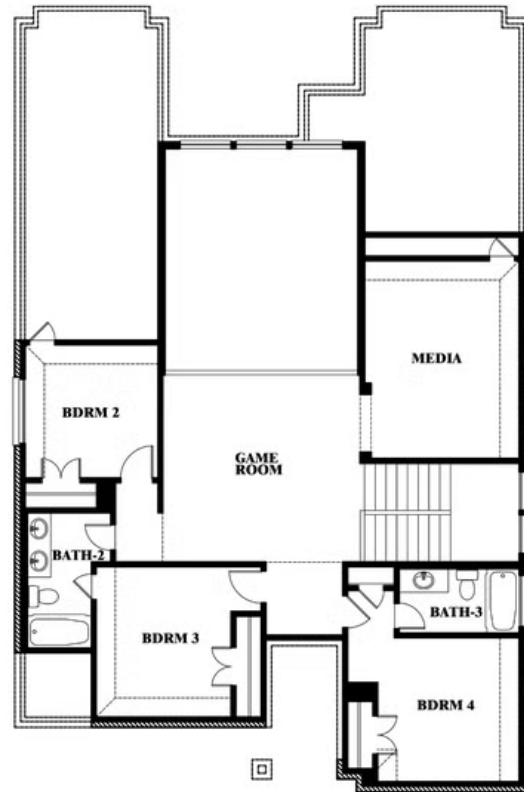

3.5
BATHROOMS

2
CAR GARAGE

ELEVATION A

ELEVATION AS

ELEVATION AS

ELEVATION B

ELEVATION B

ELEVATION C

ELEVATION C

ELEVATION D

ELEVATION D

Violet IV

VIOLET IV FLOOR PLAN

STAR RANCH CLASSIC 60

1012 BRENHAM DRIVE, GODLEY, TX 76044

Violet IV

This brochure is for general informational purposes and is to be used as a guide only. Changes may be made during the development process and floorplans, dimensions, fixtures, fittings, finishes and specifications are subject to change without notice. Window placement, balcony configuration, wardrobe sizes and living areas may vary slightly within each plan type. EQUAL HOUSING OPPORTUNITY

Violet IV

STAR RANCH CLASSIC 60

1012 BRENHAM DRIVE, GODLEY, TX 76044

VIOLET IV FLOOR PLAN WITH OPTIONAL BEDROOM AT STUDY

Violet IV Opt. Bed 5 & Bath 4 at Study

This brochure is for general informational purposes and is to be used as a guide only. Changes may be made during the development process and floorplans, dimensions, fixtures, fittings, finishes and specifications are subject to change without notice. Window placement, balcony configuration, wardrobe sizes and living areas may vary slightly within each plan type. EQUAL HOUSING OPPORTUNITY