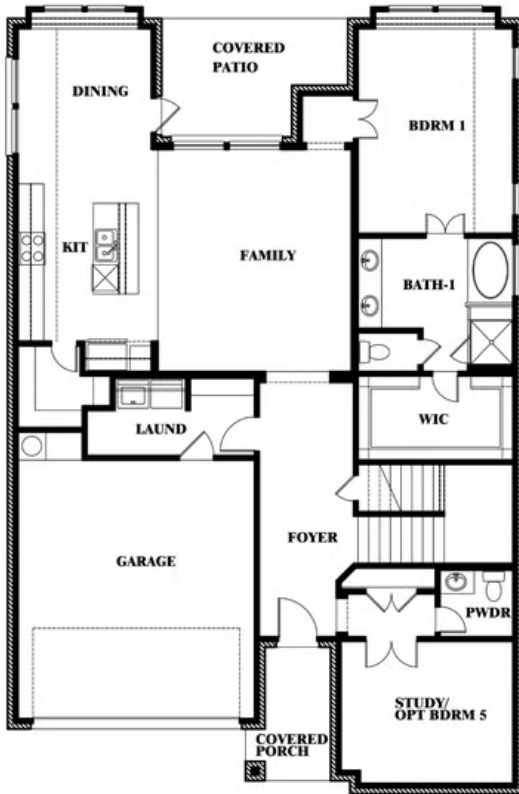

3.5
BATHROOMS

2
CAR GARAGE

ELEVATION A

ELEVATION AS

ELEVATION AS

ELEVATION B

ELEVATION B

ELEVATION C

ELEVATION C

ELEVATION D

ELEVATION D

Violet IV

VIOLET IV FLOOR PLAN

STAR RANCH CLASSIC 60

1012 BRENHAM DRIVE, GODLEY, TX 76044

Violet IV

This brochure is for general informational purposes and is to be used as a guide only. Changes may be made during the development process and floorplans, dimensions, fixtures, fittings, finishes and specifications are subject to change without notice. Window placement, balcony configuration, wardrobe sizes and living areas may vary slightly within each plan type. EQUAL HOUSING OPPORTUNITY

Violet IV

STAR RANCH CLASSIC 60

1012 BRENHAM DRIVE, GODLEY, TX 76044

VIOLET IV FLOOR PLAN WITH OPTIONAL BEDROOM AT STUDY

Violet IV Opt. Bed 5 & Bath 4 at Study

This brochure is for general informational purposes and is to be used as a guide only. Changes may be made during the development process and floorplans, dimensions, fixtures, fittings, finishes and specifications are subject to change without notice. Window placement, balcony configuration, wardrobe sizes and living areas may vary slightly within each plan type. EQUAL HOUSING OPPORTUNITY