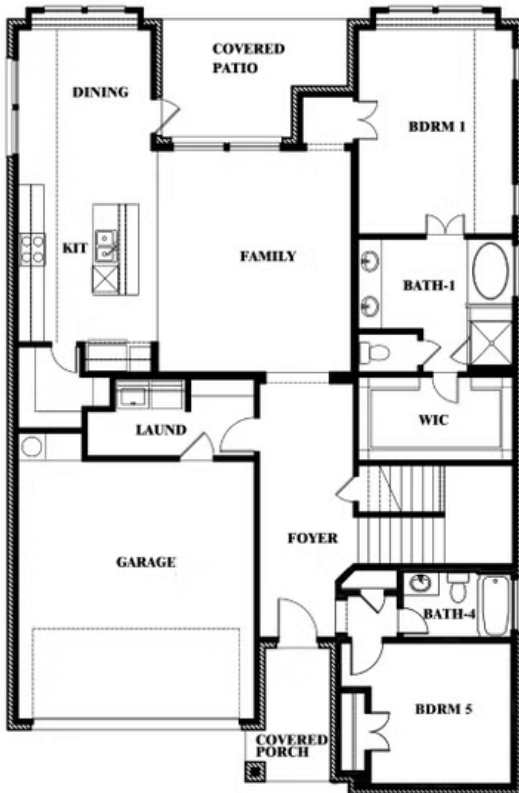

ELEVATION C

ELEVATION D

ELEVATION D

Violet IV

VIOLET IV FLOOR PLAN

STAR RANCH CLASSIC 60

1012 BRENHAM DRIVE, GODLEY, TX 76044

Violet IV

Violet IV

STAR RANCH CLASSIC 60

1012 BRENHAM DRIVE, GODLEY, TX 76044

VIOLET IV FLOOR PLAN WITH OPTIONAL BEDROOM AT STUDY

Violet IV Opt. Bed 5 & Bath 4 at Study

This brochure is for general informational purposes and is to be used as a guide only. Changes may be made during the development process and floorplans, dimensions, fixtures, fittings, finishes and specifications are subject to change without notice. Window placement, balcony configuration, wardrobe sizes and living areas may vary slightly within each plan type. EQUAL HOUSING OPPORTUNITY