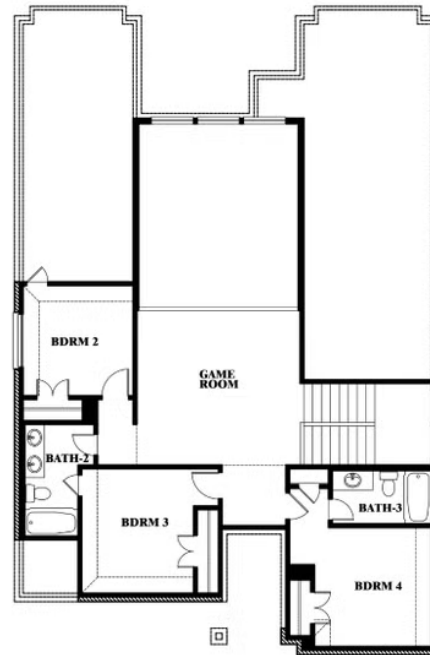

Violet III

STAR RANCH CLASSIC 60

1012 BRENHAM DRIVE, GODLEY, TX 76044

VIOLET III FLOOR PLAN WITH BEDROOM AT STUDY

Violet III

Opt. Bed 5 & Bath 4 at Study