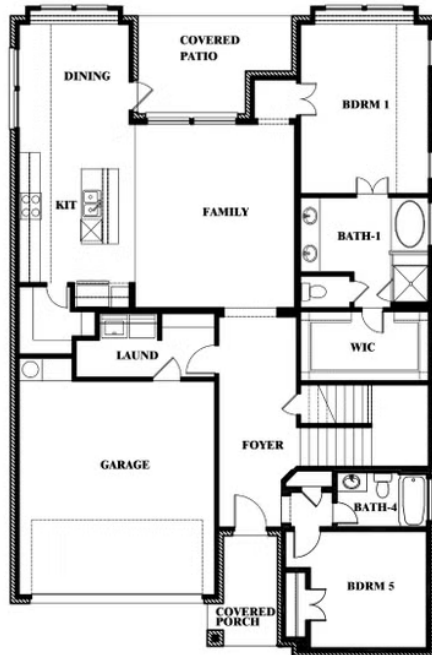

Violet III

STAR RANCH CLASSIC 60

1012 BRENHAM DRIVE, GODLEY, TX 76044

VIOLET III FLOOR PLAN WITH BEDROOM AT STUDY

Violet III

Opt. Bed 5 & Bath 4 at Study