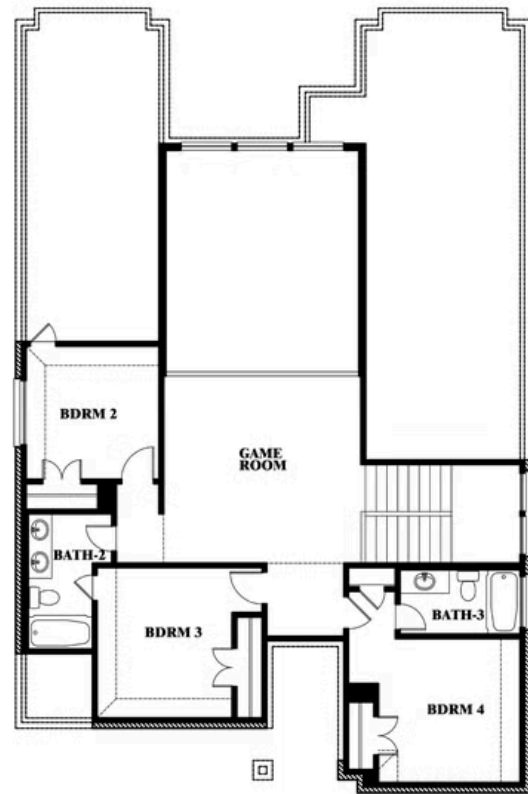

2
CAR GARAGE

ELEVATION A

ELEVATION AS

ELEVATION AS

ELEVATION B

ELEVATION B

ELEVATION C

ELEVATION C

ELEVATION D

ELEVATION D

Violet III

VIOLET III FLOOR PLAN

STAR RANCH CLASSIC 60

1012 BRENHAM DRIVE, GODLEY, TX 76044

Violet III

This brochure is for general informational purposes and is to be used as a guide only. Changes may be made during the development process and floorplans, dimensions, fixtures, fittings, finishes and specifications are subject to change without notice. Window placement, balcony configuration, wardrobe sizes and living areas may vary slightly within each plan type. EQUAL HOUSING OPPORTUNITY

Violet III

STAR RANCH CLASSIC 60

1012 BRENHAM DRIVE, GODLEY, TX 76044

VIOLET III FLOOR PLAN WITH BEDROOM AT STUDY

Violet III Opt. Bed 5 & Bath 4 at Study

This brochure is for general informational purposes and is to be used as a guide only. Changes may be made during the development process and floorplans, dimensions, fixtures, fittings, finishes and specifications are subject to change without notice. Window placement, balcony configuration, wardrobe sizes and living areas may vary slightly within each plan type. EQUAL HOUSING OPPORTUNITY