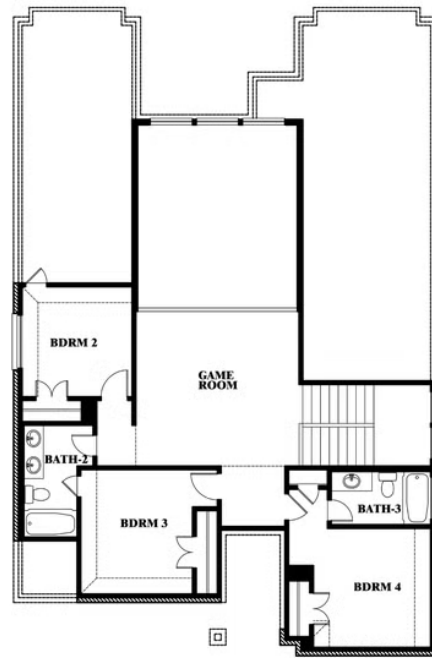

Violet III

VIOLET III FLOOR PLAN

STAR RANCH CLASSIC 60

1012 BRENHAM DRIVE, GODLEY, TX 76044

Violet III