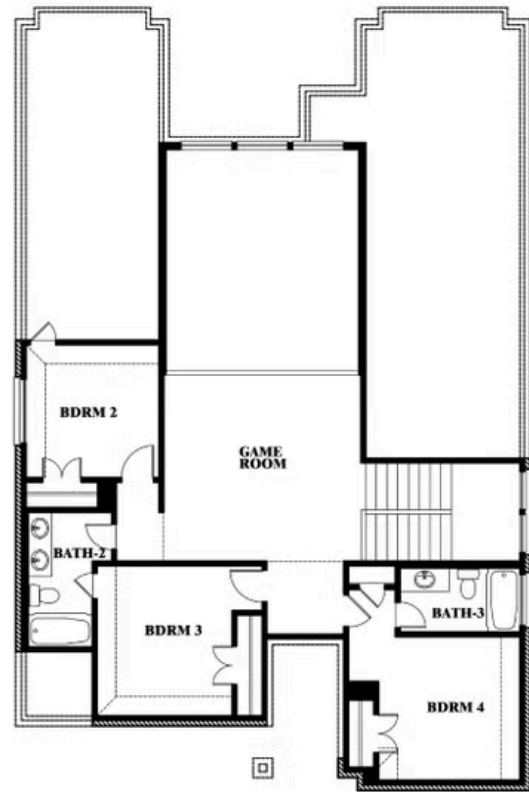

ELEVATION D

ELEVATION D

Violet III

VIOLET III FLOOR PLAN

STAR RANCH CLASSIC 60

1012 BRENHAM DRIVE, GODLEY, TX 76044

Violet III

This brochure is for general informational purposes and is to be used as a guide only. Changes may be made during the development process and floorplans, dimensions, fixtures, fittings, finishes and specifications are subject to change without notice. Window placement, balcony configuration, wardrobe sizes and living areas may vary slightly within each plan type. EQUAL HOUSING OPPORTUNITY

Violet III

STAR RANCH CLASSIC 60

1012 BRENHAM DRIVE, GODLEY, TX 76044

VIOLET III FLOOR PLAN WITH BEDROOM AT STUDY

Violet III Opt. Bed 5 & Bath 4 at Study

This brochure is for general informational purposes and is to be used as a guide only. Changes may be made during the development process and floorplans, dimensions, fixtures, fittings, finishes and specifications are subject to change without notice. Window placement, balcony configuration, wardrobe sizes and living areas may vary slightly within each plan type. EQUAL HOUSING OPPORTUNITY