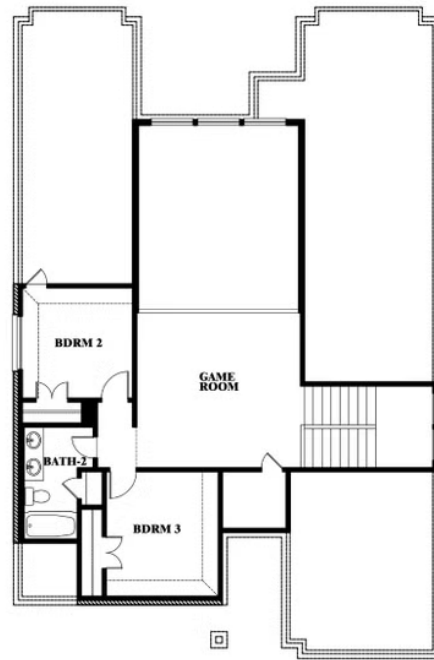

Violet

STAR RANCH CLASSIC 60

1012 BRENHAM DRIVE, GODLEY, TX 76044

VIOLET FLOOR PLAN WITH OPTIONAL BEDROOM AT STUDY

Violet
Opt. Bed 5 & Bath 4 at Study