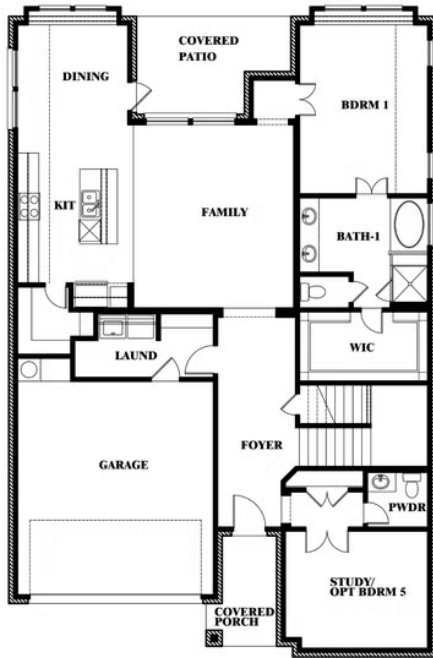

Violet

VIOLET FLOOR PLAN

STAR RANCH CLASSIC 60

1012 BRENHAM DRIVE, GODLEY, TX 76044

Violet