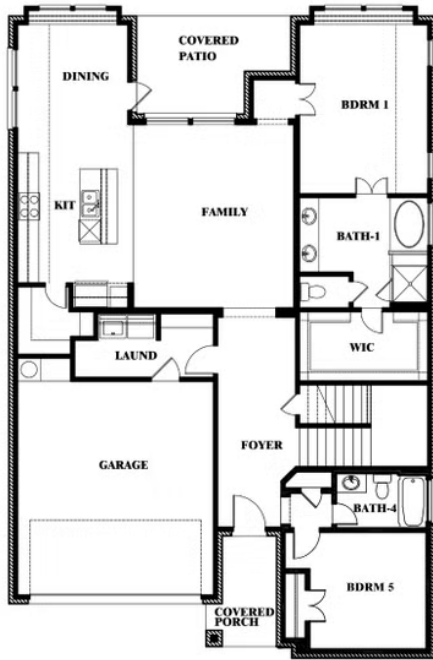

Violet

STAR RANCH CLASSIC 60

1012 BRENHAM DRIVE, GODLEY, TX 76044

VIOLET FLOOR PLAN WITH OPTIONAL BEDROOM AT STUDY

Violet
Opt. Bed 5 & Bath 4 at Study