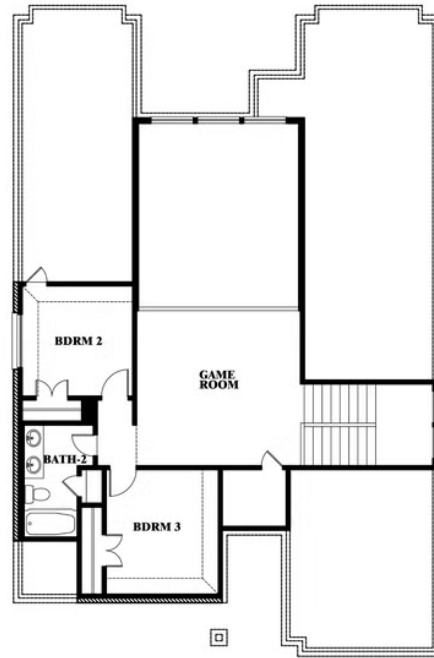

Violet

VIOLET FLOOR PLAN

STAR RANCH CLASSIC 60

1012 BRENHAM DRIVE, GODLEY, TX 76044

Violet