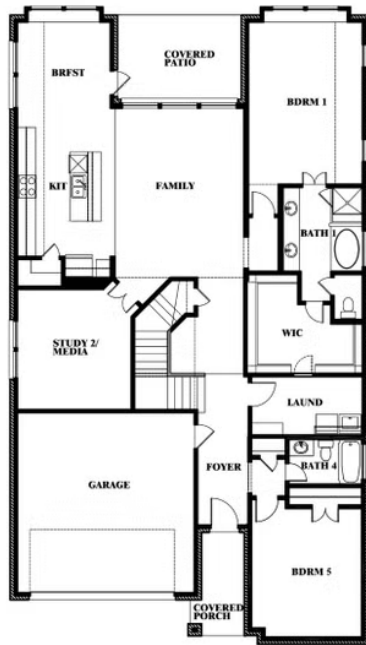

Rose

STAR RANCH CLASSIC 60

1012 BRENHAM DRIVE, GODLEY, TX 76044

ROSE FLOOR PLAN WITH OPTIONAL BED & BATH AT STUDY

Rose
Opt. Bed & Bath at Study