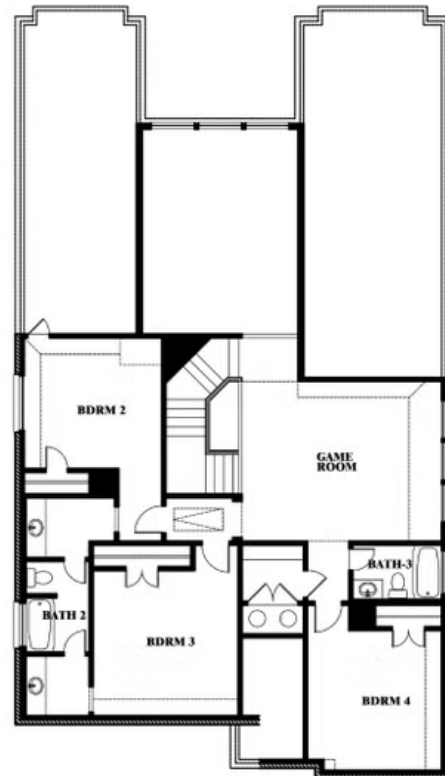

ROSE FLOOR PLAN

STAR RANCH CLASSIC 60

1012 BRENHAM DRIVE, GODLEY, TX 76044

Rose

This brochure is for general informational purposes and is to be used as a guide only. Changes may be made during the development process and floorplans, dimensions, fixtures, fittings, finishes and specifications are subject to change without notice. Window placement, balcony configuration, wardrobe sizes and living areas may vary slightly within each plan type. EQUAL HOUSING OPPORTUNITY

Rose

STAR RANCH CLASSIC 60

1012 BRENHAM DRIVE, GODLEY, TX 76044

ROSE FLOOR PLAN WITH OPTIONAL BED & BATH AT STUDY

Rose Opt. Bed & Bath at Study

This brochure is for general informational purposes and is to be used as a guide only. Changes may be made during the development process and floorplans, dimensions, fixtures, fittings, finishes and specifications are subject to change without notice. Window placement, balcony configuration, wardrobe sizes and living areas may vary slightly within each plan type. EQUAL HOUSING OPPORTUNITY