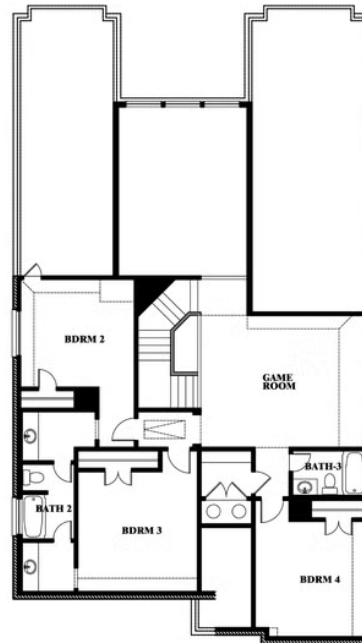

Rose

ROSE FLOOR PLAN

STAR RANCH CLASSIC 60

1012 BRENHAM DRIVE, GODLEY, TX 76044

Rose