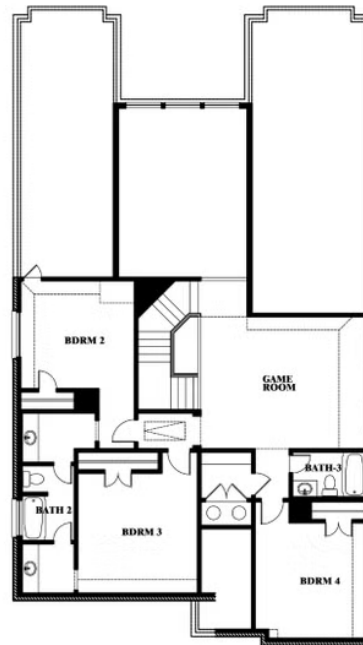

Rose

STAR RANCH CLASSIC 60

1012 BRENHAM DRIVE, GODLEY, TX 76044

ROSE FLOOR PLAN WITH OPTIONAL BED & BATH AT STUDY

Rose
Opt. Bed & Bath at Study