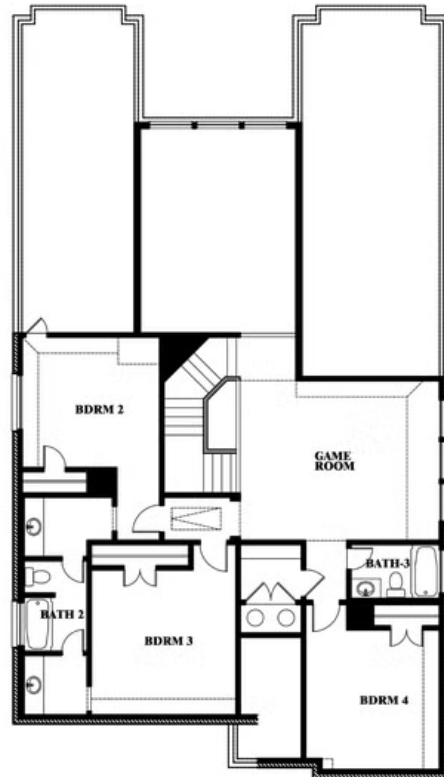

4

BEDROOMS

3.5

BATHROOMS

2

CAR GARAGE

ELEVATION A

ELEVATION AS

ELEVATION AS

ELEVATION B

ELEVATION B

ELEVATION C

ELEVATION C

ELEVATION D

ELEVATION D

Rose

ROSE FLOOR PLAN

STAR RANCH CLASSIC 60

1012 BRENHAM DRIVE, GODLEY, TX 76044

Rose

This brochure is for general informational purposes and is to be used as a guide only. Changes may be made during the development process and floorplans, dimensions, fixtures, fittings, finishes and specifications are subject to change without notice. Window placement, balcony configuration, wardrobe sizes and living areas may vary slightly within each plan type. EQUAL HOUSING OPPORTUNITY

Rose

STAR RANCH CLASSIC 60

1012 BRENHAM DRIVE, GODLEY, TX 76044

ROSE FLOOR PLAN WITH OPTIONAL BED & BATH AT STUDY

Rose Opt. Bed & Bath at Study

This brochure is for general informational purposes and is to be used as a guide only. Changes may be made during the development process and floorplans, dimensions, fixtures, fittings, finishes and specifications are subject to change without notice. Window placement, balcony configuration, wardrobe sizes and living areas may vary slightly within each plan type. EQUAL HOUSING OPPORTUNITY