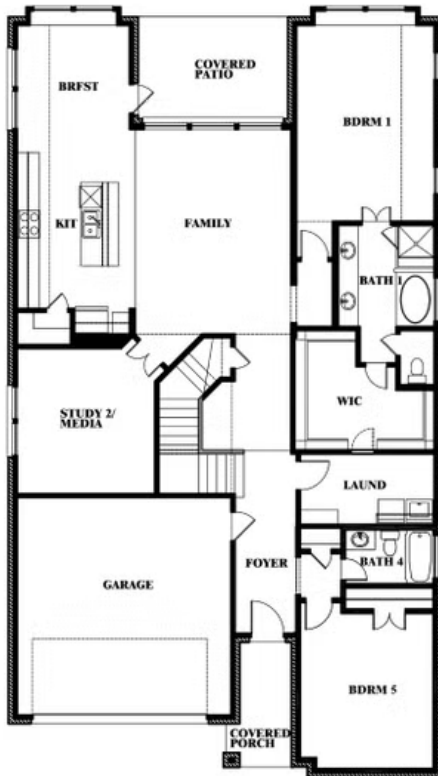

ROSE FLOOR PLAN

STAR RANCH CLASSIC 60

1012 BRENHAM DRIVE, GODLEY, TX 76044

Rose

This brochure is for general informational purposes and is to be used as a guide only. Changes may be made during the development process and floorplans, dimensions, fixtures, fittings, finishes and specifications are subject to change without notice. Window placement, balcony configuration, wardrobe sizes and living areas may vary slightly within each plan type. EQUAL HOUSING OPPORTUNITY

Rose

STAR RANCH CLASSIC 60

1012 BRENHAM DRIVE, GODLEY, TX 76044

ROSE FLOOR PLAN WITH OPTIONAL BED & BATH AT STUDY

Rose Opt. Bed & Bath at Study

This brochure is for general informational purposes and is to be used as a guide only. Changes may be made during the development process and floorplans, dimensions, fixtures, fittings, finishes and specifications are subject to change without notice. Window placement, balcony configuration, wardrobe sizes and living areas may vary slightly within each plan type. EQUAL HOUSING OPPORTUNITY