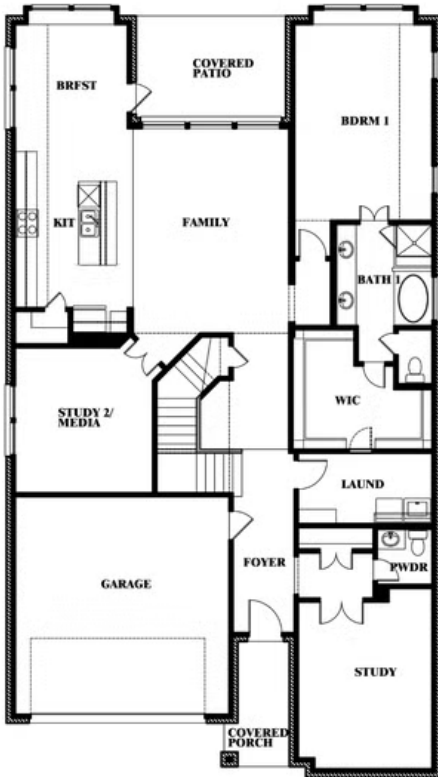

4

BEDROOMS

3.5

BATHROOMS

2

CAR GARAGE

ELEVATION A

ELEVATION AS

ELEVATION AS

ELEVATION B

ELEVATION B

ELEVATION C

ELEVATION C

ELEVATION D

ELEVATION D

Rose

ROSE FLOOR PLAN

STAR RANCH CLASSIC 60

1012 BRENHAM DRIVE, GODLEY, TX 76044

Rose

This brochure is for general informational purposes and is to be used as a guide only. Changes may be made during the development process and floorplans, dimensions, fixtures, fittings, finishes and specifications are subject to change without notice. Window placement, balcony configuration, wardrobe sizes and living areas may vary slightly within each plan type. EQUAL HOUSING OPPORTUNITY

Rose

STAR RANCH CLASSIC 60

1012 BRENHAM DRIVE, GODLEY, TX 76044

ROSE FLOOR PLAN WITH OPTIONAL BED & BATH AT STUDY

Rose Opt. Bed & Bath at Study

This brochure is for general informational purposes and is to be used as a guide only. Changes may be made during the development process and floorplans, dimensions, fixtures, fittings, finishes and specifications are subject to change without notice. Window placement, balcony configuration, wardrobe sizes and living areas may vary slightly within each plan type. EQUAL HOUSING OPPORTUNITY