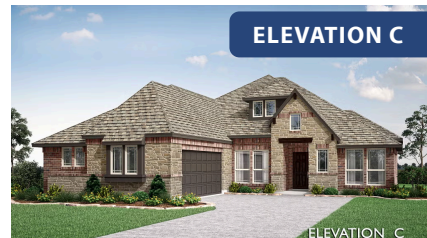

Rockcress

HOMES FROM
\$390,990

CLASSIC SERIES

STAR RANCH CLASSIC 60

1012 BRENHAM DRIVE, GODLEY, TX 76044

2,250
SQUARE FEET

3
BEDROOMS

2.5
BATHROOMS

2
CAR GARAGE

ELEVATION B

ELEVATION A

ELEVATION A

ELEVATION AS

ELEVATION AS

ELEVATION C

ELEVATION C

Rockcross

STAR RANCH CLASSIC 60

1012 BRENHAM DRIVE, GODLEY, TX 76044

Rockcross

This brochure is for general informational purposes and is to be used as a guide only. Changes may be made during the development process and floorplans, dimensions, fixtures, fittings, finishes and specifications are subject to change without notice. Window placement, balcony configuration, wardrobe sizes and living areas may vary slightly within each plan type. EQUAL HOUSING OPPORTUNITY