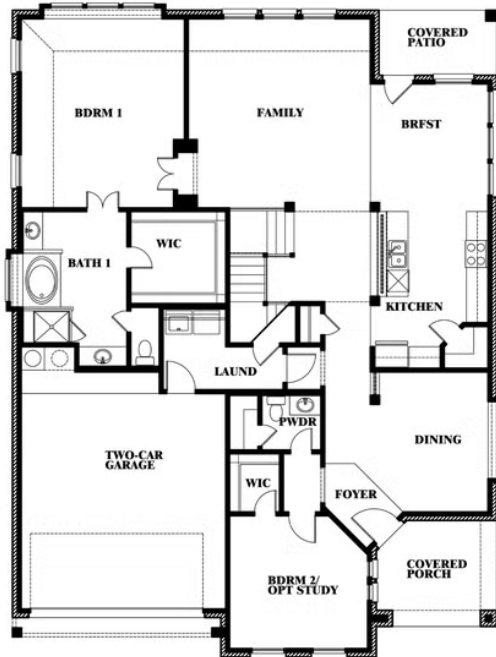

Magnolia II

STAR RANCH CLASSIC 60

1012 BRENHAM DRIVE, GODLEY, TX 76044

MAGNOLIA II FLOOR PLAN

Magnolia II