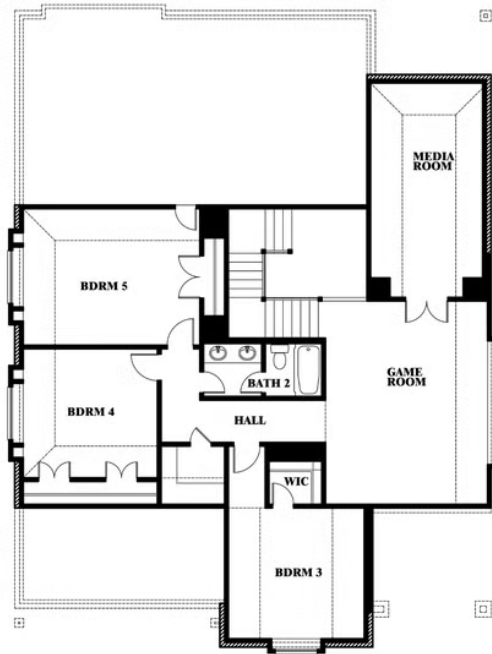

Magnolia II

STAR RANCH CLASSIC 60

1012 BRENHAM DRIVE, GODLEY, TX 76044

MAGNOLIA II FLOOR PLAN

Magnolia II