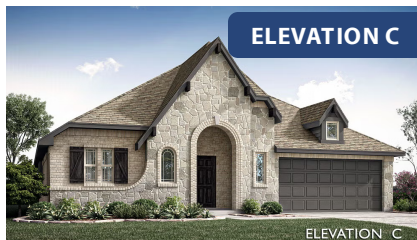

Hawthorne

HOMES FROM
\$381,990

CLASSIC SERIES

STAR RANCH CLASSIC 60

1012 BRENHAM DRIVE, GODLEY, TX 76044

2,235
SQUARE FEET

4
BEDROOMS

2.0
BATHROOMS

2
CAR GARAGE

ELEVATION A

ELEVATION B

ELEVATION B

ELEVATION C

ELEVATION C

Hawthorne

STAR RANCH CLASSIC 60

1012 BRENHAM DRIVE, GODLEY, TX 76044

Hawthorne

This brochure is for general informational purposes and is to be used as a guide only. Changes may be made during the development process and floorplans, dimensions, fixtures, fittings, finishes and specifications are subject to change without notice. Window placement, balcony configuration, wardrobe sizes and living areas may vary slightly within each plan type. EQUAL HOUSING OPPORTUNITY