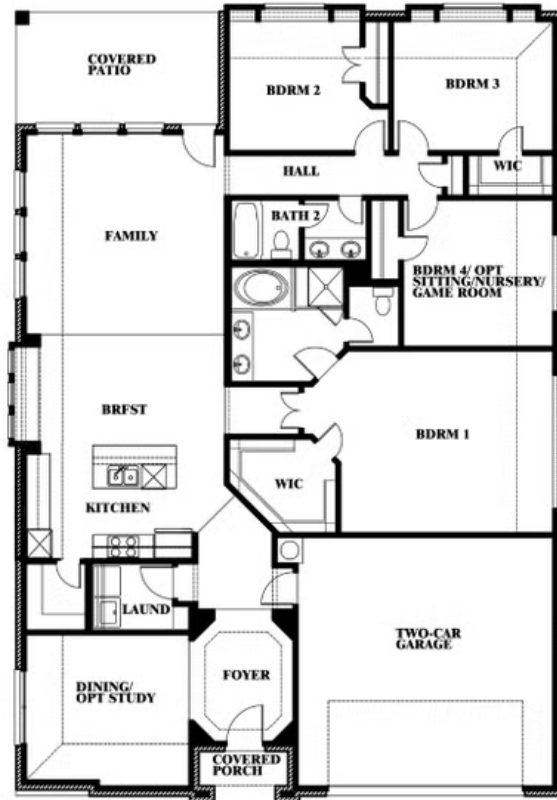

2
CAR GARAGE

ELEVATION A

ELEVATION B

ELEVATION B

ELEVATION C

ELEVATION C

Hawthorne

STAR RANCH CLASSIC 60

1012 BRENHAM DRIVE, GODLEY, TX 76044

Hawthorne

This brochure is for general informational purposes and is to be used as a guide only. Changes may be made during the development process and floorplans, dimensions, fixtures, fittings, finishes and specifications are subject to change without notice. Window placement, balcony configuration, wardrobe sizes and living areas may vary slightly within each plan type. EQUAL HOUSING OPPORTUNITY

Hawthorne

STAR RANCH CLASSIC 60

1012 BRENHAM DRIVE, GODLEY, TX 76044

Hawthorne Opt. Deluxe Kitchen

This brochure is for general informational purposes and is to be used as a guide only. Changes may be made during the development process and floorplans, dimensions, fixtures, fittings, finishes and specifications are subject to change without notice. Window placement, balcony configuration, wardrobe sizes and living areas may vary slightly within each plan type. EQUAL HOUSING OPPORTUNITY