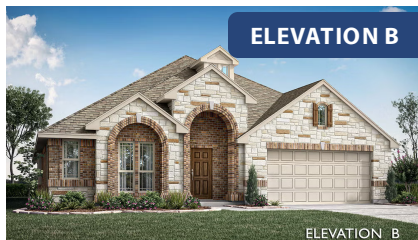

Hawthorne

HOMES FROM
\$381,990

CLASSIC SERIES

STAR RANCH CLASSIC 60

1012 BRENHAM DRIVE, GODLEY, TX 76044

2,235
SQUARE FEET

4
BEDROOMS

2.0
BATHROOMS

2
CAR GARAGE

ELEVATION A

ELEVATION B

ELEVATION B

ELEVATION C

ELEVATION C

Hawthorne

STAR RANCH CLASSIC 60

1012 BRENHAM DRIVE, GODLEY, TX 76044

Hawthorne

This brochure is for general informational purposes and is to be used as a guide only. Changes may be made during the development process and floorplans, dimensions, fixtures, fittings, finishes and specifications are subject to change without notice. Window placement, balcony configuration, wardrobe sizes and living areas may vary slightly within each plan type. EQUAL HOUSING OPPORTUNITY