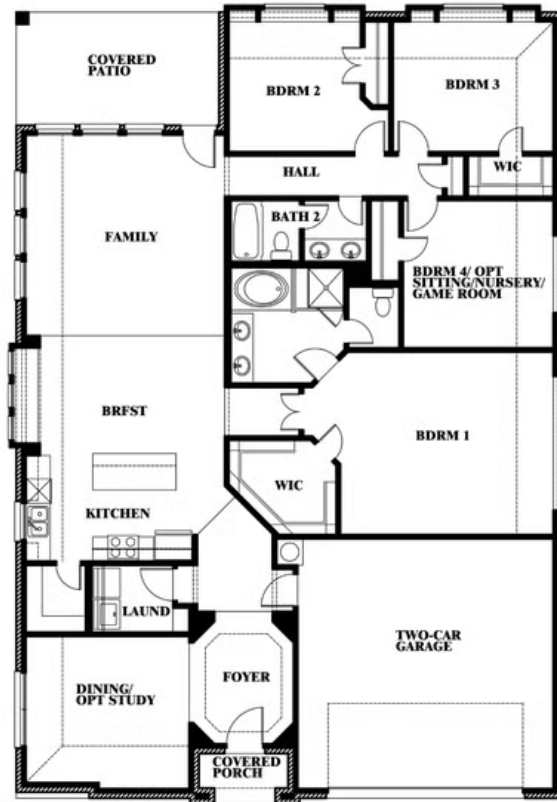

Hawthorne

HOMES FROM
\$381,990

CLASSIC SERIES

STAR RANCH CLASSIC 60

1012 BRENHAM DRIVE, GODLEY, TX 76044

2,235
SQUARE FEET

4
BEDROOMS

2.0
BATHROOMS

2
CAR GARAGE

ELEVATION A

ELEVATION B

ELEVATION B

ELEVATION C

ELEVATION C

Hawthorne

STAR RANCH CLASSIC 60

1012 BRENHAM DRIVE, GODLEY, TX 76044

Hawthorne

This brochure is for general informational purposes and is to be used as a guide only. Changes may be made during the development process and floorplans, dimensions, fixtures, fittings, finishes and specifications are subject to change without notice. Window placement, balcony configuration, wardrobe sizes and living areas may vary slightly within each plan type. EQUAL HOUSING OPPORTUNITY

Hawthorne

STAR RANCH CLASSIC 60

1012 BRENHAM DRIVE, GODLEY, TX 76044

Hawthorne Opt. Deluxe Kitchen

This brochure is for general informational purposes and is to be used as a guide only. Changes may be made during the development process and floorplans, dimensions, fixtures, fittings, finishes and specifications are subject to change without notice. Window placement, balcony configuration, wardrobe sizes and living areas may vary slightly within each plan type. EQUAL HOUSING OPPORTUNITY