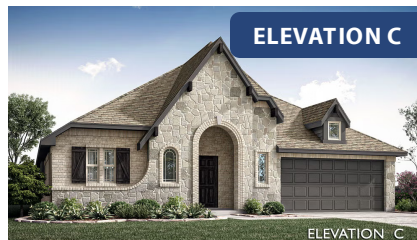

Hawthorne

HOMES FROM
\$381,990

CLASSIC SERIES

STAR RANCH CLASSIC 60

1012 BRENHAM DRIVE, GODLEY, TX 76044

2,235
SQUARE FEET

4
BEDROOMS

2.0
BATHROOMS

2
CAR GARAGE

ELEVATION A

ELEVATION B

ELEVATION B

ELEVATION C

ELEVATION C

Hawthorne

STAR RANCH CLASSIC 60

1012 BRENHAM DRIVE, GODLEY, TX 76044

Hawthorne

This brochure is for general informational purposes and is to be used as a guide only. Changes may be made during the development process and floorplans, dimensions, fixtures, fittings, finishes and specifications are subject to change without notice. Window placement, balcony configuration, wardrobe sizes and living areas may vary slightly within each plan type. EQUAL HOUSING OPPORTUNITY