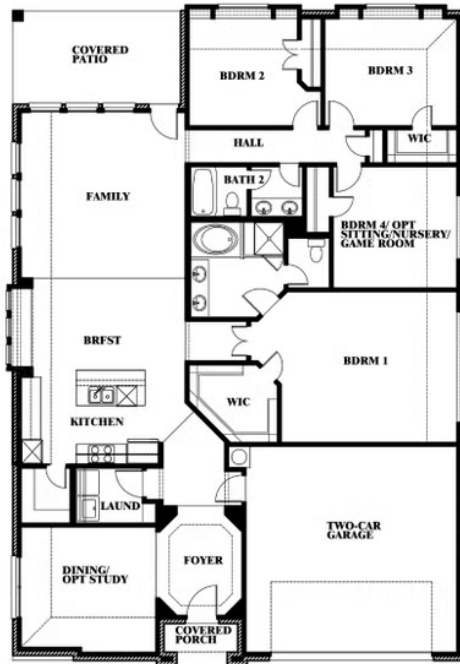

Hawthorne

STAR RANCH CLASSIC 60

1012 BRENHAM DRIVE, GODLEY, TX 76044

Hawthorne *Opt. Deluxe Kitchen*