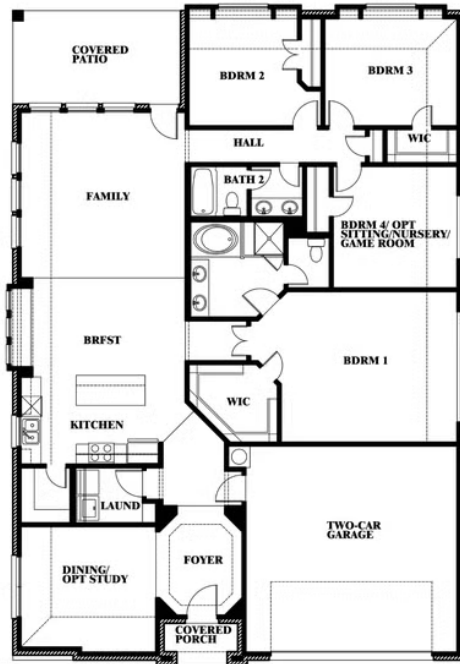

Hawthorne

STAR RANCH CLASSIC 60

1012 BRENHAM DRIVE, GODLEY, TX 76044

Hawthorne