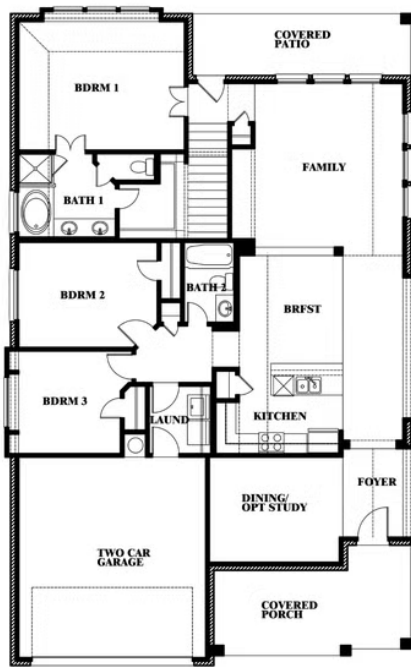

Dogwood III

STAR RANCH CLASSIC 60

1012 BRENHAM DRIVE, GODLEY, TX 76044

Dogwood III