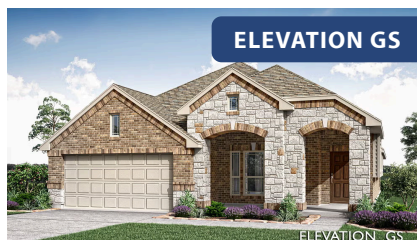

Dogwood

HOMES FROM
\$351,990

CLASSIC SERIES

STAR RANCH CLASSIC 60

1012 BRENHAM DRIVE, GODLEY, TX 76044

1,840
SQUARE FEET

3
BEDROOMS

2.0
BATHROOMS

2
CAR GARAGE

ELEVATION ES

ELEVATION A

ELEVATION A

ELEVATION C

ELEVATION C

ELEVATION FS

ELEVATION FS

ELEVATION G

ELEVATION G

ELEVATION GS

ELEVATION GS

Dogwood

STAR RANCH CLASSIC 60

1012 BRENHAM DRIVE, GODLEY, TX 76044

Dogwood