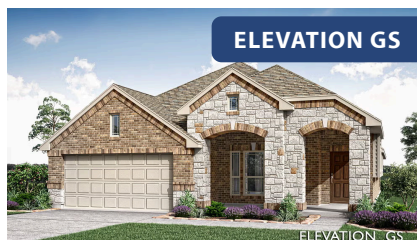

ELEVATION C

ELEVATION G

ELEVATION GS