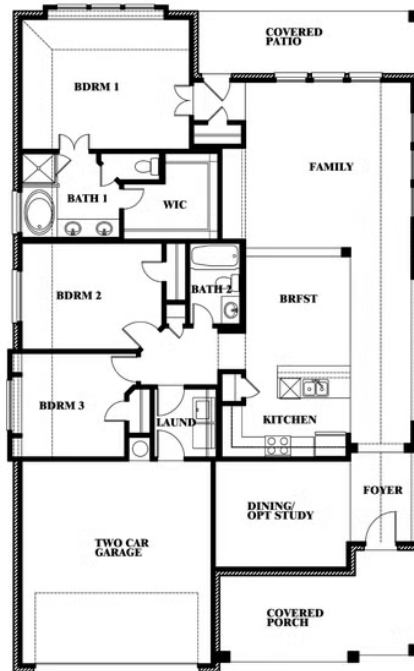

Dogwood

STAR RANCH CLASSIC 60

1012 BRENHAM DRIVE, GODLEY, TX 76044

Dogwood