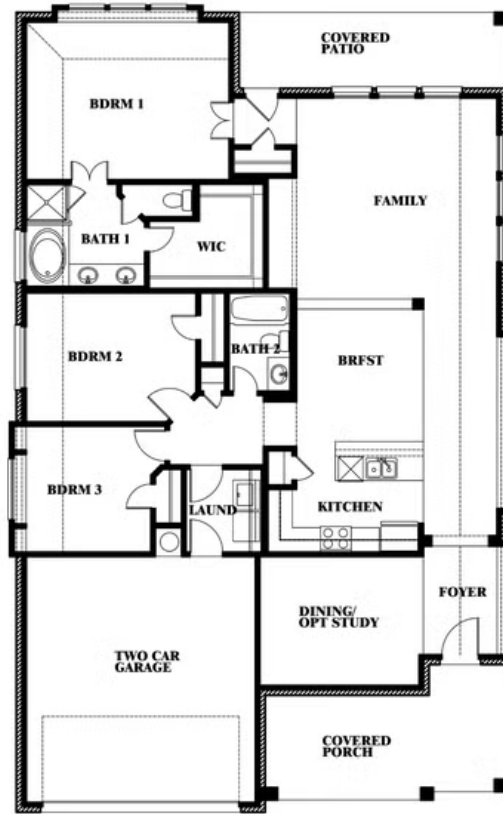

Dogwood

STAR RANCH CLASSIC 60

1012 BRENHAM DRIVE, GODLEY, TX 76044

Dogwood

This brochure is for general informational purposes and is to be used as a guide only. Changes may be made during the development process and floorplans, dimensions, fixtures, fittings, finishes and specifications are subject to change without notice. Window placement, balcony configuration, wardrobe sizes and living areas may vary slightly within each plan type. EQUAL HOUSING OPPORTUNITY