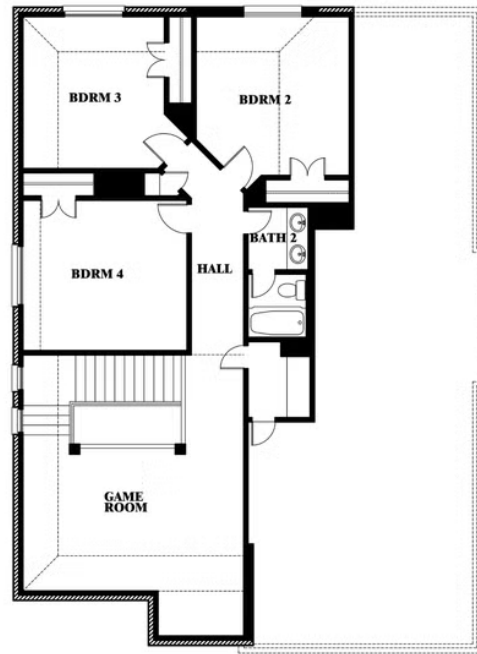

ELEVATION A

ELEVATION A

ELEVATION CS

ELEVATION CS

Dewberry

STAR RANCH CLASSIC 60

1012 BRENHAM DRIVE, GODLEY, TX 76044

Dewberry