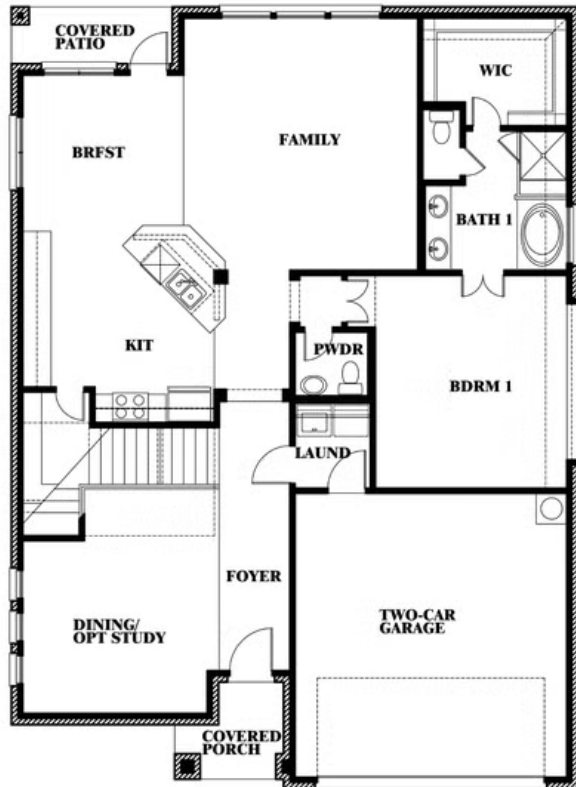

2.5
BATHROOMS

2
CAR GARAGE

ELEVATION C

ELEVATION AS

ELEVATION AS

ELEVATION A

ELEVATION A

ELEVATION CS

ELEVATION CS

ELEVATION D

ELEVATION D

Dewberry

STAR RANCH CLASSIC 60

1012 BRENHAM DRIVE, GODLEY, TX 76044

Dewberry

This brochure is for general informational purposes and is to be used as a guide only. Changes may be made during the development process and floorplans, dimensions, fixtures, fittings, finishes and specifications are subject to change without notice. Window placement, balcony configuration, wardrobe sizes and living areas may vary slightly within each plan type. EQUAL HOUSING OPPORTUNITY