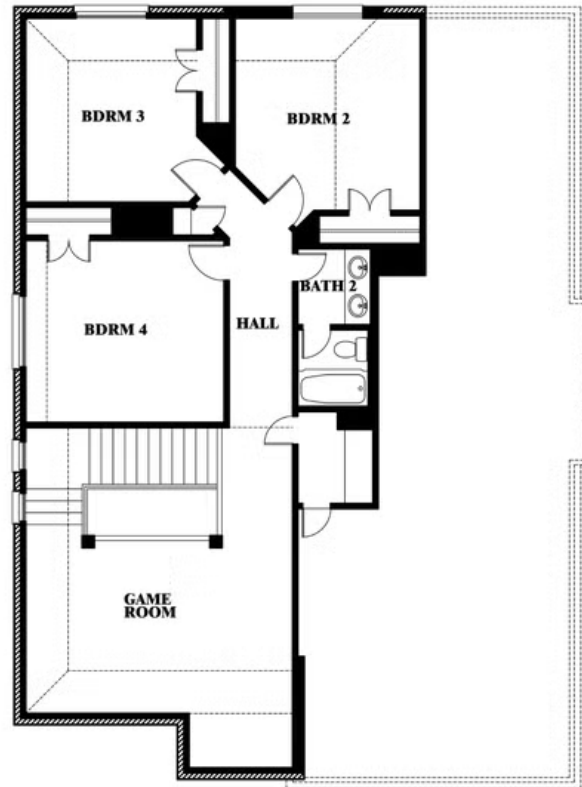

ELEVATION CS

ELEVATION D

ELEVATION D

Dewberry

STAR RANCH CLASSIC 60

1012 BRENHAM DRIVE, GODLEY, TX 76044

Dewberry

This brochure is for general informational purposes and is to be used as a guide only. Changes may be made during the development process and floorplans, dimensions, fixtures, fittings, finishes and specifications are subject to change without notice. Window placement, balcony configuration, wardrobe sizes and living areas may vary slightly within each plan type. EQUAL HOUSING OPPORTUNITY