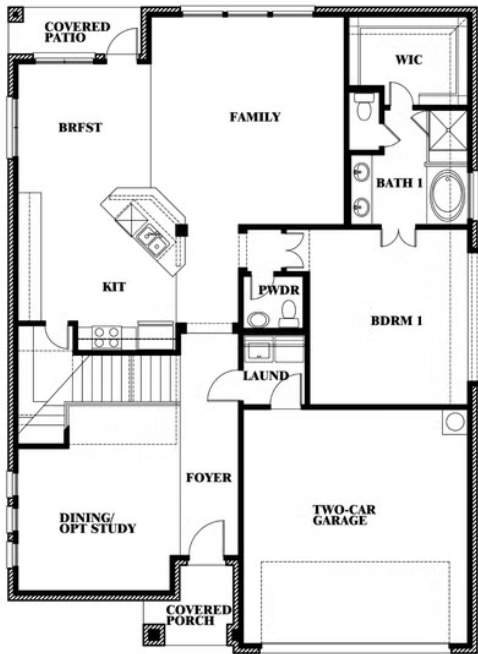

Dewberry

STAR RANCH CLASSIC 60

1012 BRENHAM DRIVE, GODLEY, TX 76044

Dewberry