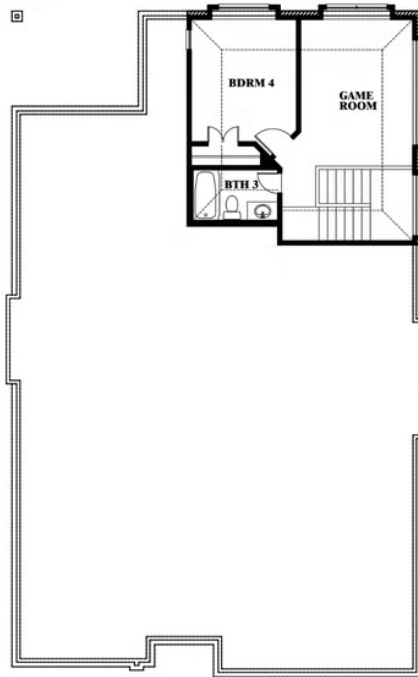

Cypress II

STAR RANCH CLASSIC 60

1012 BRENHAM DRIVE, GODLEY, TX 76044

Cypress II