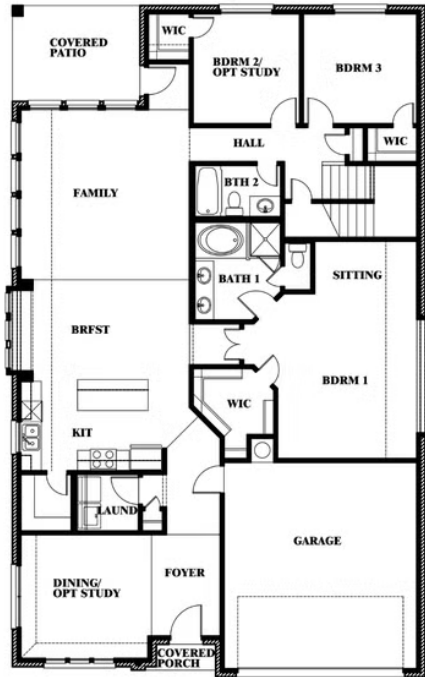

Cypress II

STAR RANCH CLASSIC 60

1012 BRENHAM DRIVE, GODLEY, TX 76044

Cypress II