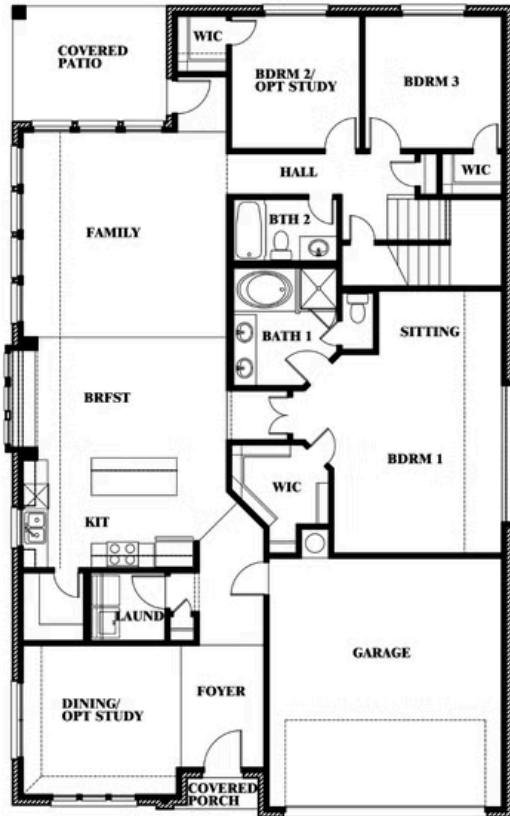

2
CAR GARAGE

ELEVATION F

ELEVATION B

ELEVATION B

ELEVATION C

ELEVATION C

ELEVATION D

ELEVATION D

ELEVATION E

ELEVATION E

Cypress II

STAR RANCH CLASSIC 60

1012 BRENHAM DRIVE, GODLEY, TX 76044

Cypress II

This brochure is for general informational purposes and is to be used as a guide only. Changes may be made during the development process and floorplans, dimensions, fixtures, fittings, finishes and specifications are subject to change without notice. Window placement, balcony configuration, wardrobe sizes and living areas may vary slightly within each plan type. EQUAL HOUSING OPPORTUNITY