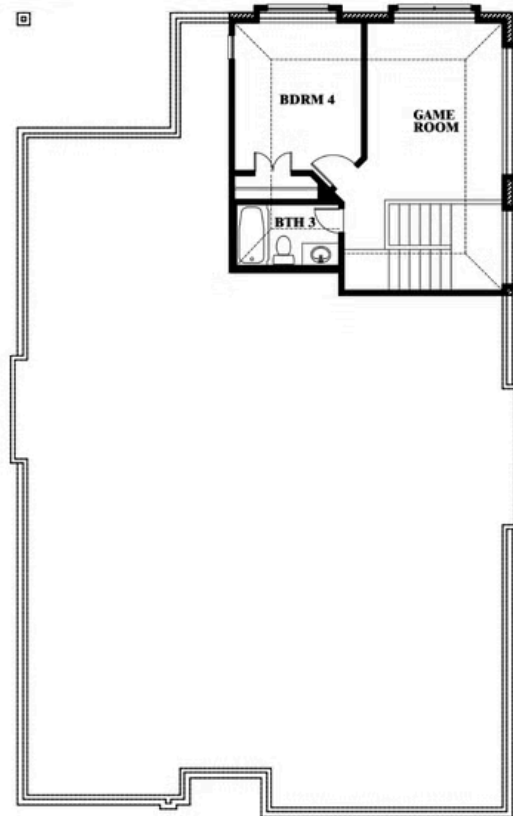

ELEVATION E

ELEVATION E

Cypress II

STAR RANCH CLASSIC 60

1012 BRENHAM DRIVE, GODLEY, TX 76044

Cypress II

This brochure is for general informational purposes and is to be used as a guide only. Changes may be made during the development process and floorplans, dimensions, fixtures, fittings, finishes and specifications are subject to change without notice. Window placement, balcony configuration, wardrobe sizes and living areas may vary slightly within each plan type. EQUAL HOUSING OPPORTUNITY