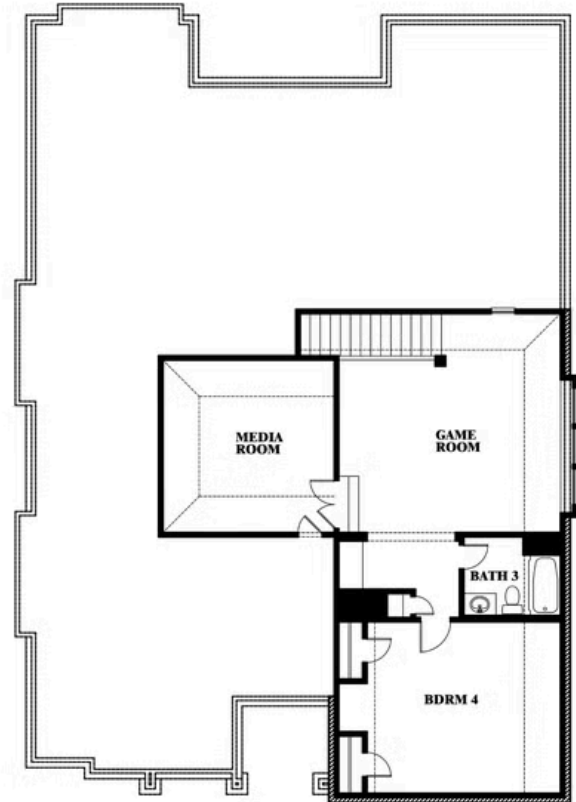

2
CAR GARAGE

ELEVATION D

ELEVATION A

ELEVATION A

ELEVATION AS

ELEVATION AS

ELEVATION C

ELEVATION C

ELEVATION E

ELEVATION E

ELEVATION F

ELEVATION F

Carolina IV

STAR RANCH CLASSIC 60

1012 BRENHAM DRIVE, GODLEY, TX 76044

Carolina IV

This brochure is for general informational purposes and is to be used as a guide only. Changes may be made during the development process and floorplans, dimensions, fixtures, fittings, finishes and specifications are subject to change without notice. Window placement, balcony configuration, wardrobe sizes and living areas may vary slightly within each plan type. EQUAL HOUSING OPPORTUNITY