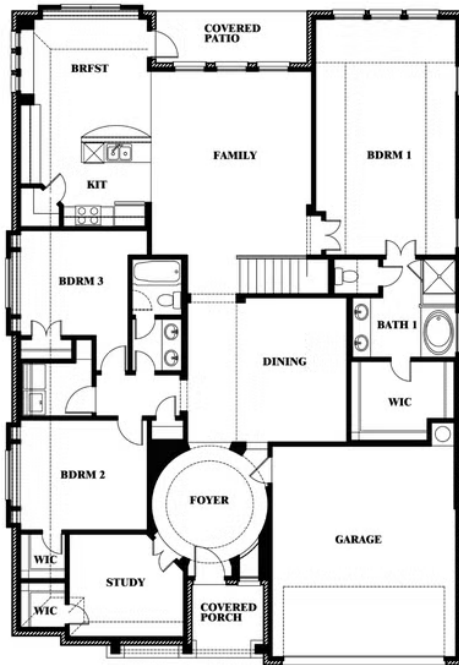

Carolina IV

STAR RANCH CLASSIC 60

1012 BRENHAM DRIVE, GODLEY, TX 76044

Carolina IV