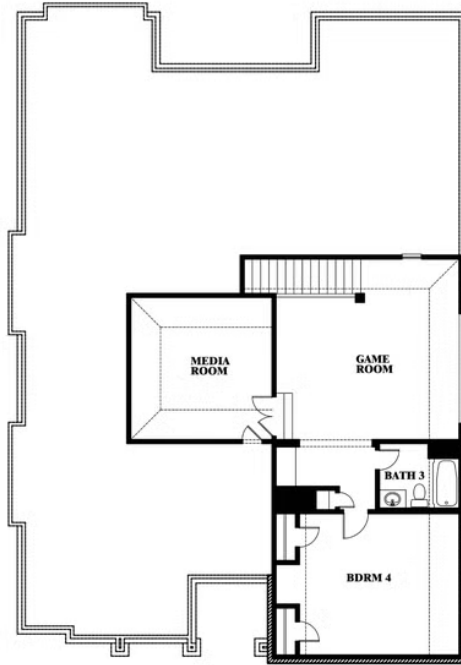

ELEVATION C

ELEVATION F

Carolina IV

STAR RANCH CLASSIC 60

1012 BRENHAM DRIVE, GODLEY, TX 76044

Carolina IV