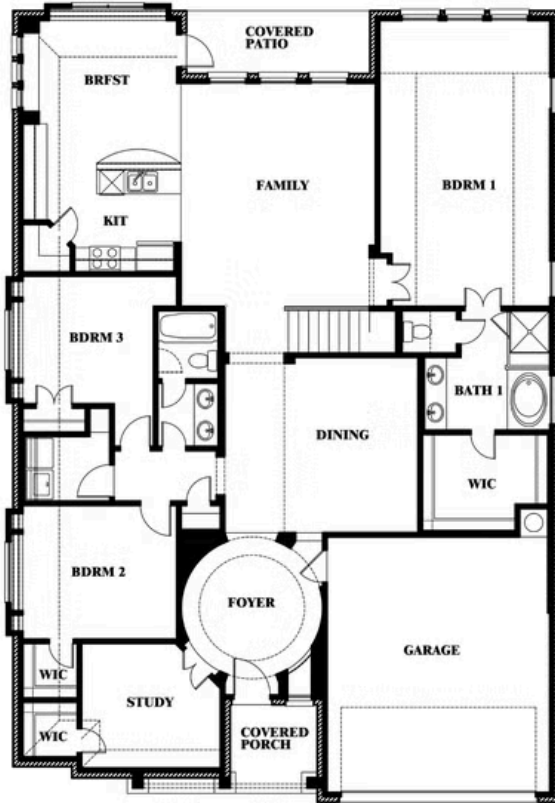

Carolina III

HOMES FROM
\$431,990

CLASSIC SERIES

STAR RANCH CLASSIC 60

1012 BRENHAM DRIVE, GODLEY, TX 76044

3,067
SQUARE FEET

4
BEDROOMS

3.0
BATHROOMS

2
CAR GARAGE

Carolina III

STAR RANCH CLASSIC 60

1012 BRENHAM DRIVE, GODLEY, TX 76044

Carolina III

This brochure is for general informational purposes and is to be used as a guide only. Changes may be made during the development process and floorplans, dimensions, fixtures, fittings, finishes and specifications are subject to change without notice. Window placement, balcony configuration, wardrobe sizes and living areas may vary slightly within each plan type. EQUAL HOUSING OPPORTUNITY