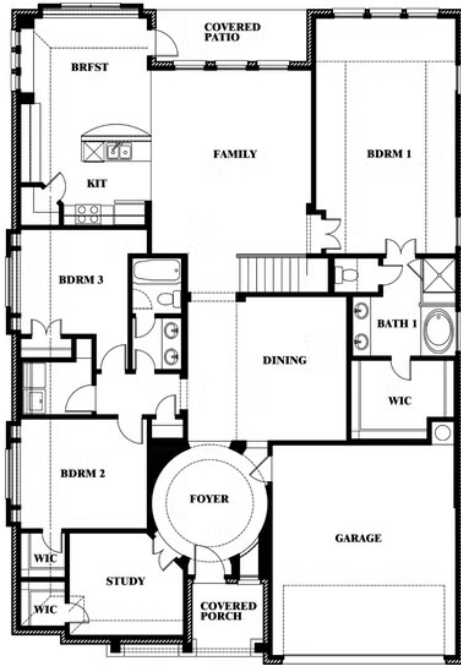

Carolina III

STAR RANCH CLASSIC 60

1012 BRENHAM DRIVE, GODLEY, TX 76044

Carolina III