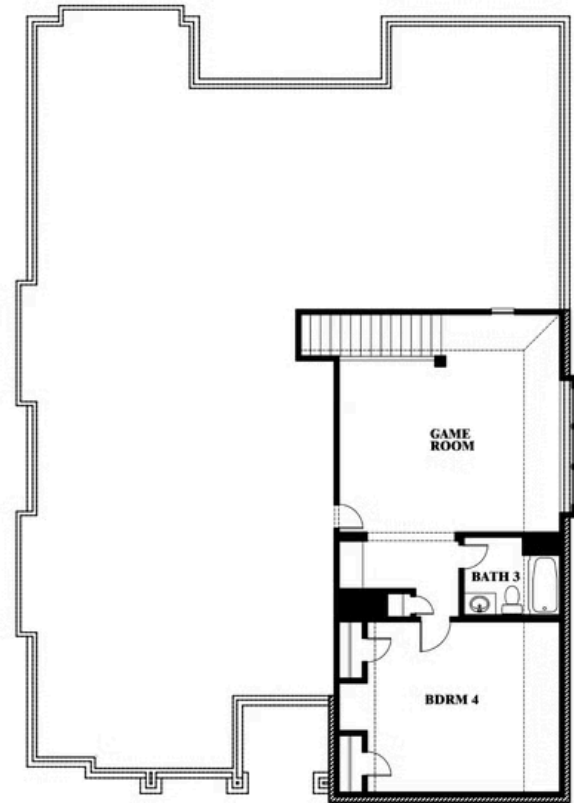

Carolina III

HOMES FROM
\$431,990

CLASSIC SERIES

STAR RANCH CLASSIC 60

1012 BRENHAM DRIVE, GODLEY, TX 76044

3,067
SQUARE FEET

4
BEDROOMS

3.0
BATHROOMS

2
CAR GARAGE

Carolina III

STAR RANCH CLASSIC 60

1012 BRENHAM DRIVE, GODLEY, TX 76044

Carolina III

This brochure is for general informational purposes and is to be used as a guide only. Changes may be made during the development process and floorplans, dimensions, fixtures, fittings, finishes and specifications are subject to change without notice. Window placement, balcony configuration, wardrobe sizes and living areas may vary slightly within each plan type. EQUAL HOUSING OPPORTUNITY