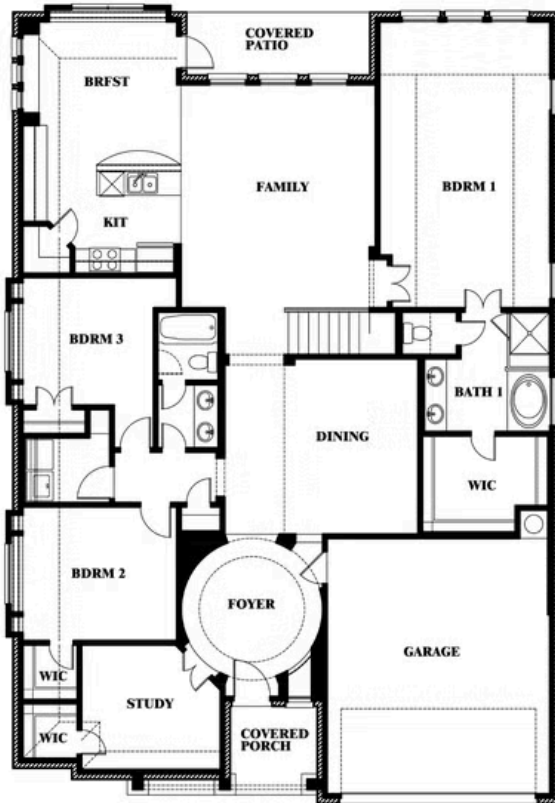

2
CAR GARAGE

ELEVATION D

ELEVATION A

ELEVATION A

ELEVATION AS

ELEVATION AS

ELEVATION C

ELEVATION C

ELEVATION E

ELEVATION E

ELEVATION F

ELEVATION F

Carolina II

STAR RANCH CLASSIC 60

1012 BRENHAM DRIVE, GODLEY, TX 76044

Carolina II

This brochure is for general informational purposes and is to be used as a guide only. Changes may be made during the development process and floorplans, dimensions, fixtures, fittings, finishes and specifications are subject to change without notice. Window placement, balcony configuration, wardrobe sizes and living areas may vary slightly within each plan type. EQUAL HOUSING OPPORTUNITY