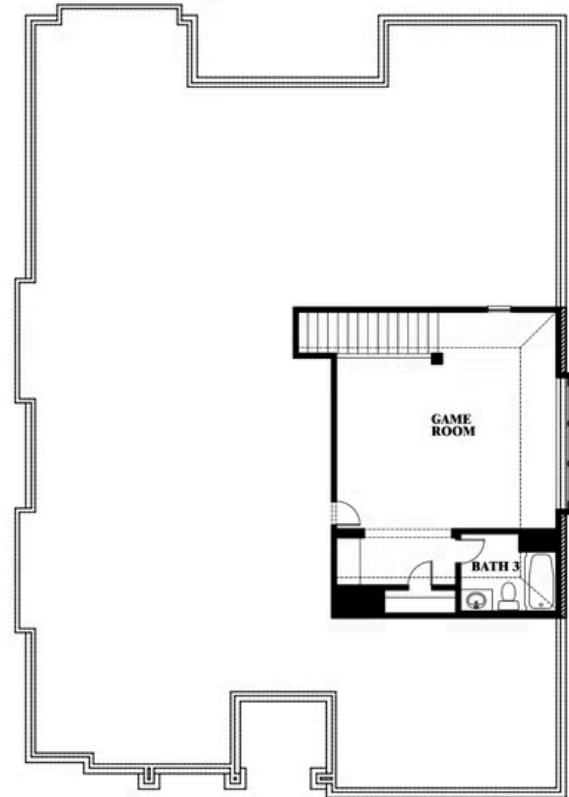

2
CAR GARAGE

ELEVATION D

ELEVATION A

ELEVATION A

ELEVATION AS

ELEVATION AS

ELEVATION C

ELEVATION C

ELEVATION E

ELEVATION E

ELEVATION F

ELEVATION F

Carolina II

STAR RANCH CLASSIC 60

1012 BRENHAM DRIVE, GODLEY, TX 76044

Carolina II

This brochure is for general informational purposes and is to be used as a guide only. Changes may be made during the development process and floorplans, dimensions, fixtures, fittings, finishes and specifications are subject to change without notice. Window placement, balcony configuration, wardrobe sizes and living areas may vary slightly within each plan type. EQUAL HOUSING OPPORTUNITY