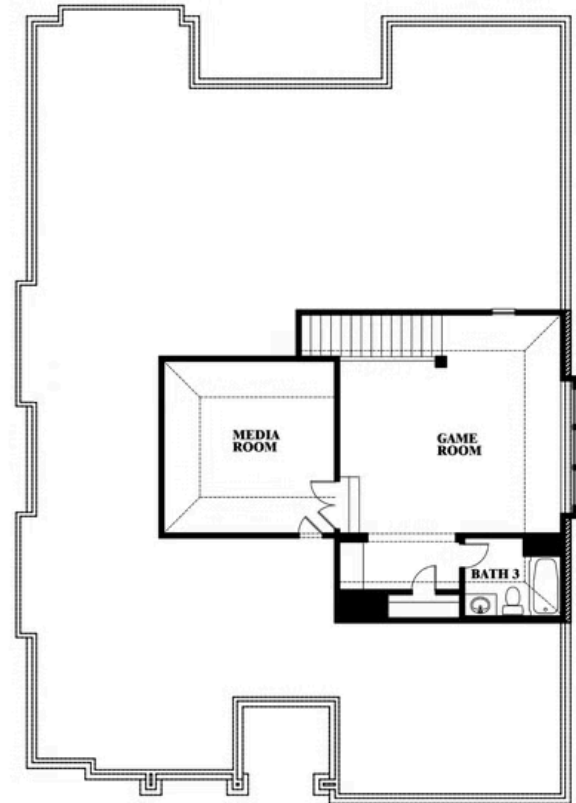

This brochure is for general informational purposes and is to be used as a guide only. Changes may be made during the development process and floorplans, dimensions, fixtures, fittings, finishes and specifications are subject to change without notice. Window placement, balcony configuration, wardrobe sizes and living areas may vary slightly within each plan type. EQUAL HOUSING OPPORTUNITY

Carolina II

STAR RANCH CLASSIC 60

1012 BRENHAM DRIVE, GODLEY, TX 76044

Carolina II with Media Room

This brochure is for general informational purposes and is to be used as a guide only. Changes may be made during the development process and floorplans, dimensions, fixtures, fittings, finishes and specifications are subject to change without notice. Window placement, balcony configuration, wardrobe sizes and living areas may vary slightly within each plan type. EQUAL HOUSING OPPORTUNITY