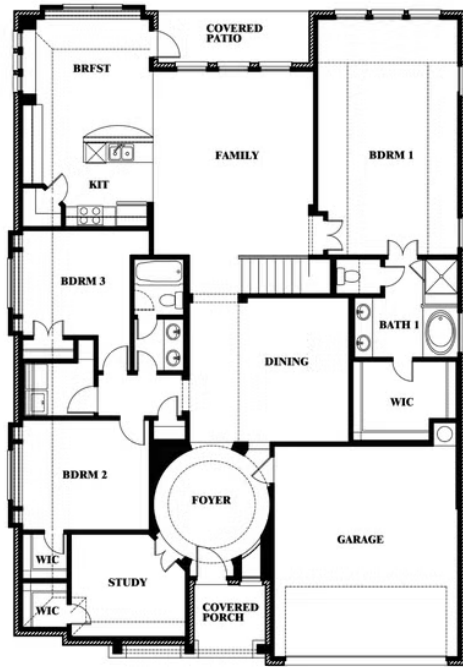

Carolina II

STAR RANCH CLASSIC 60

1012 BRENHAM DRIVE, GODLEY, TX 76044

Carolina II