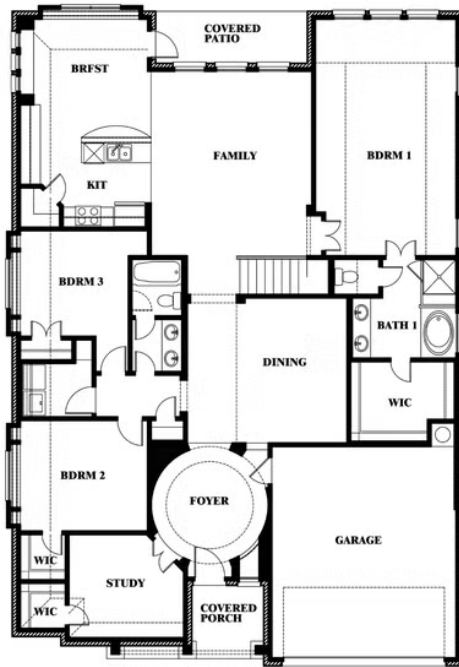

Carolina II

STAR RANCH CLASSIC 60

1012 BRENHAM DRIVE, GODLEY, TX 76044

Carolina II with Media Room