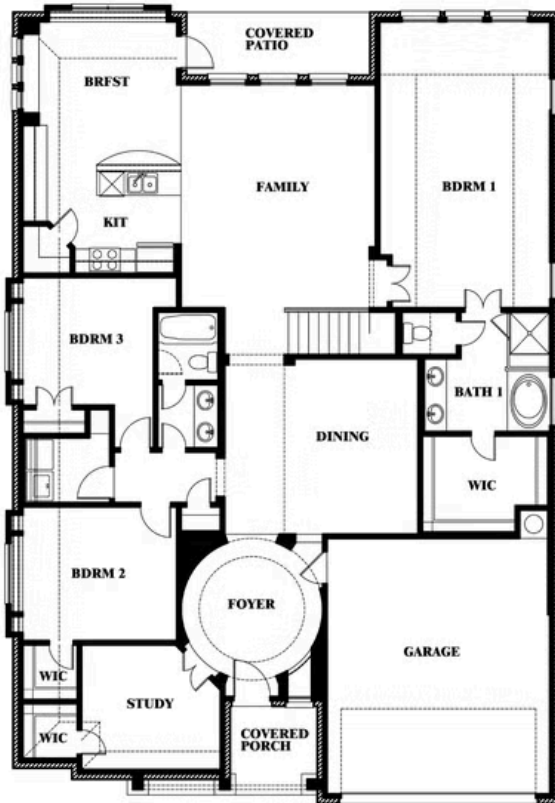

This brochure is for general informational purposes and is to be used as a guide only. Changes may be made during the development process and floorplans, dimensions, fixtures, fittings, finishes and specifications are subject to change without notice. Window placement, balcony configuration, wardrobe sizes and living areas may vary slightly within each plan type. EQUAL HOUSING OPPORTUNITY

Carolina II

STAR RANCH CLASSIC 60

1012 BRENHAM DRIVE, GODLEY, TX 76044

Carolina II with Media Room

This brochure is for general informational purposes and is to be used as a guide only. Changes may be made during the development process and floorplans, dimensions, fixtures, fittings, finishes and specifications are subject to change without notice. Window placement, balcony configuration, wardrobe sizes and living areas may vary slightly within each plan type. EQUAL HOUSING OPPORTUNITY