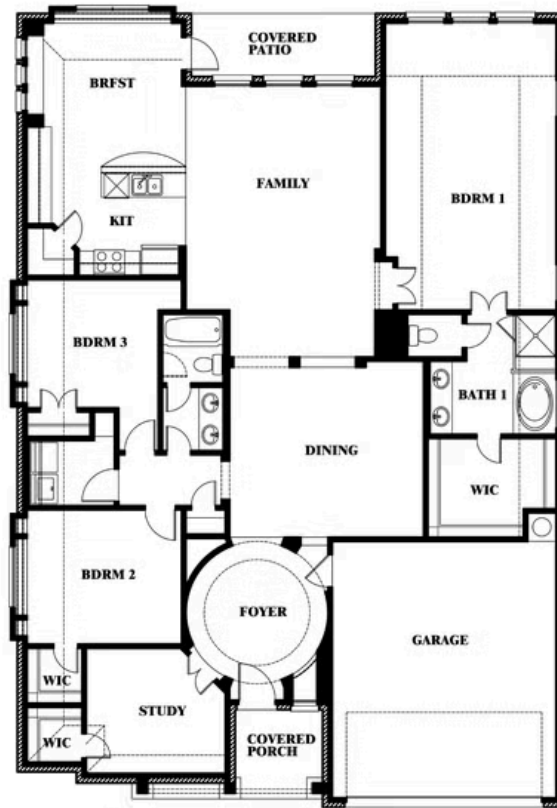

2
CAR GARAGE

ELEVATION C

ELEVATION A

ELEVATION A

ELEVATION AS

ELEVATION AS

ELEVATION D

ELEVATION D

ELEVATION E

ELEVATION E

ELEVATION F

ELEVATION F

Carolina

STAR RANCH CLASSIC 60

1012 BRENHAM DRIVE, GODLEY, TX 76044

Carolina

This brochure is for general informational purposes and is to be used as a guide only. Changes may be made during the development process and floorplans, dimensions, fixtures, fittings, finishes and specifications are subject to change without notice. Window placement, balcony configuration, wardrobe sizes and living areas may vary slightly within each plan type. EQUAL HOUSING OPPORTUNITY