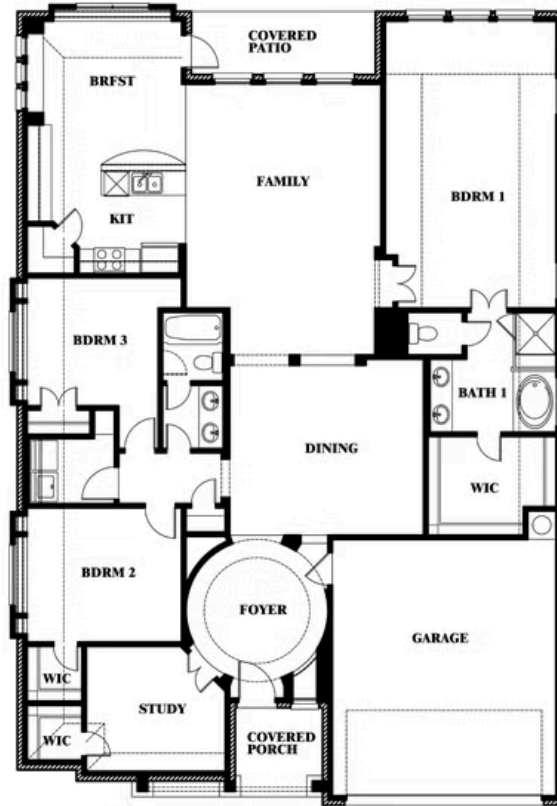

Carolina

STAR RANCH CLASSIC 60

1012 BRENHAM DRIVE, GODLEY, TX 76044

Carolina

This brochure is for general informational purposes and is to be used as a guide only. Changes may be made during the development process and floorplans, dimensions, fixtures, fittings, finishes and specifications are subject to change without notice. Window placement, balcony configuration, wardrobe sizes and living areas may vary slightly within each plan type. EQUAL HOUSING OPPORTUNITY