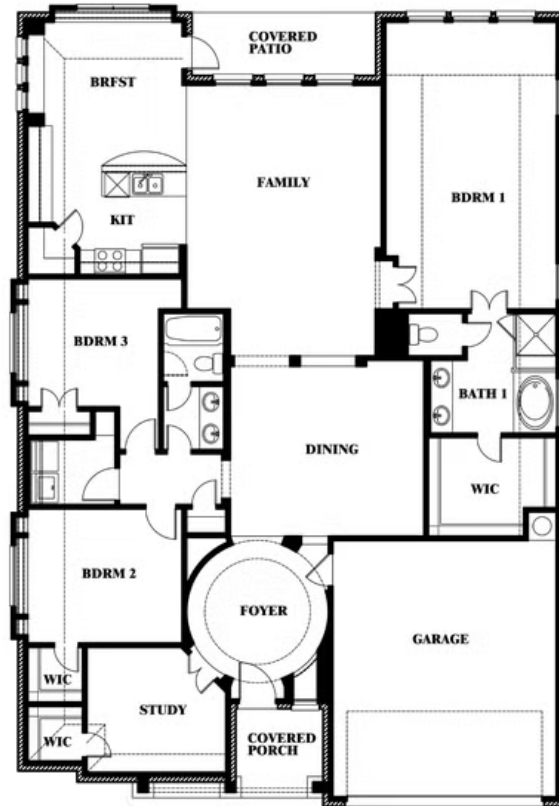

Carolina

HOMES FROM
\$381,990

CLASSIC SERIES

STAR RANCH CLASSIC 60

1012 BRENHAM DRIVE, GODLEY, TX 76044

2,313
SQUARE FEET

3
BEDROOMS

2.0
BATHROOMS

2
CAR GARAGE

ELEVATION C

ELEVATION A

ELEVATION AS

ELEVATION D

ELEVATION E

ELEVATION F

Carolina

STAR RANCH CLASSIC 60

1012 BRENHAM DRIVE, GODLEY, TX 76044

Carolina

This brochure is for general informational purposes and is to be used as a guide only. Changes may be made during the development process and floorplans, dimensions, fixtures, fittings, finishes and specifications are subject to change without notice. Window placement, balcony configuration, wardrobe sizes and living areas may vary slightly within each plan type. EQUAL HOUSING OPPORTUNITY