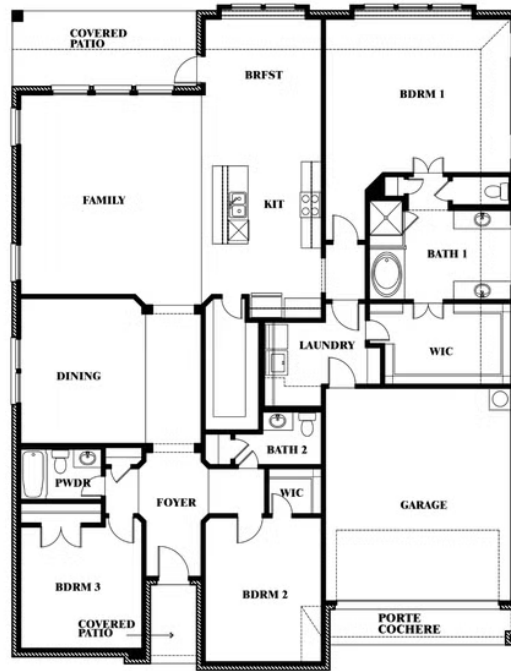

Caraway

STAR RANCH CLASSIC 60

1012 BRENHAM DRIVE, GODLEY, TX 76044

Caraway