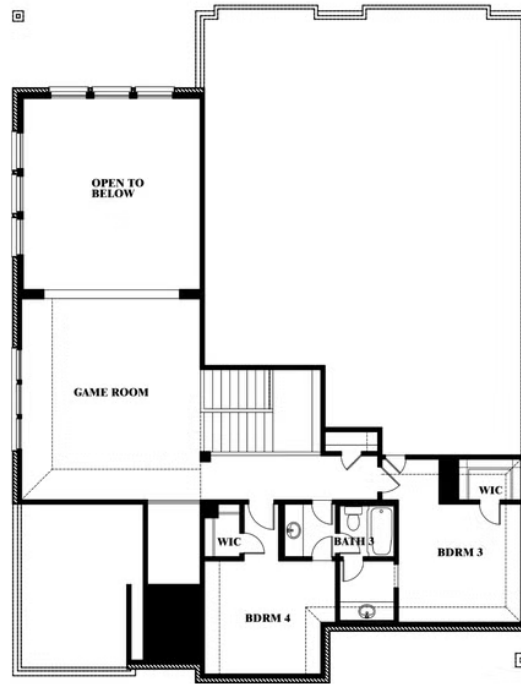

Bellflower

STAR RANCH CLASSIC 60

1012 BRENHAM DRIVE, GODLEY, TX 76044

Bellflower